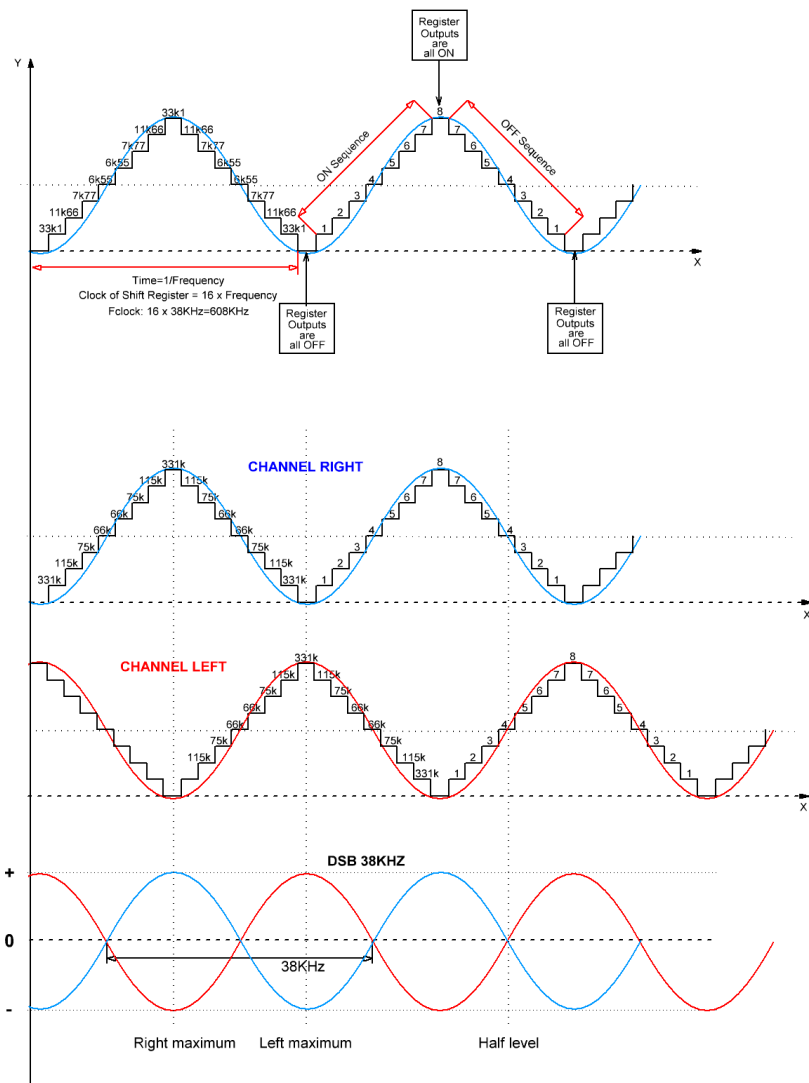

**Pilot Tone synthesized by 8 bit Shift Register**

YO4HFU

**38kHz DSB synthesized by 8 bit Shift Register**

YO4HFU