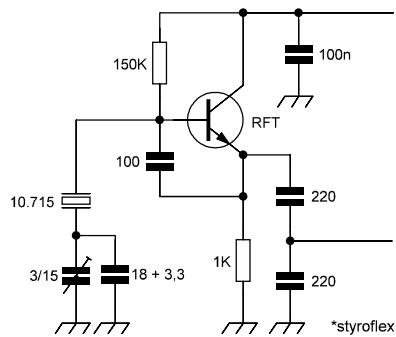

Oscillator 10,715MHz