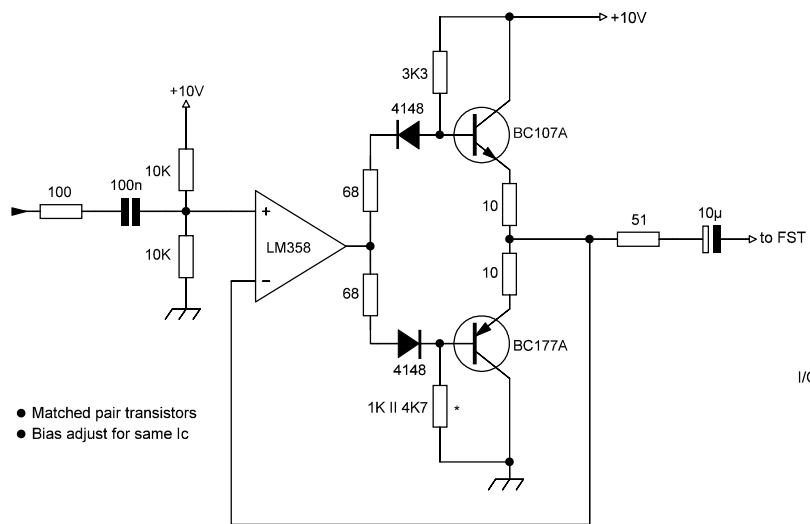

15KHz Diplexer

Oscillator 10,715MHz

LO Formator

FST3125 Bias

## PIC-A-STAR MODIFICATIONS YO4HFU - 2014

TX IF 15KHz Amplifier

- Matched pair transistors
- Bias adjust for same Ic

Tx-RX 10,7MHz Amplifier