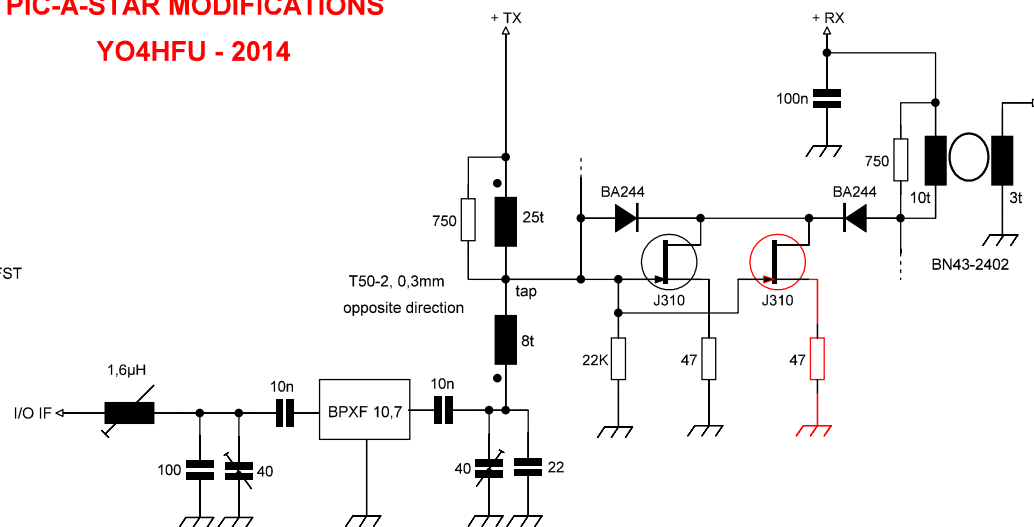

15KHz Diplexer

Oscillator 10,715MHz

LO Formator

FST3125 Bias

## PIC-A-STAR MODIFICATIONS YO4HFU - 2014

TX IF 15KHz Amplifier

- Matched pair transistors
- Bias adjust for same Ic

Tx-RX 10,7MHz Amplifier