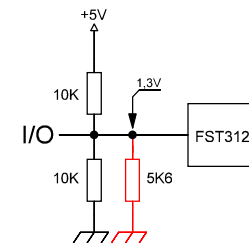

FST3125 Bias