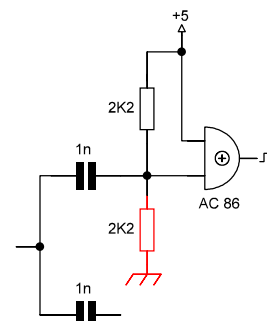

LO Formator