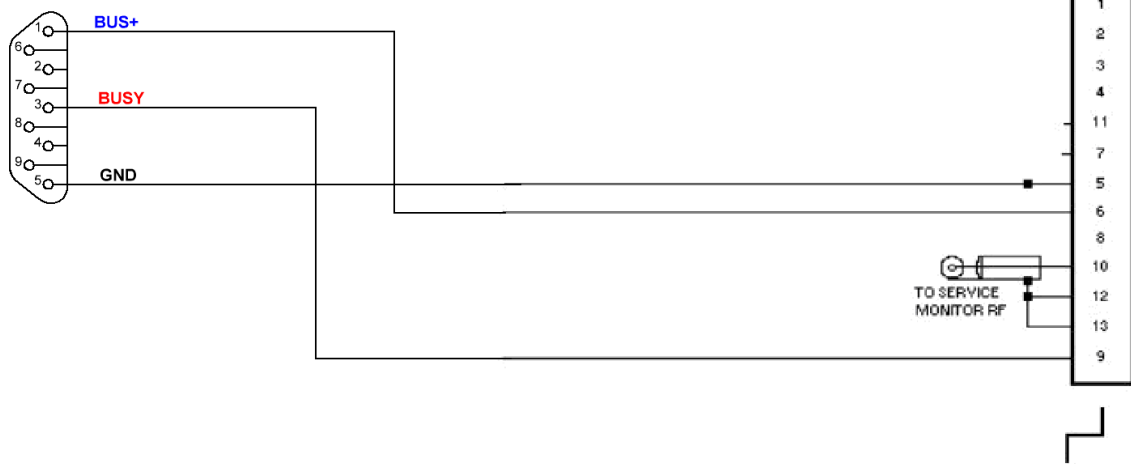

From RIB
SUB-D 9 M

Programming Cable for HT600/800 and MPT1327 HTX III

P2
TO RADIO

RADIO CONNECTOR PINOUT:
 1 EXT MIC 7 EXT SPKR SELECT
 2 EXT SPKR 8 SPKR COMM
 3 OPT B+ 9 BUSY
 4 PTT 10 REM ANT
 5 GROUND 11 CVC SENSE
 6 DATA 12 RF GROUND
 13 SENSE

PROGRAMMING CABLE
MOTOROLA P200, HT600, HT800, etc
 YO4HFU rev 1.1