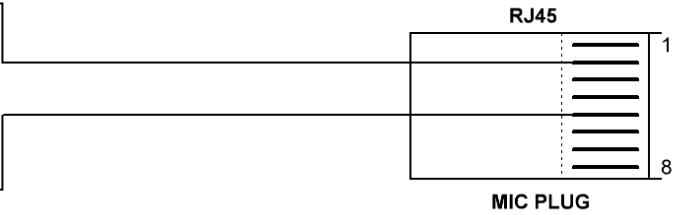

Pin 1

From RIB  
SUB-D 9 M

**PROGRAMMING CABLE**  
**MOTOROLA GM300, MAXTRAC, RADIUS...**  
**YO4HFU rev 1.1**