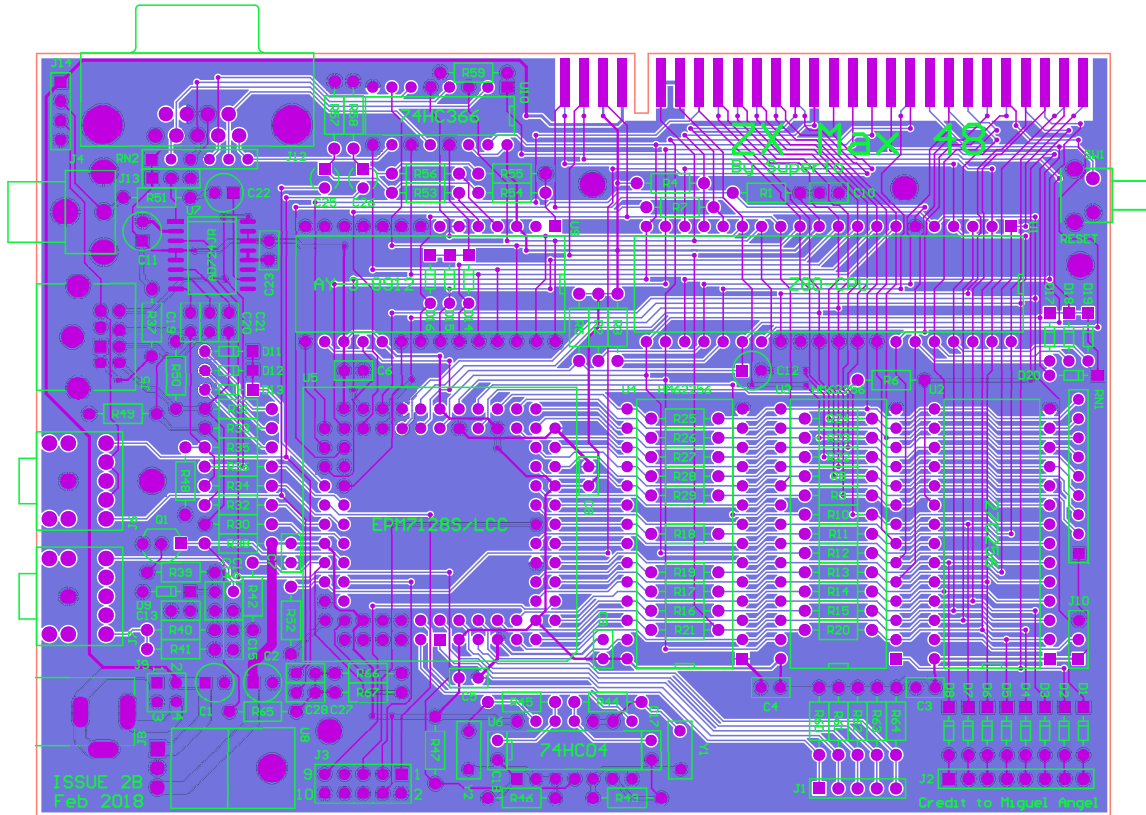

ZX Max 48

By Superfo

ISSUE 2B
Feb 2018

Credit to Miguel Angel

ZX Max 48

By Super fo

ISSUE 28
Feb 2018

Credit to Miguel Angel

ZX Max 48

By SUPER 10

EMPIR06/L0C

ISSUE 28
Feb 2018

Credit to Miguel Angel

Title		
Size	Number	Revision
A		
Date:	5/7/2017	Sheet of
File:	C:\My Files\...\Cable.SchDoc	Drawn By: