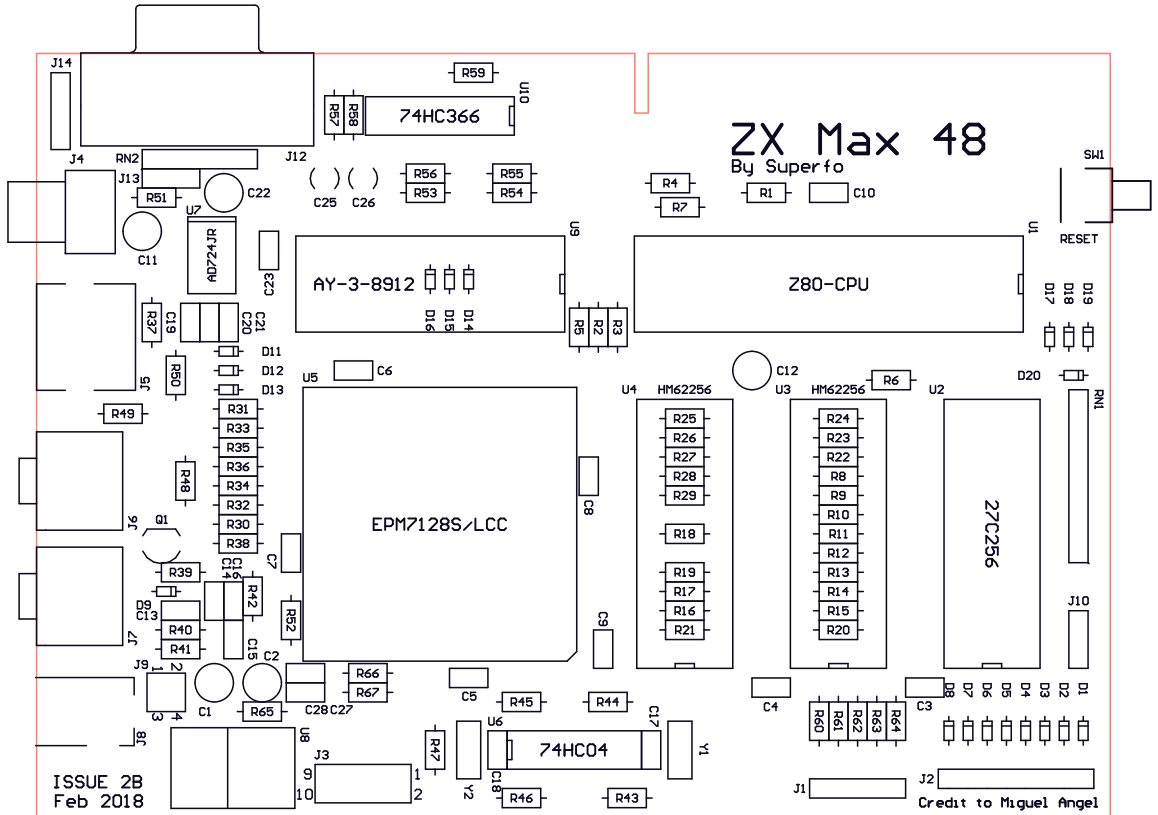

ZX Max 48

By Superfo

ISSUE 2B
Feb 2018

Credit to Miguel Angel