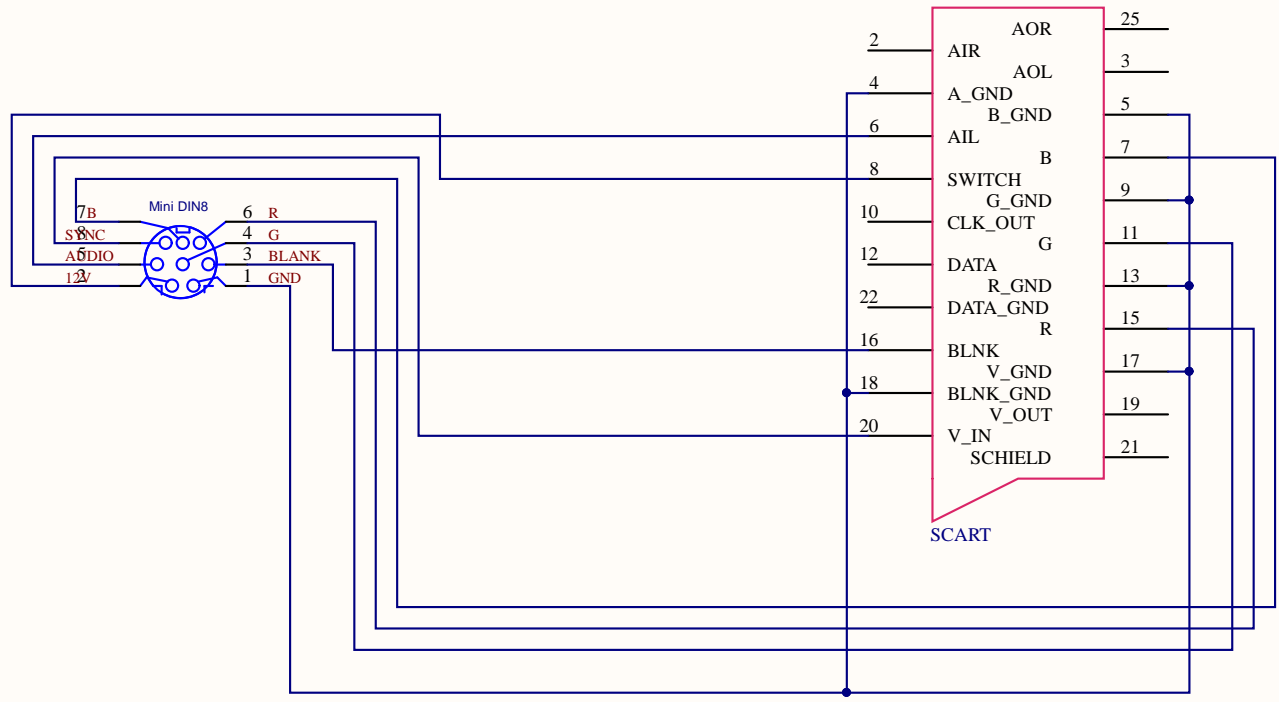

ZX Max 48

By SUPER 10

EMPIR06/L0C

ISSUE 28
Feb 2018

Credit to Miguel Angel

Title		
Size	Number	Revision
A		
Date:	5/7/2017	Sheet of
File:	C:\My Files\...\Cable.SchDoc	Drawn By: