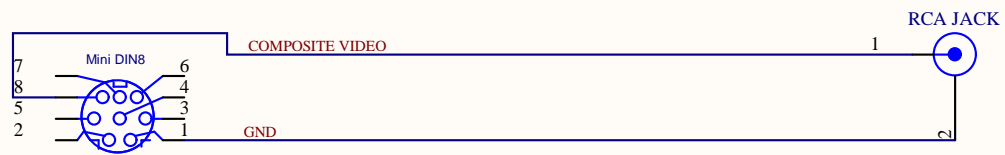

ZX Max 48

By SUPER 10

EMPIR06/L0C

ISSUE 28
Feb 2018

Credit to Miguel Angel

Title		
Size	Number	Revision
A		
Date:	5/7/2017	Sheet of
File:	C:\My Files\...\Cable.SchDoc	Drawn By: