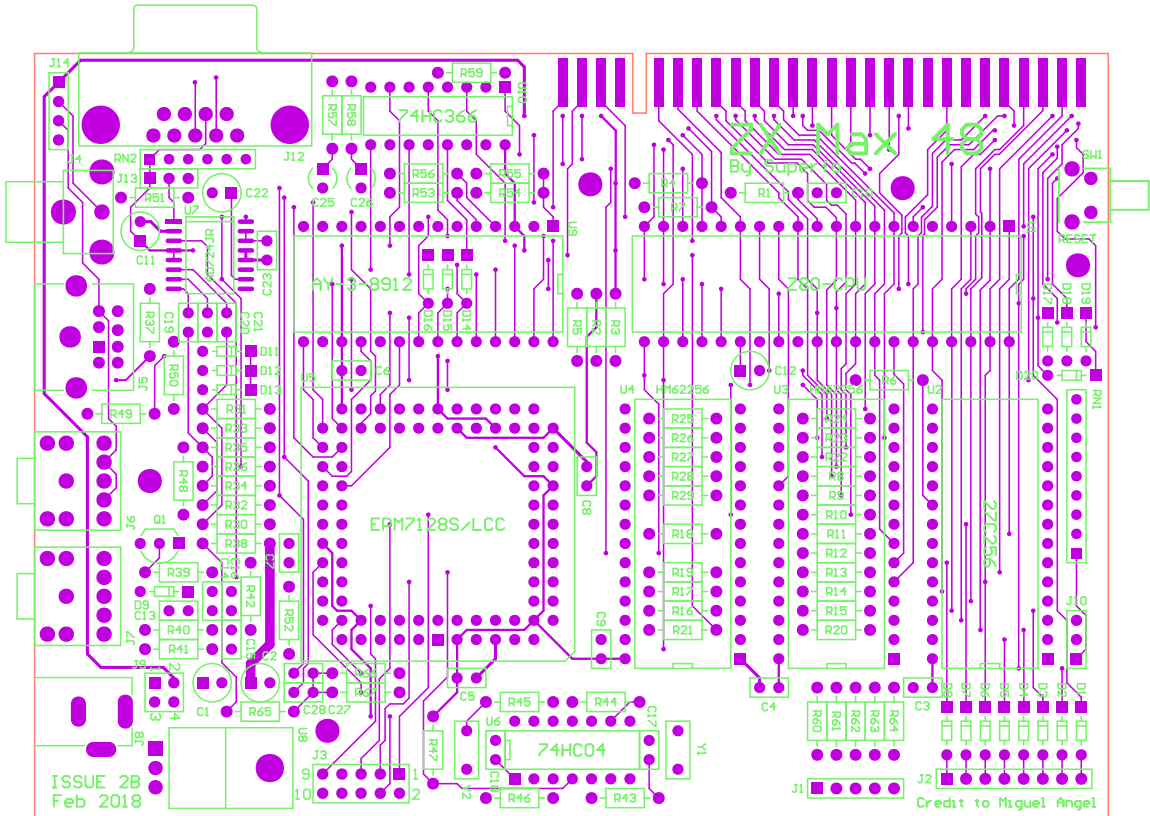

ZX Max 48

By Superfo

ISSUE 2B
Feb 2018

Credit to Miguel Angel

ZX Max 48

By Super fo

ISSUE 28
Feb 2018

Credit to Miguel Angel

ZX Max 48

By SUPER 10

EMPIR06/L0C

ISSUE 28
Feb 2018

Credit to Miguel Angel

Title		
Size	Number	Revision
A		
Date:	5/7/2017	Sheet of
File:	C:\My Files\...\Cable.SchDoc	Drawn By: