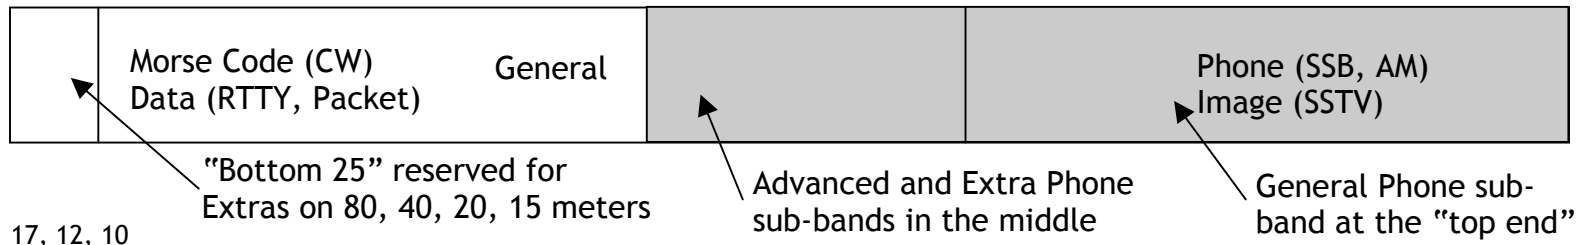

HF Band Notes:

Band	Limits	Gen CW	Gen Phone	All?	Sideband	Power	Status
160m	1.8-2.0 MHz	1.8-2.0	1.8-2.0	yes	LSB	1500 W	Primary
80m	3.5-4.0	3.525-3.6	3.8-4.0	no	LSB	1500 W	Primary
60m	(5 channels)	(none)	(5 channels)	yes	USB	50 W-ERP	Secondary
40m	7.0-7.3	7.025-7.125	7.175-7.3	no	LSB	1500 W	Primary
30m	10.1-10.15	10.1-10.15	(none)	yes	---	200 W	Secondary
20m	14.0-14.35	14.025-14.15	14.225-14.35	no	USB	1500 W	Primary
17m	18.068-18.168	18.068-18.11	18.11-18.168	yes	USB	1500 W	Primary
15m	21.0-21.45	21.025-21.2	21.275-21.45	no	USB	1500 W	Primary
12m	24.89-24.99	24.89-24.93	24.93-24.99	yes	USB	1500 W	Primary
10m	28.0-29.7	28.0-28.3	28.3-29.7	yes	USB	1500 W	Primary

80, 40, 20, 15