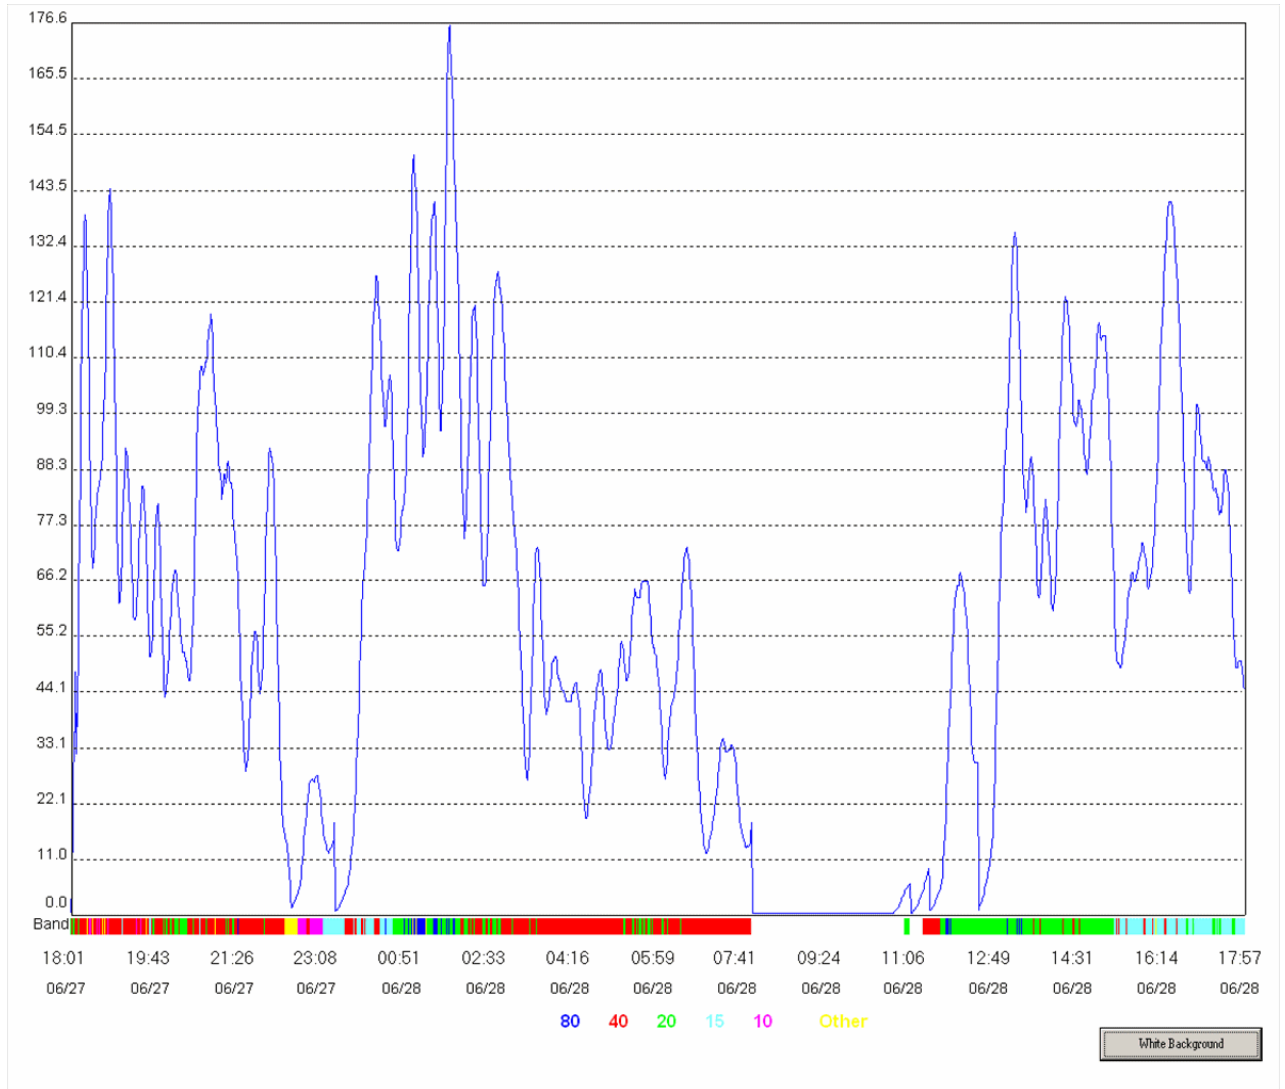

GOTA Operation LOG**KD1MA 2A EMA**

<u>Operator</u>	<u>Station</u>	<u>Report</u>	<u>Band</u>	<u>Local Date</u>	<u>Local Time</u>	<u>UTC</u>	<u>Coach</u>
Jonathan	W8TNO	3A MI	40M	27-Jun-09	6:50 PM	22:50	Dave
Emilee	K4M	2A NC	40M	27-Jun-09	6:55 PM	22:55	Dave
Laurin	VE3URF	4D ON	40M	27-Jun-09	7:00 PM	23:00	Dave
"	W8PI	2A MI	40M	27-Jun-09	7:05 PM	23:05	Dave
Emilee	K9RM	1E IN	40M	27-Jun-09	7:12 PM	23:12	Dave
Jonathan	KD8CKP	4A OH	40M	27-Jun-09	7:20 PM	23:20	Dave
Brian KB1OSD	VE3VM	6A ON	40M	27-Jun-09	9:17 PM	1:17	Dave
"	W4ROT	2A VA	40M	27-Jun-09	9:25 PM	1:25	Dave
"	W3YA	3A WPA	40M	27-Jun-09	9:29 PM	1:29	Dave
"	K2VN	3A NLI	40M	27-Jun-09	9:32 PM	1:32	Dave
"	W4DXA	3E NC	40M	27-Jun-09	9:40 PM	1:40	Dave
Jennifer	W4V	3D AL	15M	28-Jun-09	10:55 AM	14:55	Dave
"	W1GQ	1D NH	15M	28-Jun-09	11:08 AM	15:08	Dave
"	K1R	5A NH	15M	28-Jun-09	11:12 AM	15:12	Dave
"	W8TND	3A MI	15M	28-Jun-09	11:15 AM	15:15	Dave
"	VE3LFJ	1F ON	20M	28-Jun-09	11:23 AM	15:23	Dave
"	W8 TCM	5A MI	20M	28-Jun-09	11:26 AM	15:26	Dave
"	K4RC	2A VA	20M	28-Jun-09	11:28 AM	15:28	Dave
"	W9CA	3A IL	20M	28-Jun-09	11:32 AM	15:32	Dave
"	W9PCS	2F IL	20M	28-Jun-09	11:43 AM	15:43	Dave
Madison	VA3OC	1E ON	20M	28-Jun-09	12:02 PM	16:02	Dave
Ryan	W1GLD	3A EMA	80M	28-Jun-09	12:13 PM	16:13	Dave
Stephen	NW2C	3A NLI	80M	28-Jun-09	12:19 PM	16:19	Dave
Mathew	NA8I	3A MI	20M	28-Jun-09	12:26 PM	16:26	Dave
Joshua	K8OF	2A OH	20M	28-Jun-09	12:30 PM	16:30	Dave

GOTA Summary

<u>Name</u>	<u>Call</u>	<u>PH QSOs</u>	<u>PWR</u>
Jonathan	--	2	100
Emilee	--	2	100
Laurin	--	2	100
Brian	KB1OSD	5	100
Jennifer	--	9	100
Madison	--	1	100
Ryan	--	1	100
Stephen	--	1	100
Mathew	--	1	100
Joshua	--	1	100
Total		25	

QSO Production

Note: the vertical axis is QSO's / hour calculated as [QSO's over a 10 minute period] x 6

QSO's by band & mode

	CW	Phone
80	66	12
40	390	110
20	247	178
15	162	61
10	2	22
6	1	44
GOTA	0	25
Totals	868	452