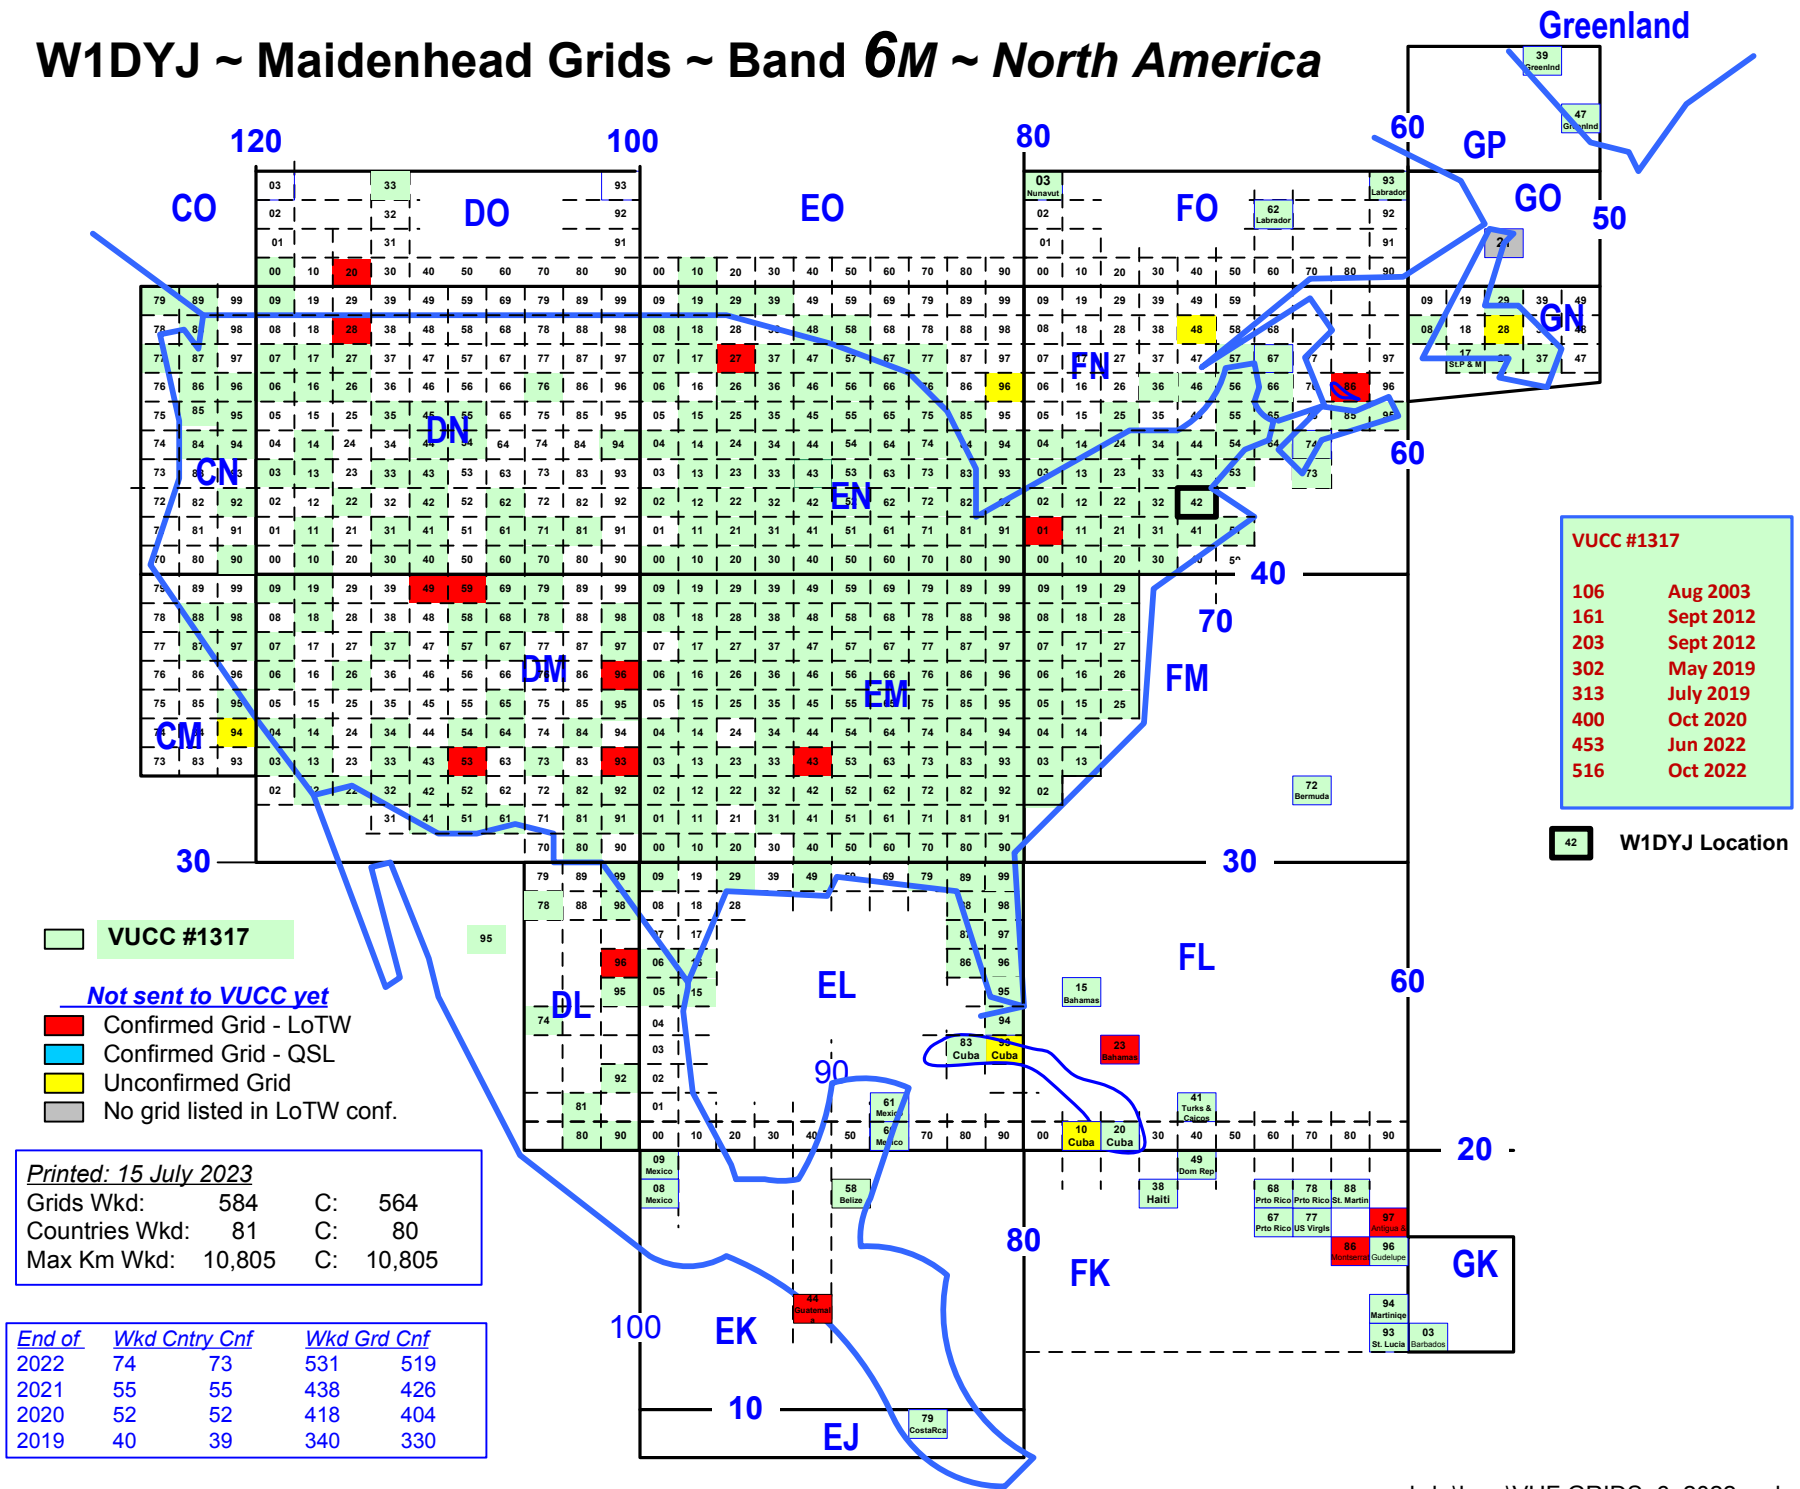

W1DYJ ~ Maidenhead Grids ~ Band 6M ~ North America

W1DYJ ~ Maidenhead Grids ~ Band 6M ~ ROW

 VUCC #1317

Not sent to VUCC yet

- Confirmed Grid - LoTW
- Confirmed Grid - QSL
- Unconfirmed Grid

South America