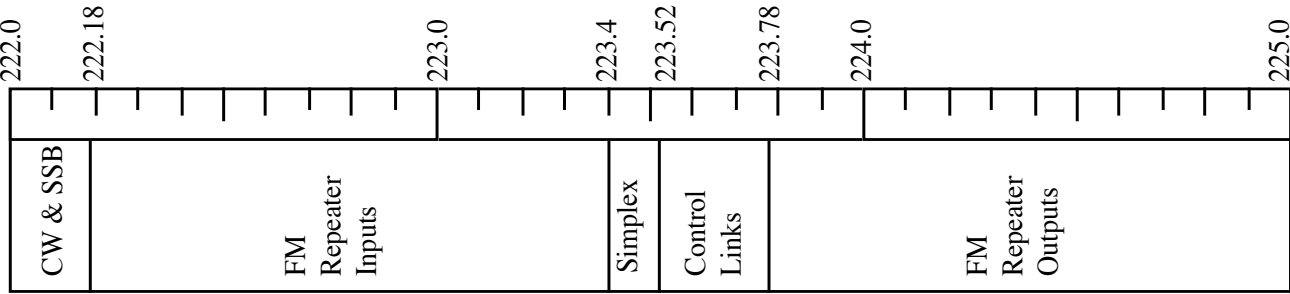

3.764 Mhz total of all HF Amateur Bands

**6-Meters**

**US Amateur VHF Bands 2006**

1.7 MHz offset

**2-Meters**

600 kHz offset

Ten channels available only for Point-to-Point Data Forwarding. Must be registered before using.

Western Washington Amateur Repeater Association Band Plans

**1 1/4-Meters**

1.6 Mhz offset