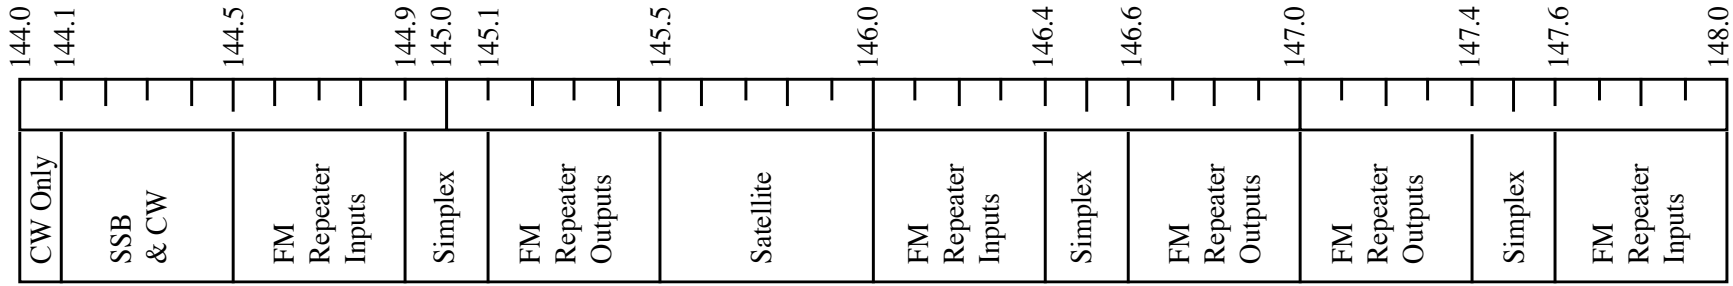

3.764 Mhz total of all HF Amateur Bands

**6-Meters**

**US Amateur VHF Bands 2006**

1.7 MHz offset

**2-Meters**

600 kHz offset

Ten channels available only for Point-to-Point Data Forwarding. Must be registered before using.

Western Washington Amateur Repeater Association Band Plans

**1 1/4-Meters**

1.6 Mhz offset