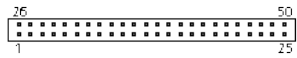

[48 pin Apple ATA connector](#)

[50 pin IDC female connector](#)

[50 pin hi-density D-SUB female connector](#)

[50 pin Amphenol male connector](#)

[50 pin CompactFlash female connector](#)

[50 pin Amphenol female connector](#)