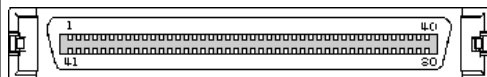

[68 pin hi-density D-SUB male connector](#)

[68 pin Slimline connector](#)

[68 pin Toshiba ss3380 replicator connector](#)

[72 pin SO DIMM connector](#)

[72 pin SIMM connector](#)

[72 pin 2x36 EDGE female connector](#)