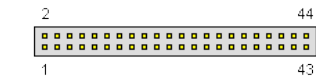

[44 pin IDC (0.75 inch) male connector](#)