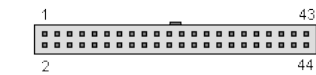

[44 pin IDC (0.75 inch) female connector](#)