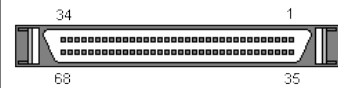

[60 pin CNR bus connector](#)

[60 pin Cisco DB connector](#)

[60 pin LFH-60 male connector](#)

[60 pin Molex 70928 HD Sub-D connector](#)

[68 pin female connector](#)

[68 pin male connector](#)

[68 pin hi-density D-SUB female connector](#)