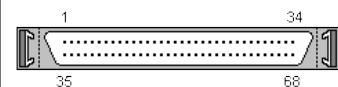

[60 pin CNR bus connector](#)

[60 pin Cisco DB connector](#)

[60 pin LFH-60 male connector](#)

[60 pin Molex 70928 HD Sub-D connector](#)

[68 pin female connector](#)

[68 pin male connector](#)

[68 pin hi-density D-SUB female connector](#)