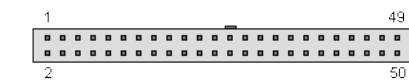

[50 pin IDC female connector](#)