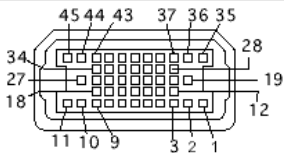

[40 pin Toshiba special connector](#)

[40 pin Dell Axim special connector](#)

[44 pin IDC \(0.75 inch\) male connector](#)

[44 pin IDC \(0.75 inch\) female connector](#)

[45 pin Apple HDI-45 connector](#)