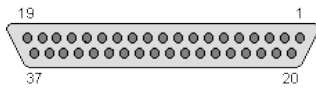

[37 pin D-SUB female connector](#)