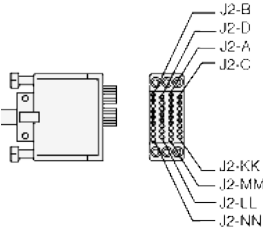

[34 pin V.35 Cisco connector](#)

[35 pin EDGE connector](#)

[35 pin MOLEX "MicroCross" female connector](#)

[35 pin MOLEX "MicroCross" male connector](#)

[35 pin Apple ADC "MicroCross" female connector](#)

[35 pin Apple ADC "MicroCross" male connector](#)