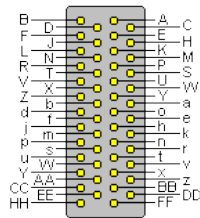

[50 pin IDC male connector](#)

[50 pin hi-density D-SUB male connector](#)

[50 pin D-SUB male connector](#)

[50 pin D-SUB female connector](#)

[50 pin M/50 male connector](#)

[50 pin M/50 female connector](#)