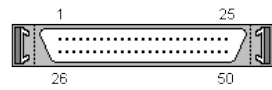

[50 pin hi-density D-SUB male connector](#)