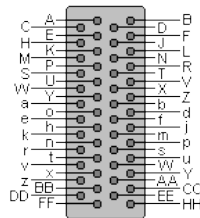

[50 pin IDC male connector](#)

[50 pin hi-density D-SUB male connector](#)

[50 pin D-SUB male connector](#)

[50 pin D-SUB female connector](#)

[50 pin M/50 male connector](#)

[50 pin M/50 female connector](#)