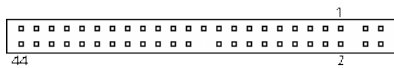

[40 pin Toshiba special connector](#)

[40 pin Dell Axim special connector](#)

[44 pin IDC \(0.75 inch\) male connector](#)

[44 pin IDC \(0.75 inch\) female connector](#)

[45 pin Apple HDI-45 connector](#)