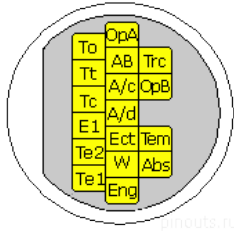

[17 pin Toyota special connector](#)

[18 pin MOLEX 39-29-9182 connector](#)

[18 pin cell phone 2 rows special connector](#)

[18 pin Sony cell phone special connector](#)

[18 pin Samsung SGH-600 cell phone special connector](#)

[18 pin Samsung cell phone special connector](#)

[18 pin unspecified cell phone special connector](#)

[18 pin LG B1200 cell phone special connector](#)

[18 pin Phillips cell phone special connector](#)

[18 pin LG plain cell phone special connector](#)

[18 pin Sagem cell phone special connector](#)

[18 pin Samsung right-to-left numbering cell phone special connector](#)

[18 pin Philips 659 cell phone special connector](#)

[18 pin NEC N610 cell phone special connector](#)

[18 pin Vitelcom cell phone special connector](#)

[19 pin D-SUB female connector](#)

[19 pin D-SUB male connector](#)

[19 pin (Cannon 19 pin male?) connector](#)

[19 pin Philips 630 cell phone special connector](#)

[19 pin Samsung PDA special connector](#)

[19 pin HDMI type A connector](#)

[20 pin MOLEX 39-29-9202 connector](#)

[20 pin IDC male connector](#)

[20 pin MOLEX 39-01-2200 connector](#)