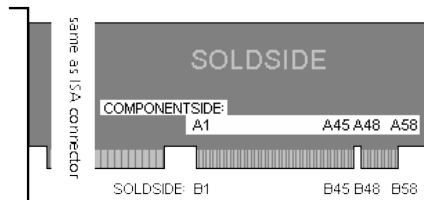

[50 pin Half Pitch Centronics male connector](#)

[50 pin Half Pitch Centronics female connector](#)

[56 pin JAMMA special connector](#)

[58 pin EDGE female connector](#)

[58 pin EDGE male connector](#)

[60 pin BURNDY \(C-60\) connector](#)