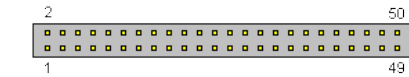

[48 pin Apple ATA connector](#)

[50 pin IDC female connector](#)

[50 pin hi-density D-SUB female connector](#)

[50 pin Amphenol male connector](#)

[50 pin CompactFlash female connector](#)

[50 pin Amphenol female connector](#)