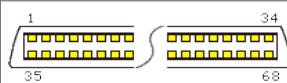

[68 pin Toshiba ss3380 replicator connector](#)