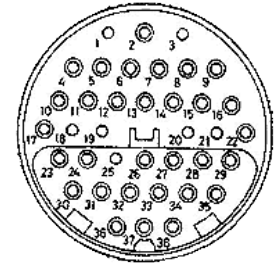

[38 pin Mercedes X11/4 special connector](#)

[40 pin IDC male connector](#)

[40 pin IDC female connector](#)

[40 pin hi-density D-SUB female connector](#)

[40 pin hi-density D-SUB male connector](#)

[40 pin Toshiba special connector](#)

[40 pin Dell Axim special connector](#)

[44 pin IDC (0.75 inch) male connector](#)

[44 pin IDC (0.75 inch) female connector](#)