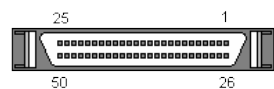

[50 pin hi-density D-SUB female connector](#)