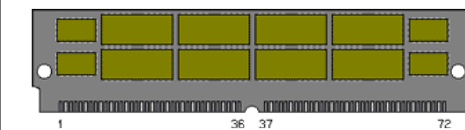

[68 pin hi-density D-SUB male connector](#)

[68 pin Slimline connector](#)

[68 pin Toshiba ss3380 replicator connector](#)

[72 pin SO DIMM connector](#)

[72 pin SIMM connector](#)

[72 pin 2x36 EDGE female connector](#)