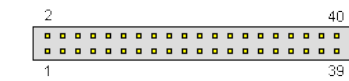

[40 pin IDC male connector](#)