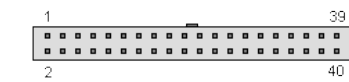

[40 pin IDC female connector](#)