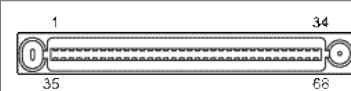

[68 pin Slimline connector](#)