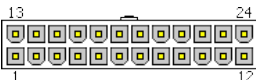

[24 pin MOLEX 39-01-2240 or equivalent connector](#)