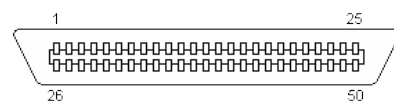

[50 pin Amphenol male connector](#)