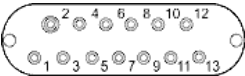

[13 pin Garmin special connector](#)