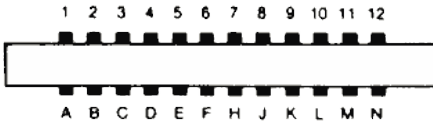

[24 pin DZM 12 DREH connector](#)