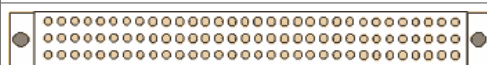

[90 pin (36+54) EDGE connector](#)

[96 pin Euro-DIN connector](#)

[96 pin DIN 41612 (3x32) female connector](#)