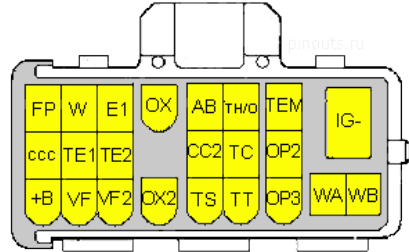

[23 pin D-SUB male connector](#)

[23 pin Samsung S100 cell phone special connector](#)

[23 pin Toyota special connector](#)