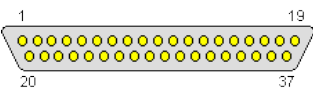

[37 pin D-SUB male connector](#)