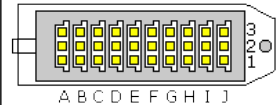

[30 pin PSA (Peugeot-Citroen) special connector](#)