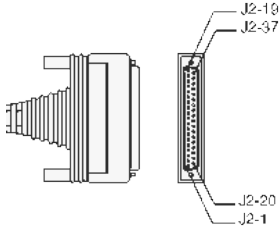

[36 pin MDR36 SGI female connector](#)

[36 pin MDR36 female connector](#)

[36 pin D-SUB? female connector](#)

[36 pin Dell Axim special connector](#)

[37 pin D-SUB male connector](#)

[37 pin D-SUB female connector](#)