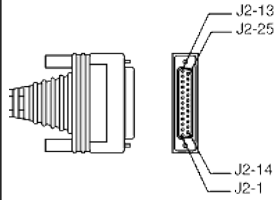

[24 pin DVI-D female connector](#)

[24 pin MOLEX 39-01-2240 or equivalent connector](#)

[25 pin D-SUB male connector](#)

[25 pin D-SUB female connector](#)

[25 pin Cisco DB connector](#)

[26 pin IDC male connector](#)