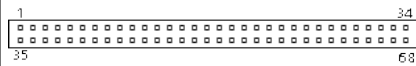

[60 pin CNR bus connector](#)

[60 pin Cisco DB connector](#)

[60 pin LFH-60 male connector](#)

[60 pin Molex 70928 HD Sub-D connector](#)

[68 pin female connector](#)

[68 pin male connector](#)

[68 pin hi-density D-SUB female connector](#)