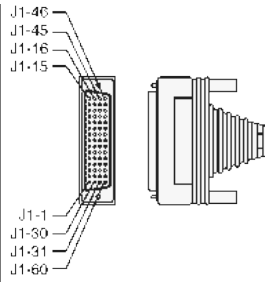

[50 pin IDC male connector](#)

[50 pin hi-density D-SUB male connector](#)

[50 pin D-SUB male connector](#)

[50 pin D-SUB female connector](#)

[50 pin M/50 male connector](#)

[50 pin M/50 female connector](#)

[50 pin Half Pitch Centronics male connector](#)

[50 pin Half Pitch Centronics female connector](#)

[56 pin JAMMA special connector](#)

[58 pin EDGE female connector](#)

[58 pin EDGE male connector](#)

[60 pin BURNDY \(C-60\) connector](#)

[60 pin CNR bus connector](#)

[60 pin Cisco DB connector](#)

[60 pin LFH-60 male connector](#)

[60 pin Molex 70928 HD Sub-D connector](#)

[68 pin female connector](#)

[68 pin male connector](#)

[68 pin hi-density D-SUB female connector](#)