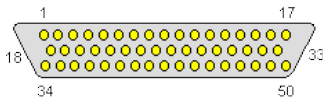

[50 pin D-SUB male connector](#)