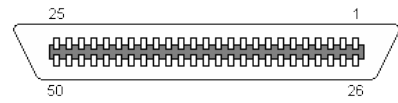

[48 pin Apple ATA connector](#)

[50 pin IDC female connector](#)

[50 pin hi-density D-SUB female connector](#)

[50 pin Amphenol male connector](#)

[50 pin CompactFlash female connector](#)

[50 pin Amphenol female connector](#)