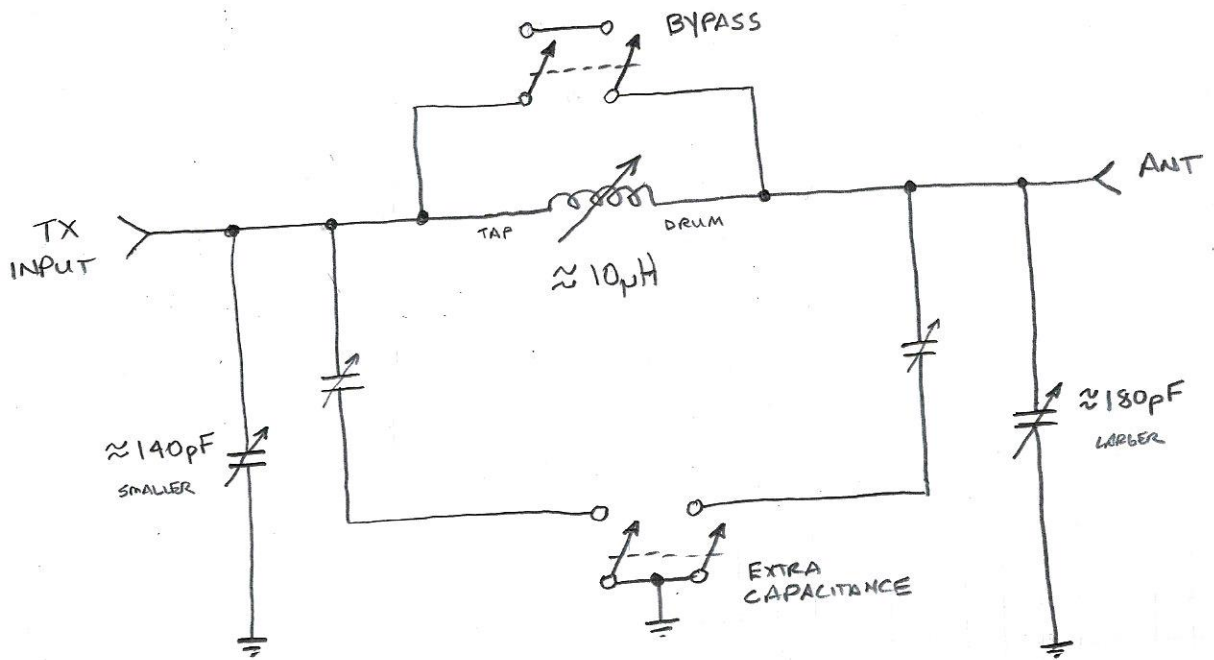

## HOMEMADE PI-NETWORK TUNER (TRANSMATCH)

PI-NETWORK TUNERS ARE NICE FOR HOMEBREW  
GEAR BECAUSE THEIR DESIGN DOUBLES AS A  
LOW-PASS FILTER, HELPING TO FILTER OUT  
HARMONICS FROM THE TRANSMITTED SIGNAL.