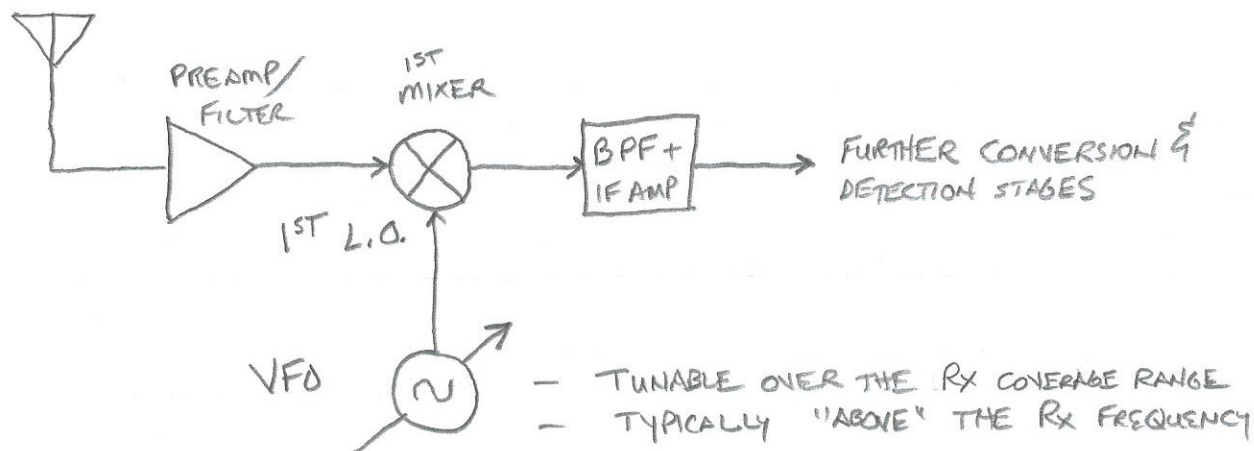

W2AEW

"TYPICAL" GENERAL COVERAGE RECEIVER  
SUPER-HETERODYNE

W2AEN

# THE WADLEY "DRIFT CANCELLING" LOOP