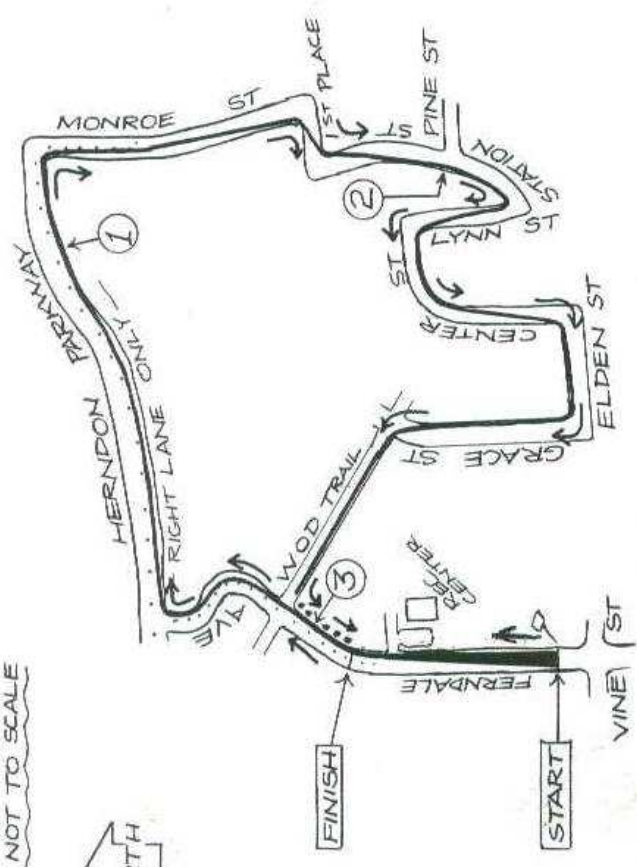

USATF-CERTIFIED
 COURSE
 VA-03020-RT

HERNDON 5K
 HERNDON, VIRGINIA

MAP NOT TO SCALE

LOCATIONS

- START: FERNDALE, AT "SPEED LIMIT 25" SIGN, 110 FT N OF VINE ST
 1 MILE: HERNDON PKWY ~200 Y BEFORE MONROE ST, ~25 FT PAST BEGINNING OF LAST MEDIAN ISLAND BEFORE MONROE; 15 FT PAST STORM DRAIN ON RIGHT.
 2 MILES: STATION ST, EVEN WITH NORTH EDGE, PINE ST, MARKED AT S EDGE OF CROSSWALK OFF ZEFFIRELLI REST.
 3 MILES: FERNDALE, 177 FT S OF WOOD TRAIL; 60 FT S OF GUARDRAIL.
 FINISH: 126 FT NORTH OF N EDGE, REC CTR ENTRANCE.
 --> NOTE: POINTS MARKED WITH LETTER "F".

ROAD RESTRICTIONS:

- 1) FERNDALE (N OF REC CTR): EAST SIDE ONLY
- 2) HERNDON PKWY: RIGHT-HAND LANE ONLY