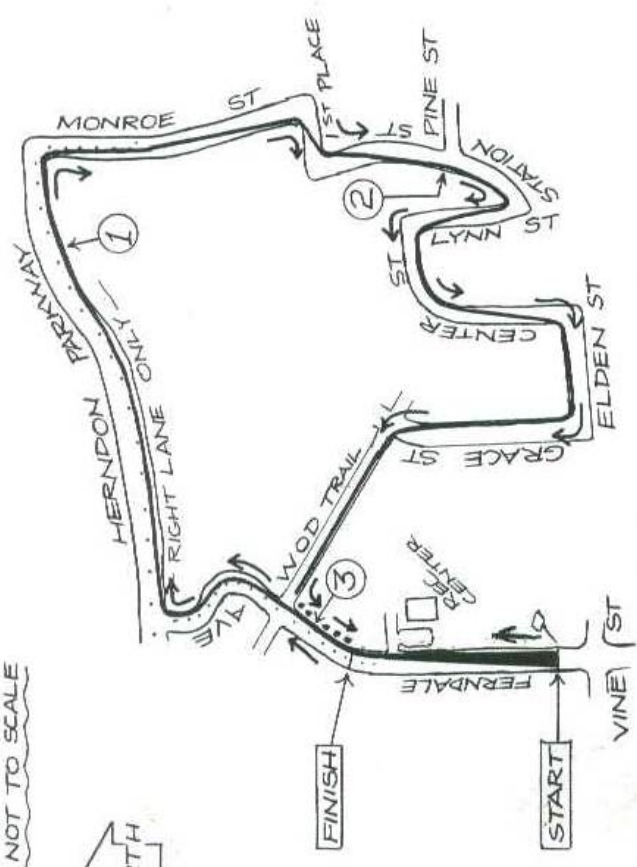

USATF-CERTIFIED
 COURSE
 VA-03020-RT

HERNDON 5K
 HERNDON, VIRGINIA

MAP NOT TO SCALE

LOCATIONS

- START : FERNDALE, AT "SPEED LIMIT 25" SIGN, 110 FT N OF VINE ST
 1 MILE : HERNDON PKWY ~200 Y BEFORE MONROE ST, ~ 25 FT PAST BEGINNING OF LAST MEDIAN ISLAND BEFORE MONROE; 15 FT PAST STORM DRAIN ON RIGHT.
 2 MILES : STATION ST, EVEN WITH NORTH EDGE PINE ST; MARKED AT S EDGE OF CROSSWALK OFF ZEFFIRELLI REST.
 3 MILES : FERNDALE, 177 FT S OF WOOD TRAIL; 60 FT S OF GUARDRAIL.
 FINISH : 126 FT NORTH OF N EDGE, REC CTR ENTRANCE.
 -> NOTE: POINTS MARKED WITH LETTER "F".

ROAD RESTRICTIONS:

- 1) FERNDALE (N OF REC CTR): EAST SIDE ONLY
- 2) HERNDON PKWY: RIGHT-HAND LANE ONLY