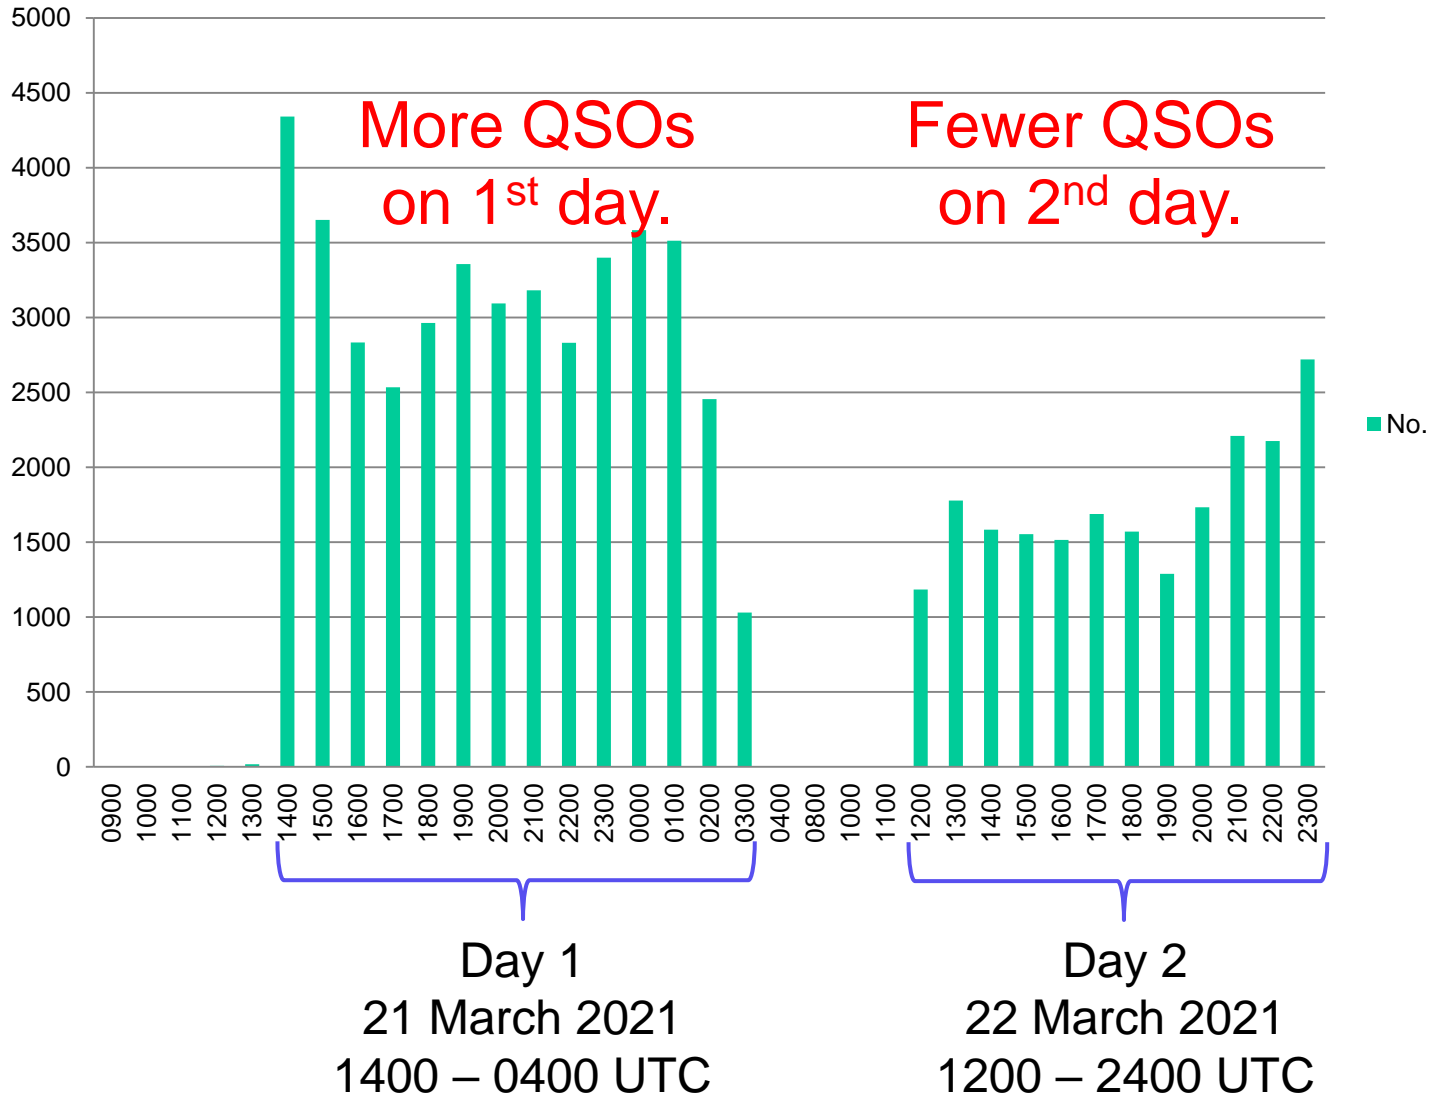

2021 VQP

QSOs reported per Hour