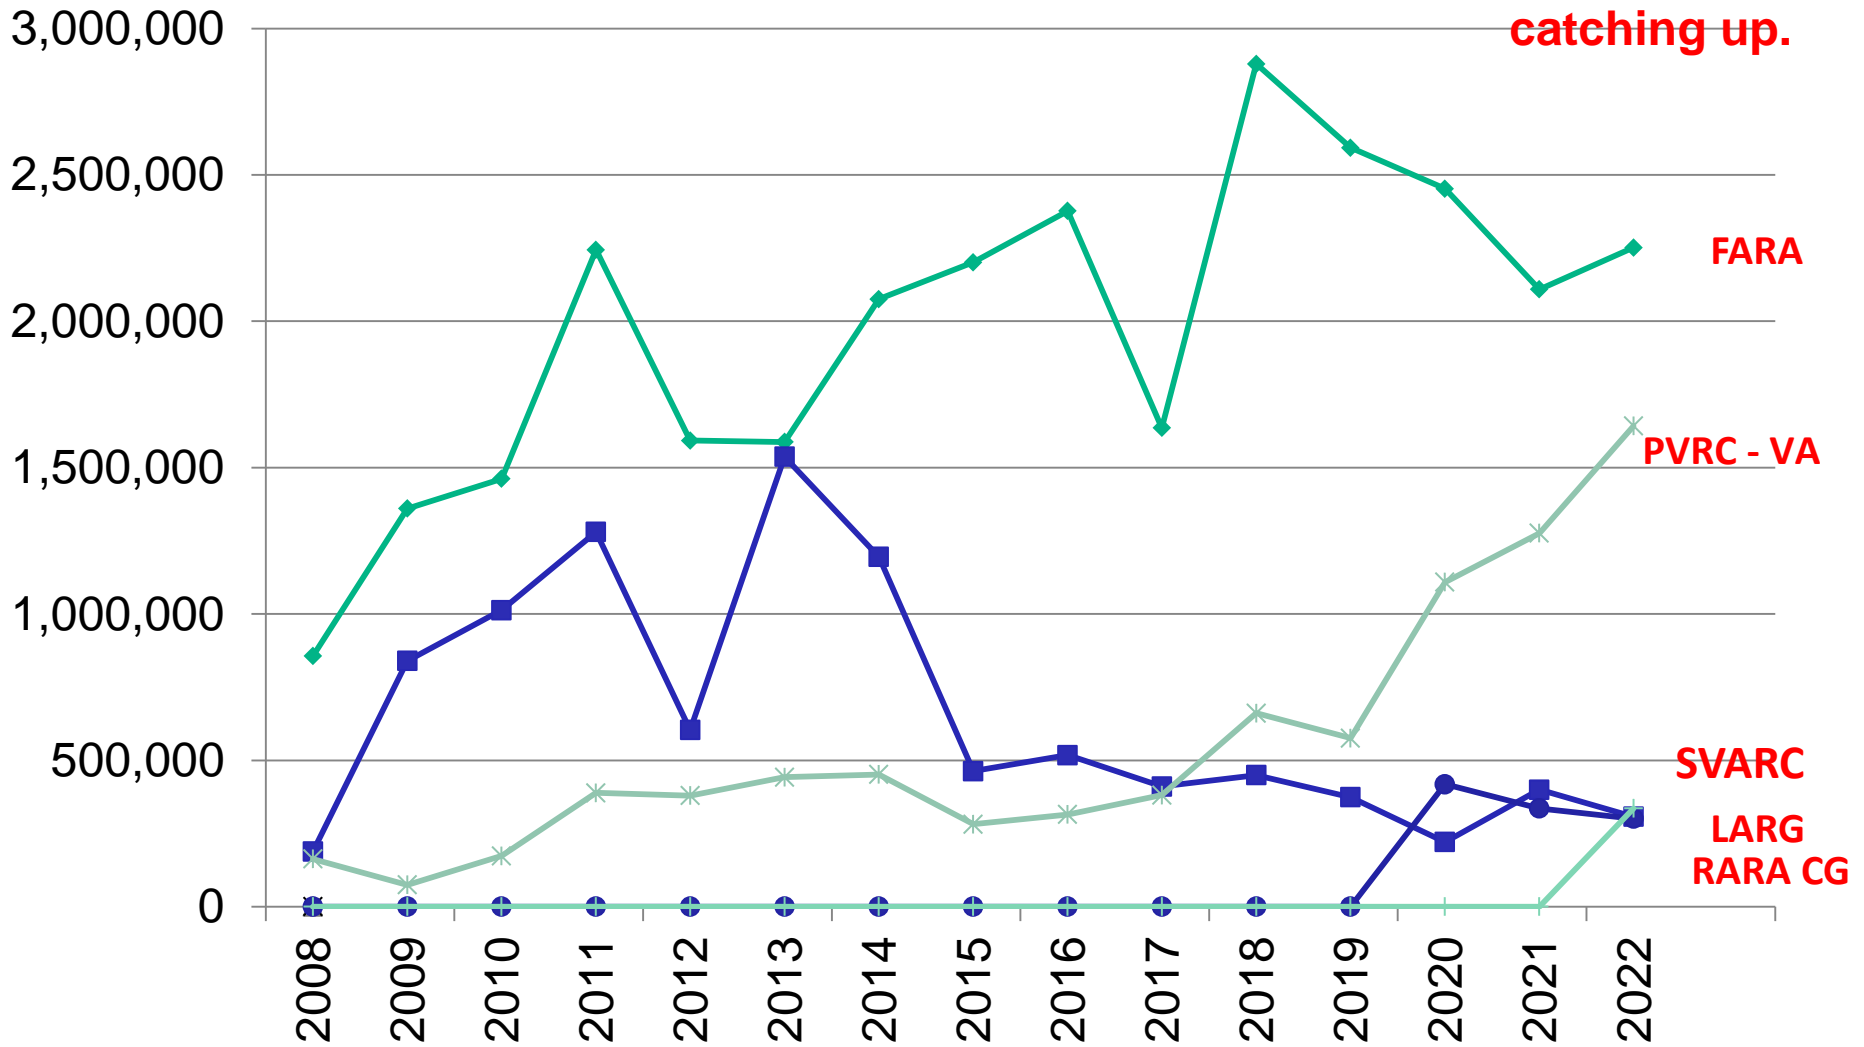

High Club - Combined Score

PVRC is catching up.

Log Counts by Club (4 or more logs)

Club	2010	2011	2012	2013	2014	2015	2016	2017	2018	2019	2020	2021	2022
None Given	108	123	126	122	128	118	133	135	126	150	206	221	219
Fauquier ARA	35	32	27	28	29	30	30	42	45	36	53	57	46
Potomac Valley Radio Club - VA	7	8	13	14	18	16	23	20	20	29	47	45	25
Ole Virginia Hams	5	4	6	12	11	12	11	15	11	12	14	17	24
Shenandoah Valley ARC	4	6	14	12	14	7	12	16	18	20	19	11	23
Alexandria Radio Club	5	6	13	9	7	8	7	5	5	10	10	21	14
Potomac Valley Radio Club - MD													14
Tennessee Contest Group	5	4	4	2	3	8	6	4	4	8	7	9	14
Heritage Hunt Hams										7	9	13	13
Florida Contest Group		3	5	2	2	1	1	2		9	9	7	9
Loudoun ARG	24	25	17	28	25	19	20	13	18	11	7	7	9
Minnesota Wireless Assn								2	2	4	9	8	9
South East Contest Club	2		2	2	3		1	4	6	3	4		9
Sterling Park ARC	15	11	12	15	7	7	10	10	6	8	10	8	9
Vienna Wireless Society	3	9	7	5	7	2	3	1	2	11	5	8	9
Yankee Clipper Contest Club	2		3	3	3	3	4	2	7	7	8	6	8
Chesapeake ARS Inc., W4CAR	10	6	8	6	9	9	11	6	2	6	8	4	7
Frankford Radio Club	4	3	6	4	5	3	4	5	5	8	6	12	7
Hudson Valley Contesters & DX													7
Potomac Valley Radio Club - NC													7
Shenandoah Valley Wireless					6	3	7	13	7	7	7	10	7
Swamp Fox Contest Club								2		2		3	7
USS Wisconsin Radio Club												3	7
Roanoke Valley ARC	11	9	10	4	5	6	5	2	5	10	5	9	6
Society of Midwest Contesters	2		2	2	4	2	2	7	6	6	14		6
Albemarle Amateur Radio Club	3	4	4	6	3	1	4	3	2	1	1	6	5
CDXA													5
Lake Area ARK													5
Mad River RC					2	1	1	2	6	2	4	7	5
RARA Contest Group	3	5	7	18	16	14	17	5	8	7	9	4	5
Central Virginia Contest Club	10	11	10	4	3	2	2	1	4	4	5	1	4
NFRS													4
Portage County ARS				3		2	0	0					4
Yardhogs													4