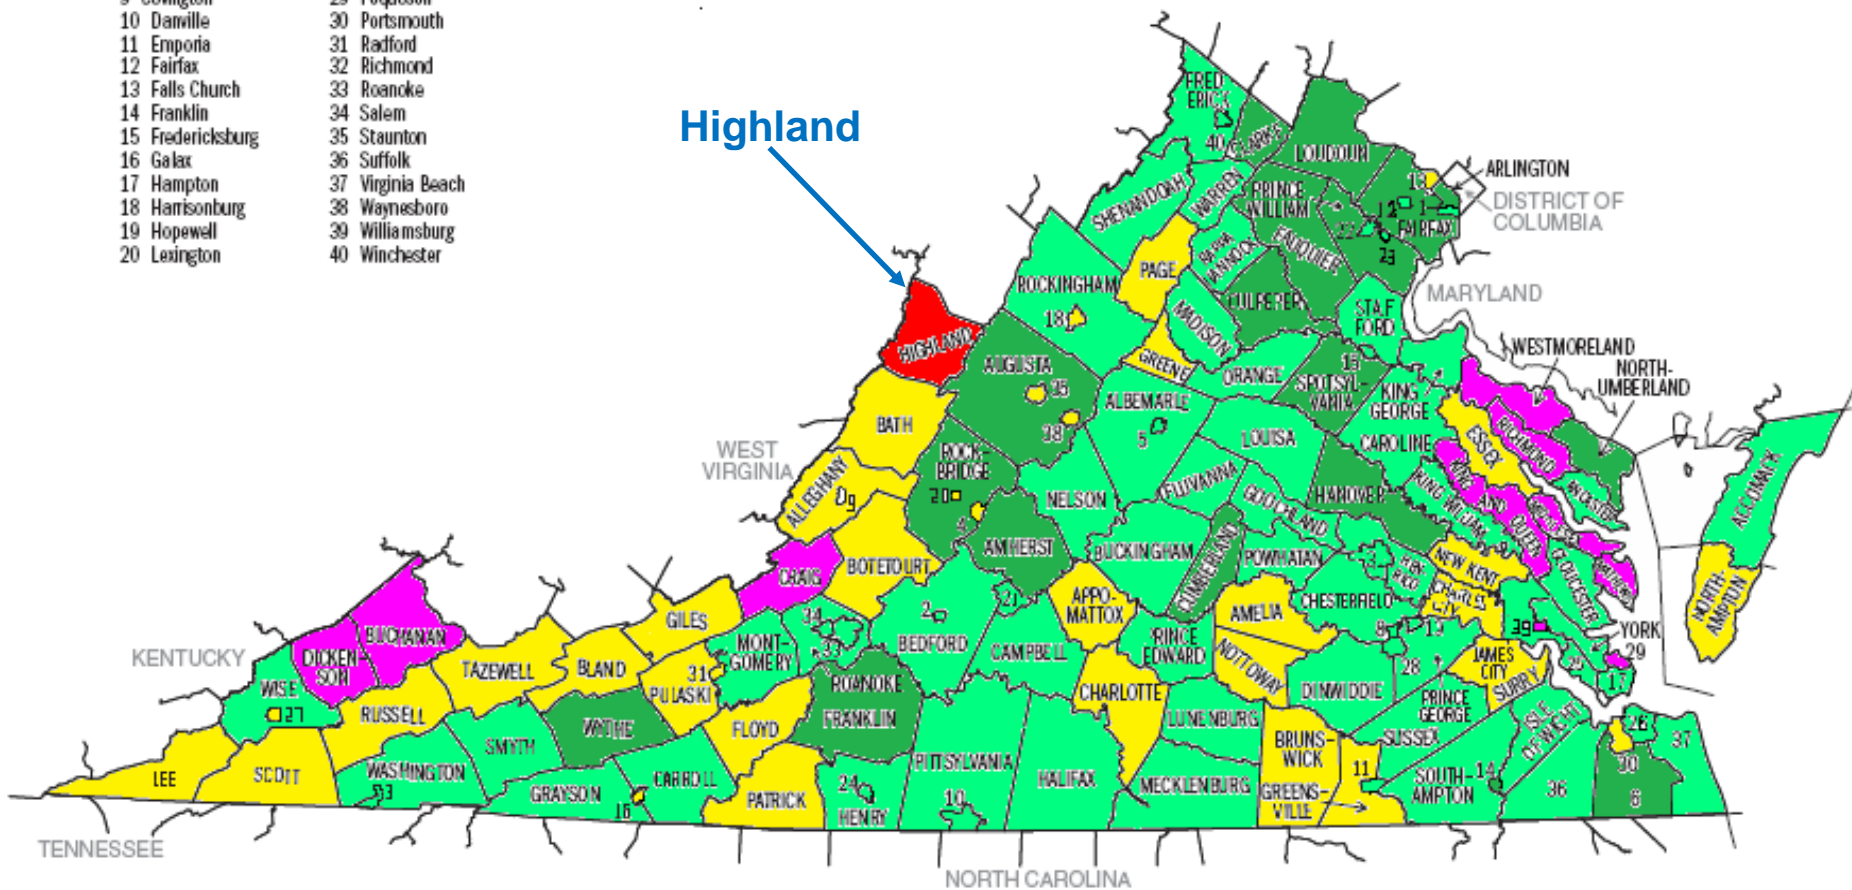

1 Alexandria	21 Lynchburg
2 Bedford	22 Manassas
3 Bristol	23 Manassas Park
4 Buena Vista	24 Martinsville
5 Charlottesville	25 Newport News
6 Chesapeake	26 Norfolk
7 Clifton Forge	27 Norton
8 Colonial Heights	28 Petersburg
9 Covington	29 Poquoson
10 Danville	30 Portsmouth
11 Emporia	31 Radford
12 Fairfax	32 Richmond
13 Falls Church	33 Roanoke
14 Franklin	34 Salem
15 Fredericksburg	35 Staunton
16 Galax	36 Suffolk
17 Hampton	37 Virginia Beach
18 Harrisonburg	38 Waynesboro
19 Hopewell	39 Williamsburg
20 Lexington	40 Winchester

Highland