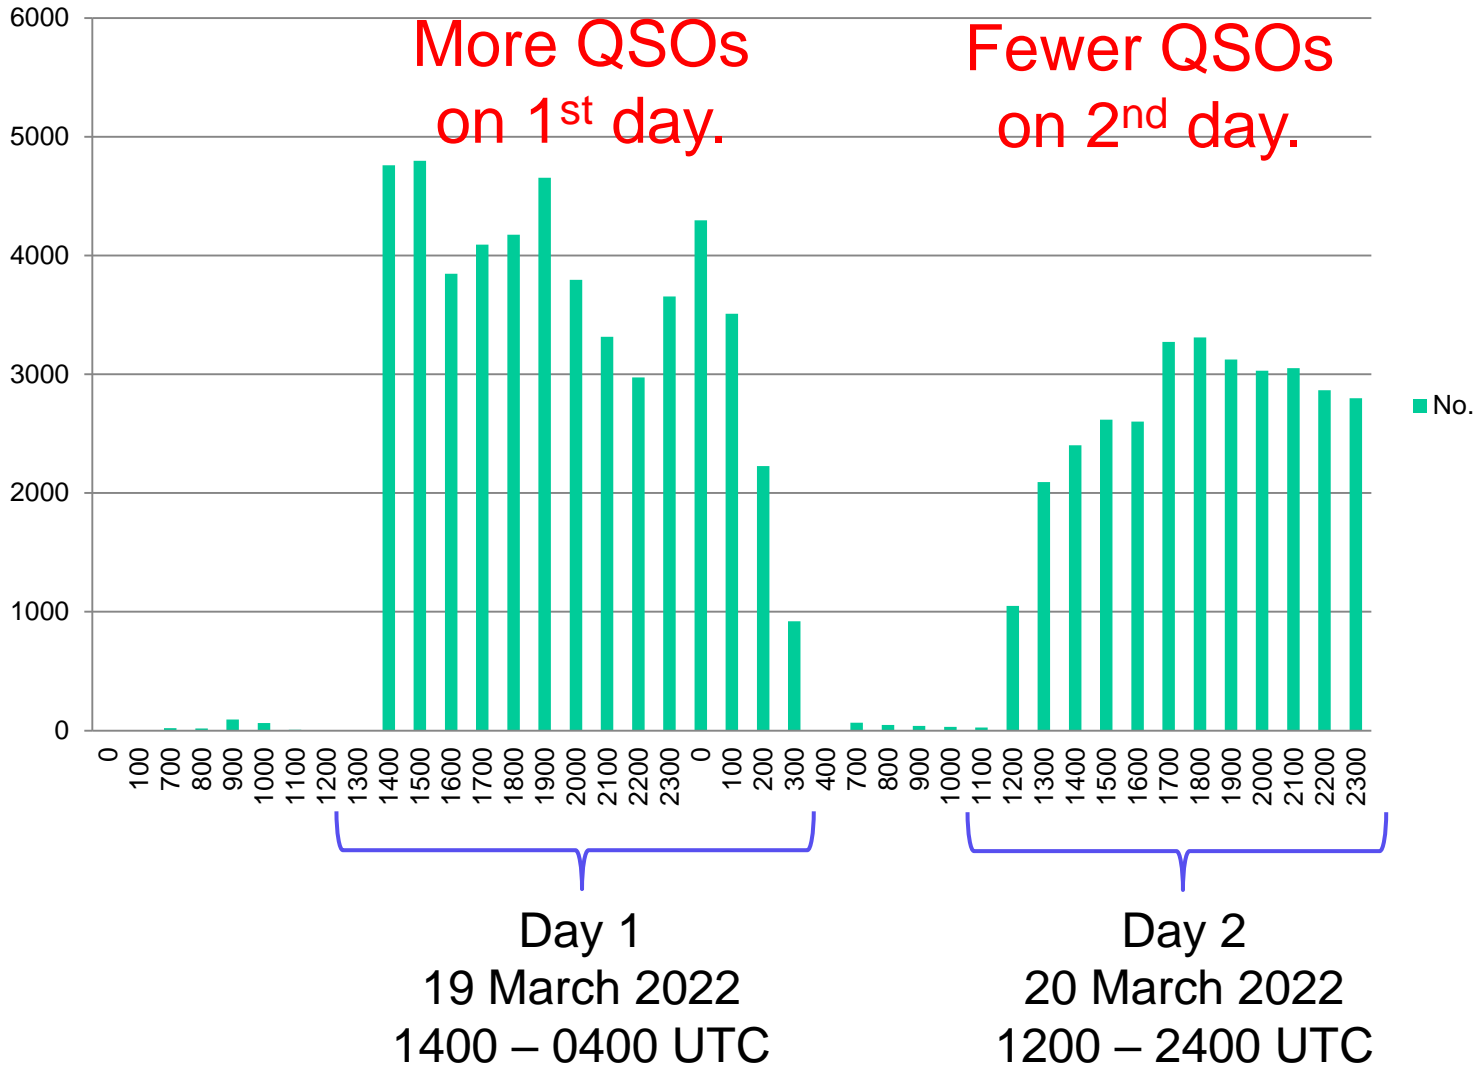

Shift
from 80M
to 40M
To 20M

2020 VQP QSOs reported per Hour

2021 VQP

QSOs reported per Hour

2022 VQP

QSOs reported per Hour

GREEN: 5 QTHs more than 2,000

QSO Analysis