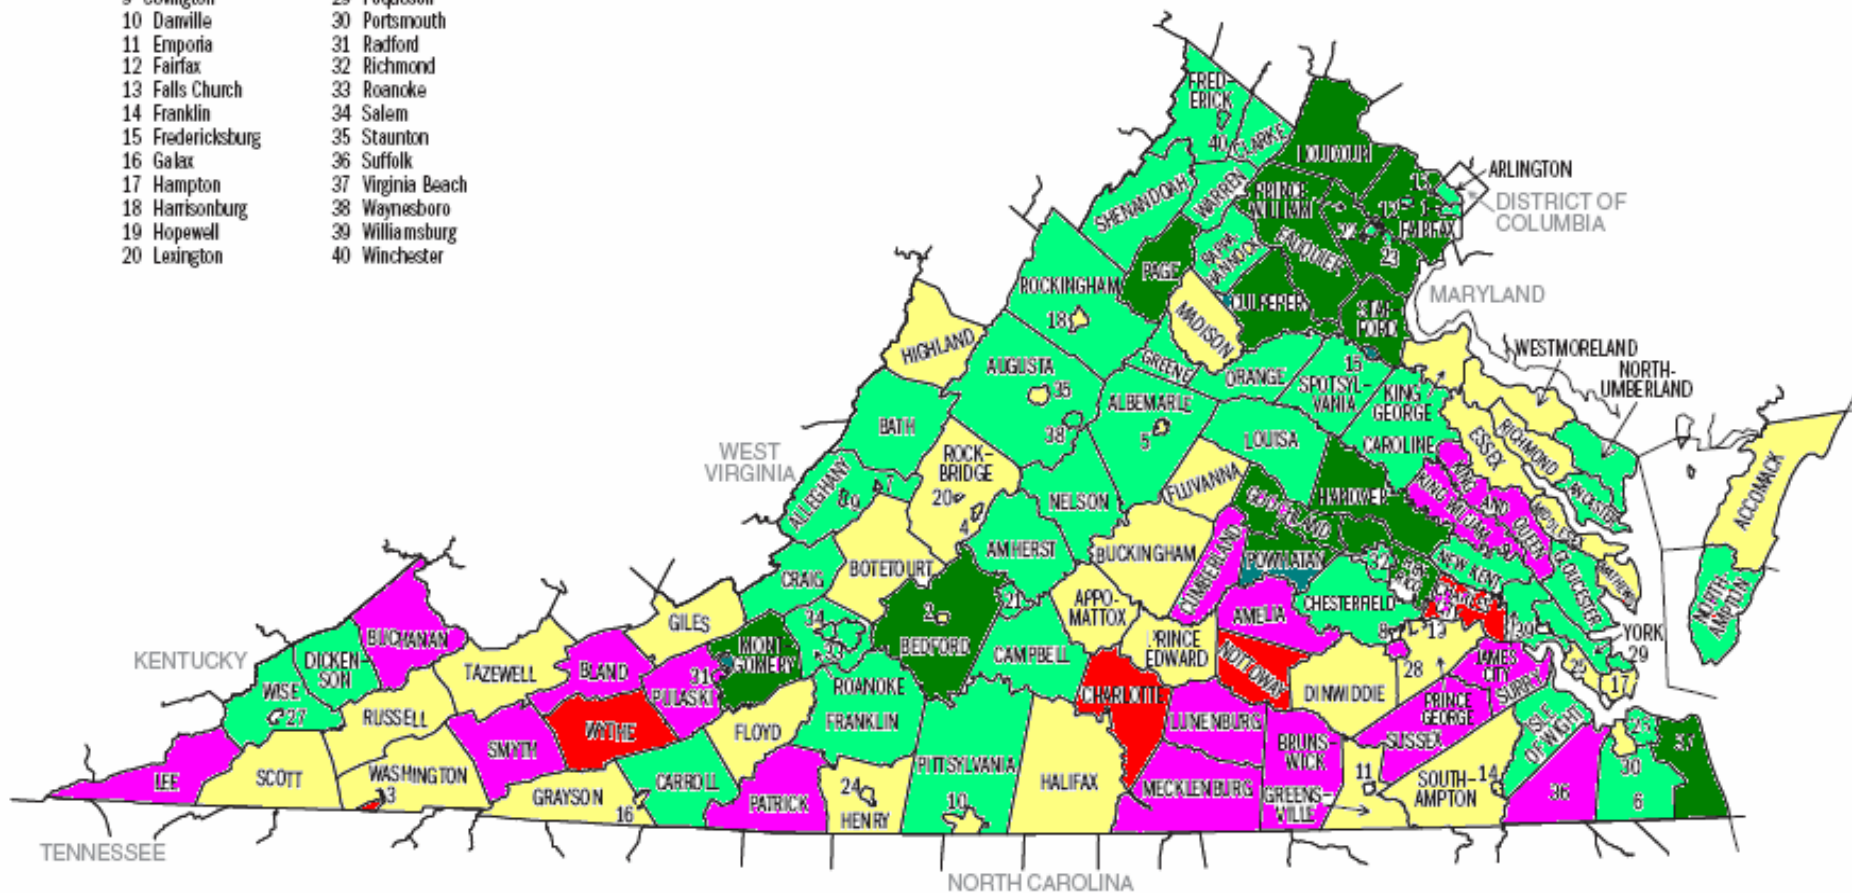

1 Alexandria	21 Lynchburg
2 Bedford	22 Manassas
3 Bristol	23 Manassas Park
4 Buena Vista	24 Martinsville
5 Charlottesville	25 Newport News
6 Chesapeake	26 Norfolk
7 Clifton Forge	27 Norton
8 Colonial Heights	28 Petersburg
9 Covington	29 Poquoson
10 Danville	30 Portsmouth
11 Emporia	31 Radford
12 Fairfax	32 Richmond
13 Falls Church	33 Roanoke
14 Franklin	34 Salem
15 Fredericksburg	35 Staunton
16 Galax	36 Suffolk
17 Hampton	37 Virginia Beach
18 Harrisonburg	38 Waynesboro
19 Hopewell	39 Williamsburg
20 Lexington	40 Winchester