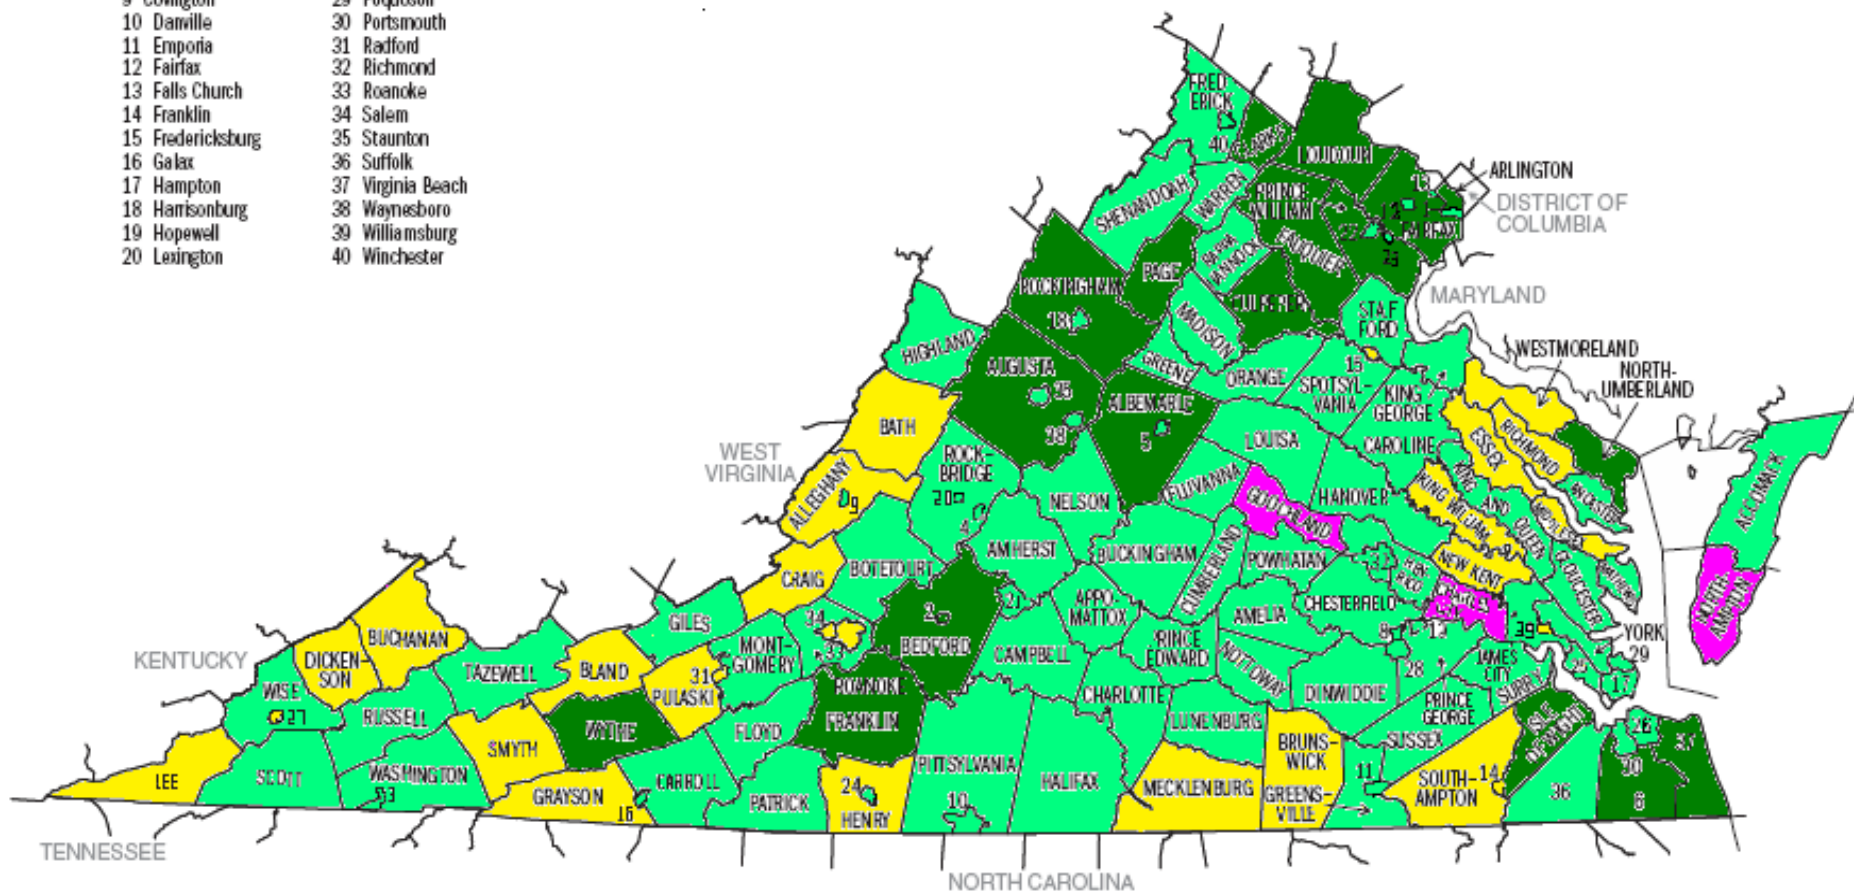

1 Alexandria	21 Lynchburg
2 Bedford	22 Manassas
3 Bristol	23 Manassas Park
4 Buena Vista	24 Martinsville
5 Charlottesville	25 Newport News
6 Chesapeake	26 Norfolk
7 Clifton Forge	27 Norton
8 Colonial Heights	28 Petersburg
9 Covington	29 Poquoson
10 Danville	30 Portsmouth
11 Emporia	31 Radford
12 Fairfax	32 Richmond
13 Falls Church	33 Roanoke
14 Franklin	34 Salem
15 Fredericksburg	35 Staunton
16 Galax	36 Suffolk
17 Hampton	37 Virginia Beach
18 Harrisonburg	38 Waynesboro
19 Hopewell	39 Williamsburg
20 Lexington	40 Winchester