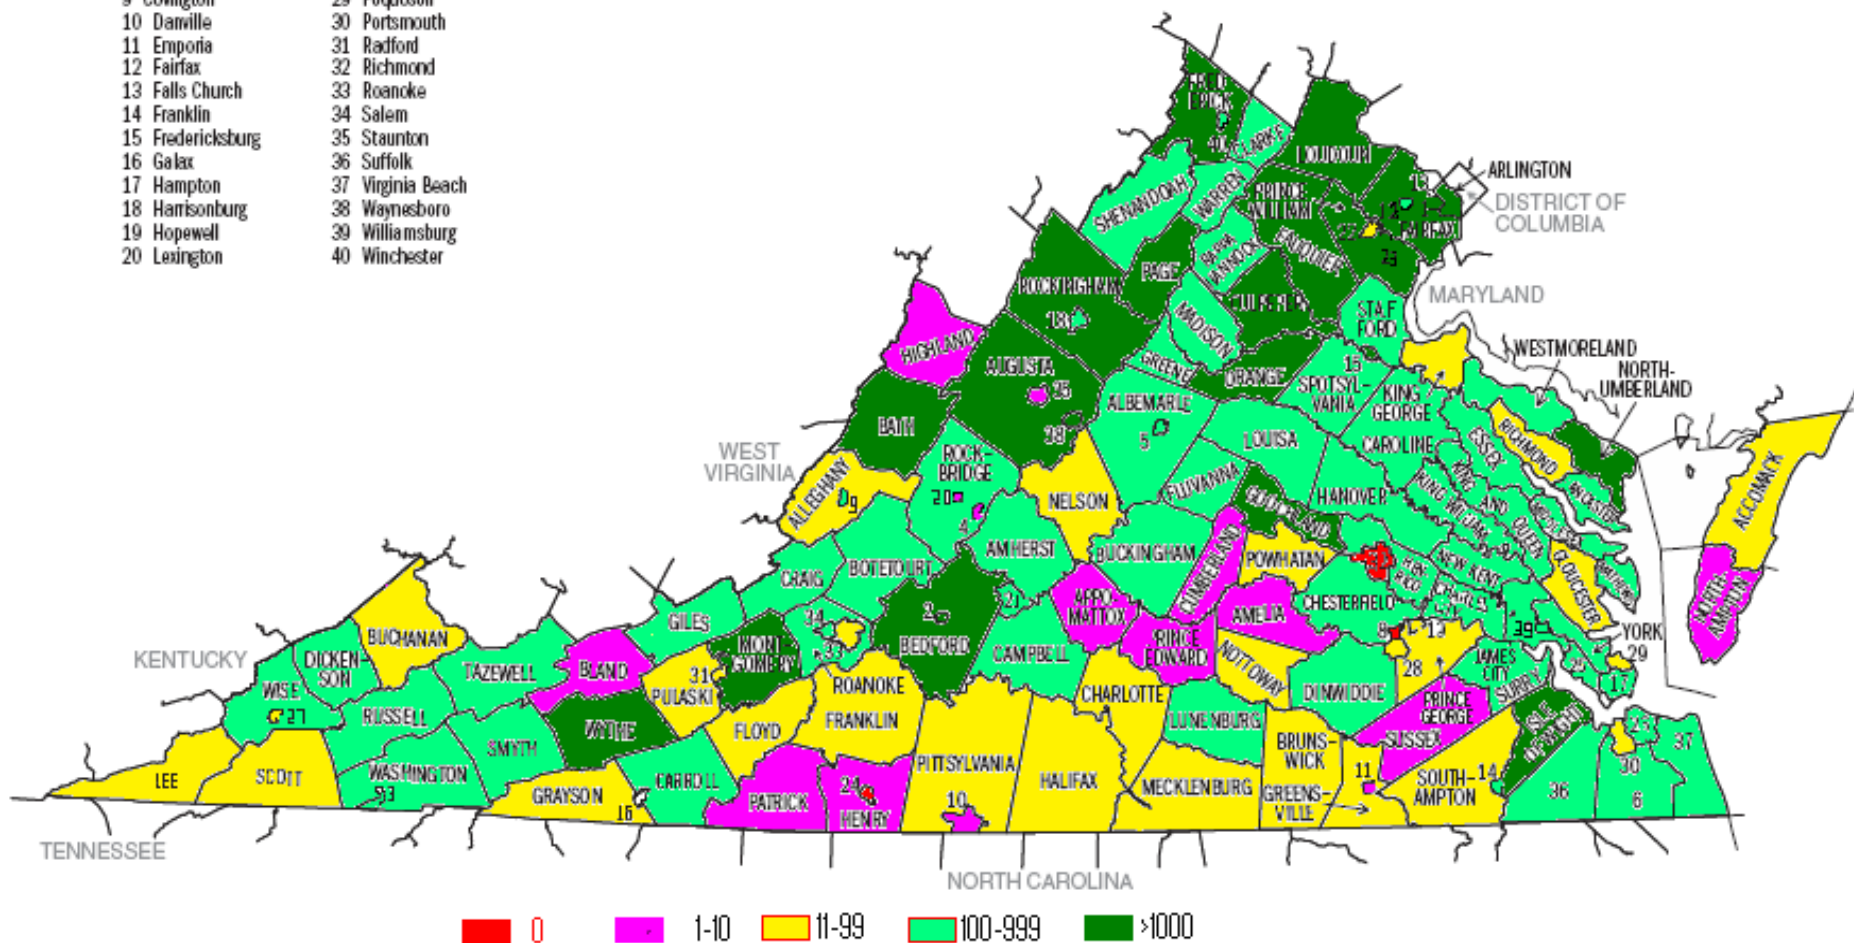

1 Alexandria	21 Lynchburg
2 Bedford	22 Manassas
3 Bristol	23 Manassas Park
4 Buena Vista	24 Martinsville
5 Charlottesville	25 Newport News
6 Chesapeake	26 Norfolk
7 Clifton Forge	27 Norton
8 Colonial Heights	28 Petersburg
9 Covington	29 Poquoson
10 Danville	30 Portsmouth
11 Emporia	31 Radford
12 Fairfax	32 Richmond
13 Falls Church	33 Roanoke
14 Franklin	34 Salem
15 Fredericksburg	35 Staunton
16 Galax	36 Suffolk
17 Hampton	37 Virginia Beach
18 Harrisonburg	38 Waynesboro
19 Hopewell	39 Williamsburg
20 Lexington	40 Winchester