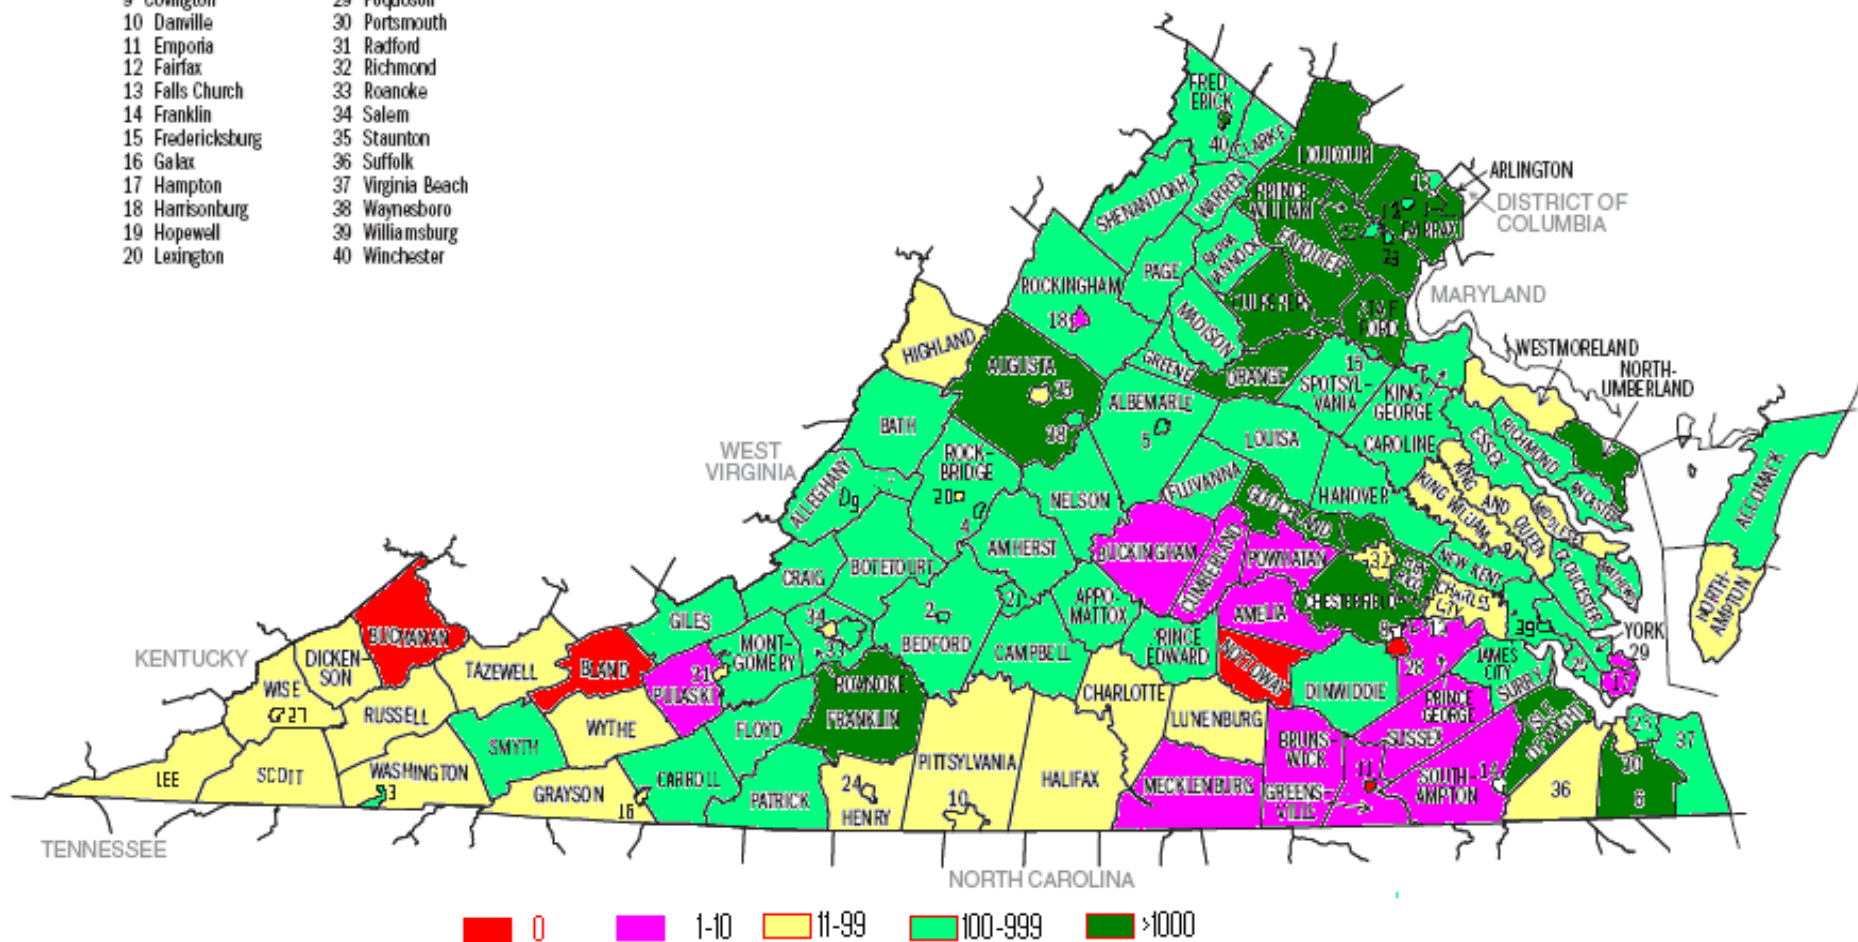

1 Alexandria	21 Lynchburg
2 Bedford	22 Manassas
3 Bristol	23 Manassas Park
4 Buena Vista	24 Martinsville
5 Charlottesville	25 Newport News
6 Chesapeake	26 Norfolk
7 Clifton Forge	27 Norton
8 Colonial Heights	28 Petersburg
9 Covington	29 Poquoson
10 Danville	30 Portsmouth
11 Emporia	31 Radford
12 Fairfax	32 Richmond
13 Falls Church	33 Roanoke
14 Franklin	34 Salem
15 Fredericksburg	35 Staunton
16 Galax	36 Suffolk
17 Hampton	37 Virginia Beach
18 Harrisonburg	38 Waynesboro
19 Hopewell	39 Williamsburg
20 Lexington	40 Winchester