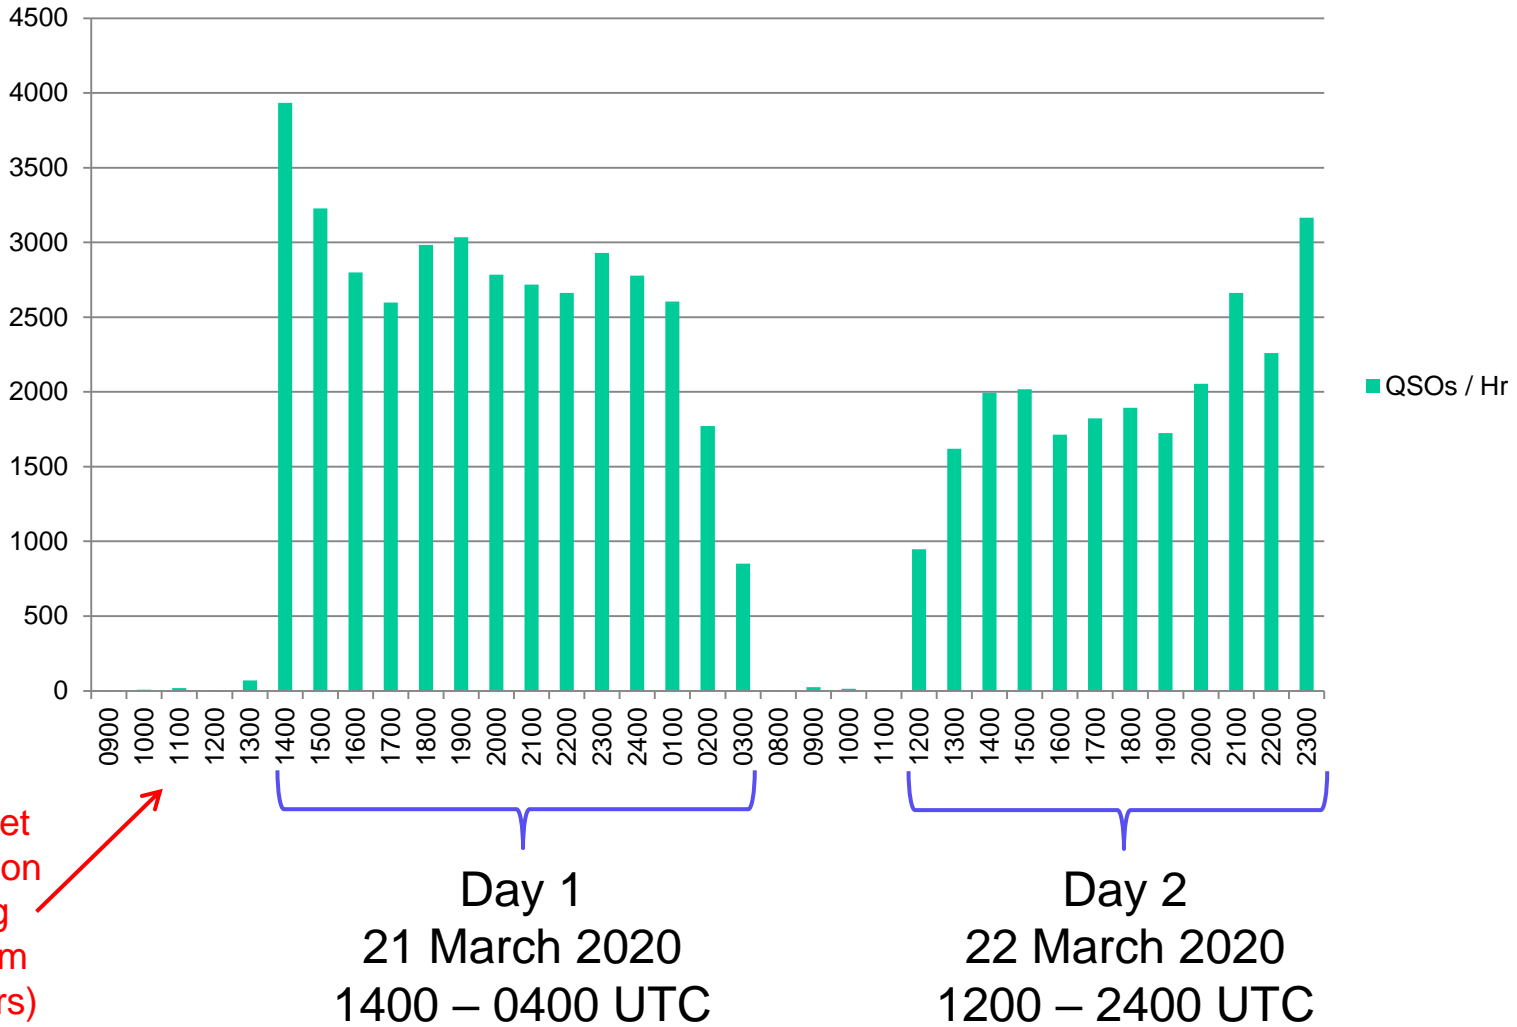

Band QSOs

Band	2016	2017	2018	2019	2020	2021	2022
160M	119	294	42	198	88	197	111
80M	11,008	16,924	22,055	25,179	37,615	33,937	16,166
40M	29,319	13,222	12,556	13,380	15,188	18,674	52,264
20M	6,074	5,082	4,232	3,361	4,830	4,702	10,458
15M	430	269	189	221	173	194	1,207
10M	65	271	68	152	120	171	119
6M	146	345	77	164	126	179	204
2M	1,565	2,401	1,458	1,559	2,407	3,464	2,096
1.25M	280	331	98	149	230	576	306
70cm	525	795	821	526	956	1,561	734
33cm	128					110	18
23cm/1.24G					1	31	18
30M			74				
17M			1				
12M			1				
Grand Total	49,660	39,939	41,669	44,895	61,734	63,796	83,683

Shift
from 80M
to 40M
To 20M

2020 VQP QSOs reported per Hour