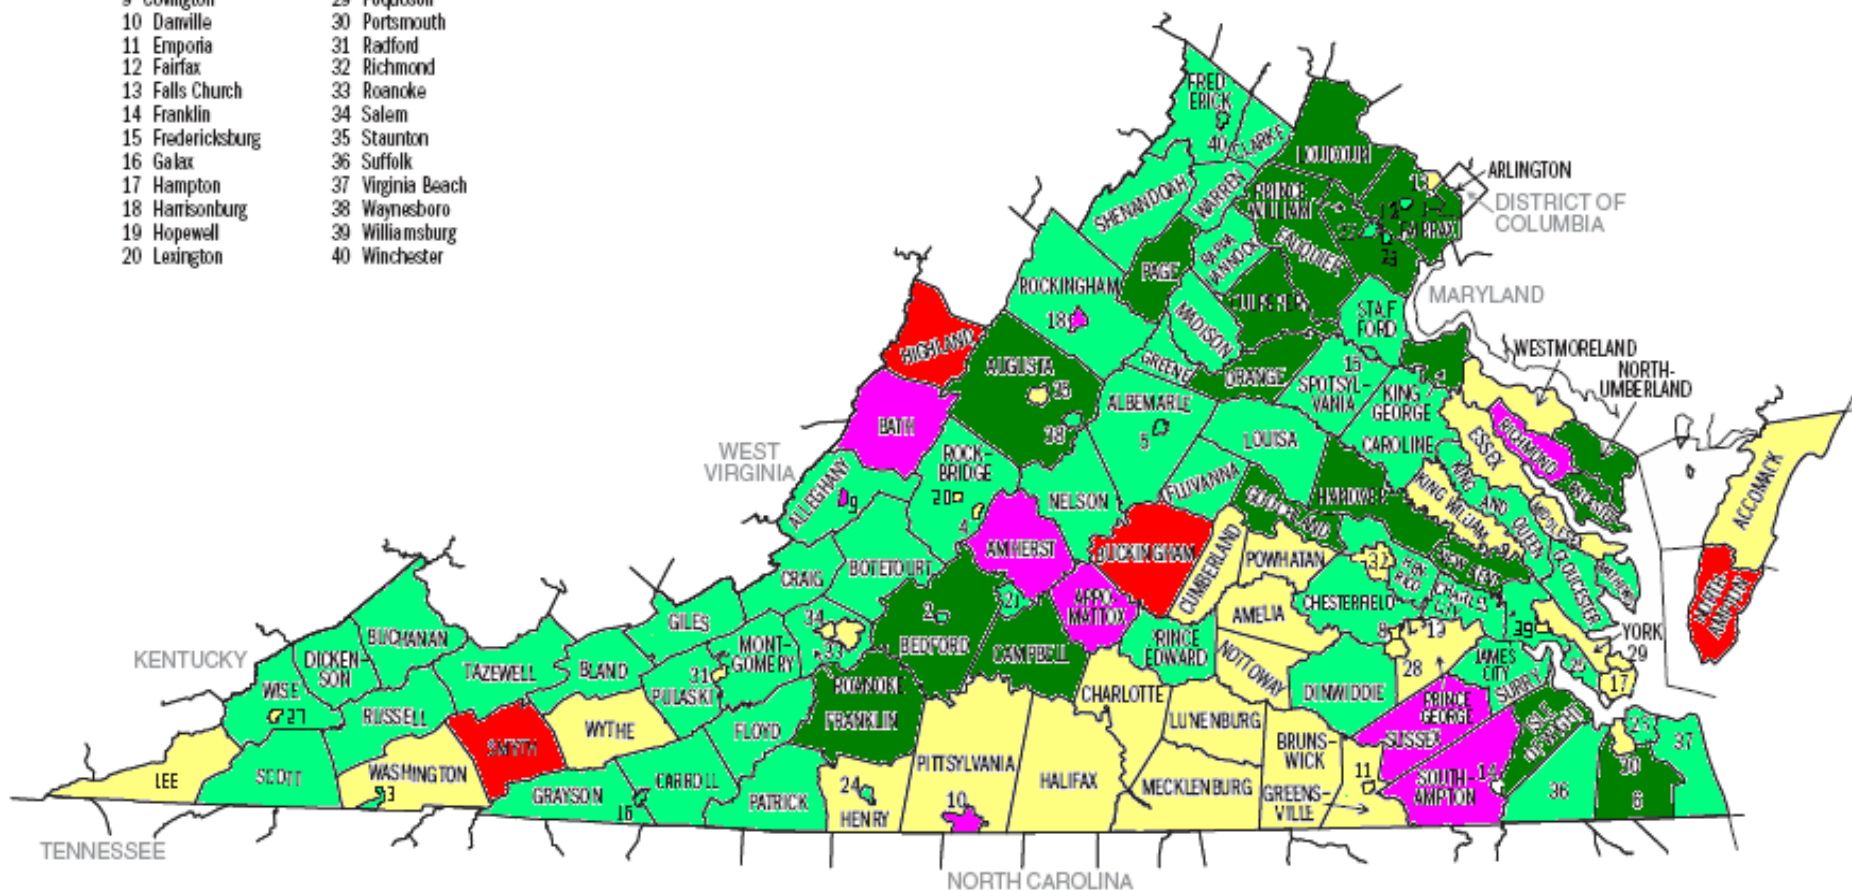

1 Alexandria	21 Lynchburg
2 Bedford	22 Manassas
3 Bristol	23 Manassas Park
4 Buena Vista	24 Martinsville
5 Charlottesville	25 Newport News
6 Chesapeake	26 Norfolk
7 Clifton Forge	27 Norton
8 Colonial Heights	28 Petersburg
9 Covington	29 Poquoson
10 Danville	30 Portsmouth
11 Emporia	31 Radford
12 Fairfax	32 Richmond
13 Falls Church	33 Roanoke
14 Franklin	34 Salem
15 Fredericksburg	35 Staunton
16 Galax	36 Suffolk
17 Hampton	37 Virginia Beach
18 Harrisonburg	38 Waynesboro
19 Hopewell	39 Williamsburg
20 Lexington	40 Winchester