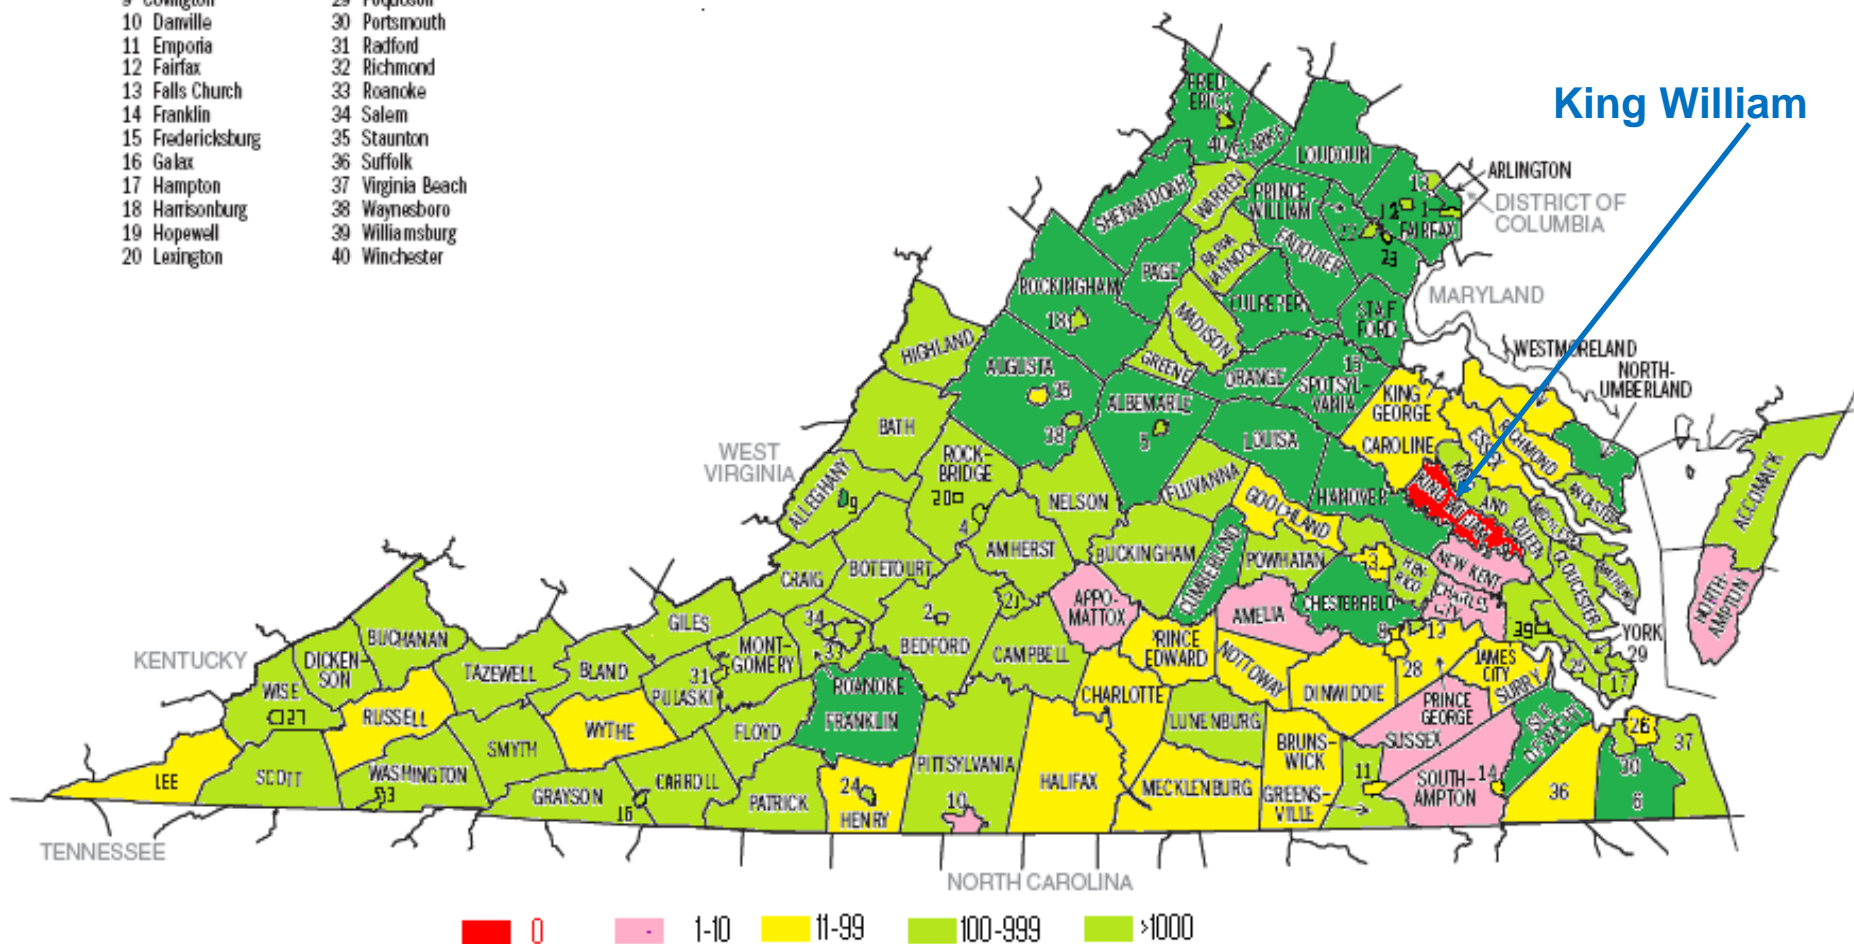

1 Alexandria	21 Lynchburg
2 Bedford	22 Manassas
3 Bristol	23 Manassas Park
4 Buena Vista	24 Martinsville
5 Charlottesville	25 Newport News
6 Chesapeake	26 Norfolk
7 Clifton Forge	27 Norton
8 Colonial Heights	28 Petersburg
9 Covington	29 Poquoson
10 Danville	30 Portsmouth
11 Emporia	31 Radford
12 Fairfax	32 Richmond
13 Falls Church	33 Roanoke
14 Franklin	34 Salem
15 Fredericksburg	35 Staunton
16 Galax	36 Suffolk
17 Hampton	37 Virginia Beach
18 Harrisonburg	38 Waynesboro
19 Hopewell	39 Williamsburg
20 Lexington	40 Winchester