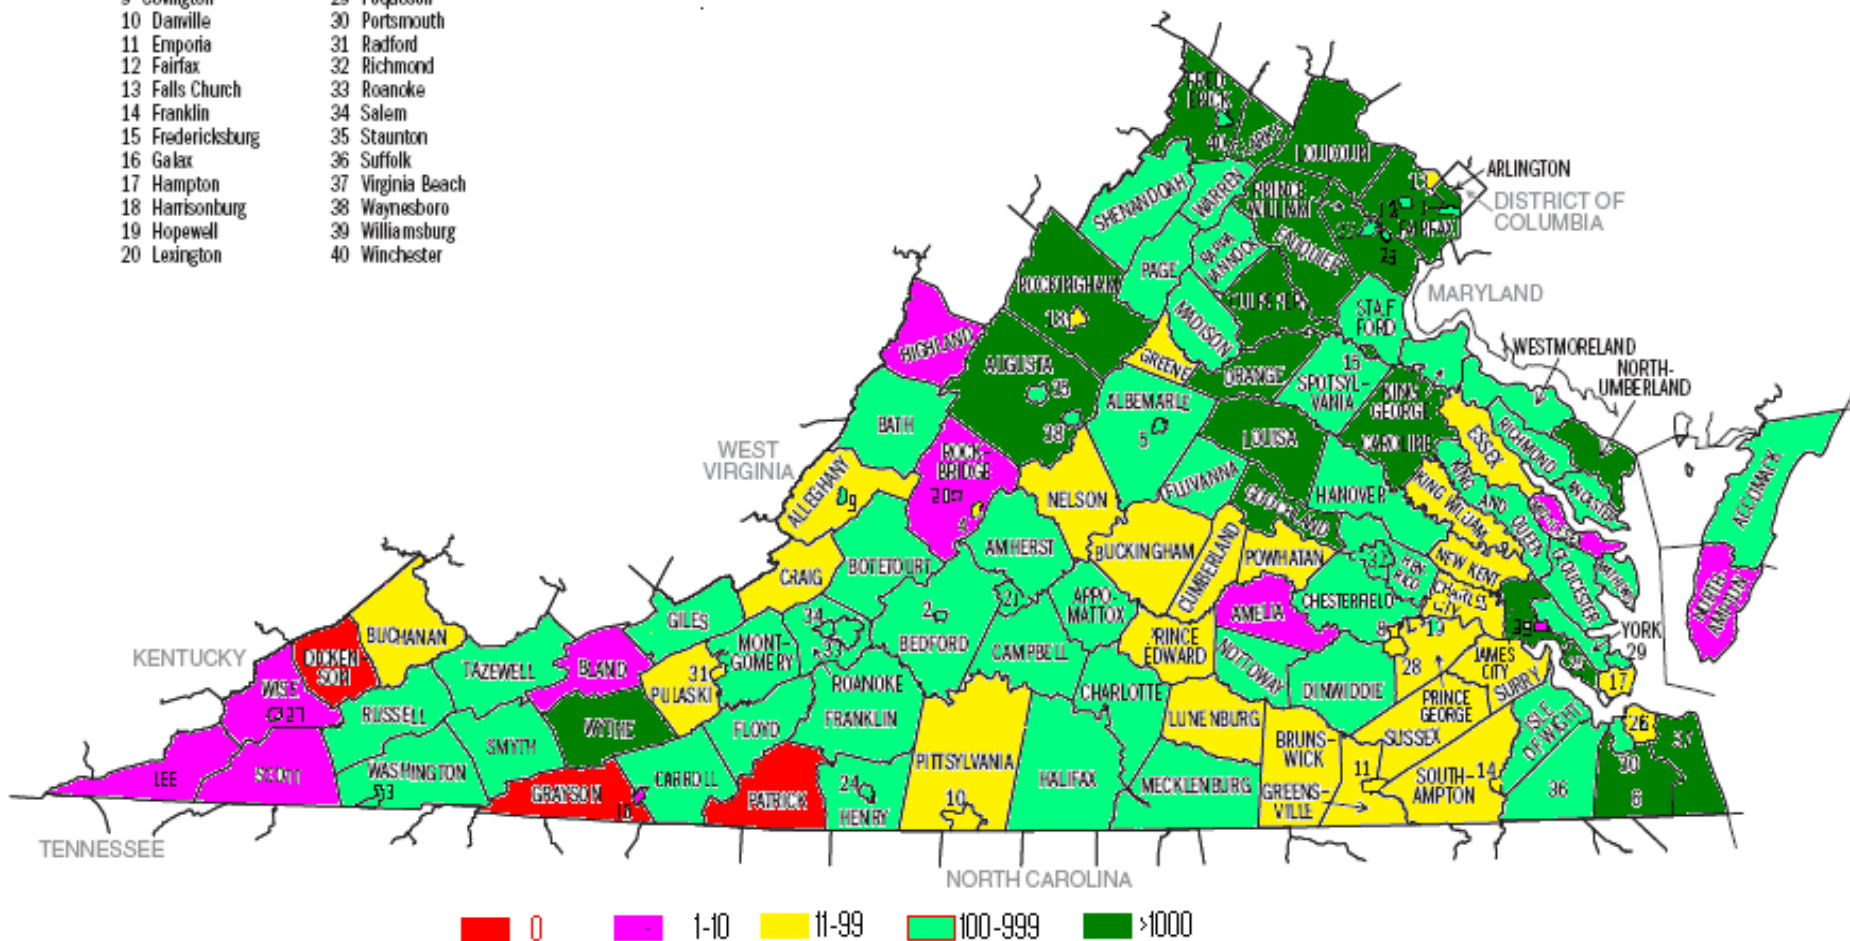

1 Alexandria	21 Lynchburg
2 Bedford	22 Manassas
3 Bristol	23 Manassas Park
4 Buena Vista	24 Martinsville
5 Charlottesville	25 Newport News
6 Chesapeake	26 Norfolk
7 Clifton Forge	27 Norton
8 Colonial Heights	28 Petersburg
9 Covington	29 Poquoson
10 Danville	30 Portsmouth
11 Emporia	31 Radford
12 Fairfax	32 Richmond
13 Falls Church	33 Roanoke
14 Franklin	34 Salem
15 Fredericksburg	35 Staunton
16 Galax	36 Suffolk
17 Hampton	37 Virginia Beach
18 Harrisonburg	38 Waynesboro
19 Hopewell	39 Williamsburg
20 Lexington	40 Winchester