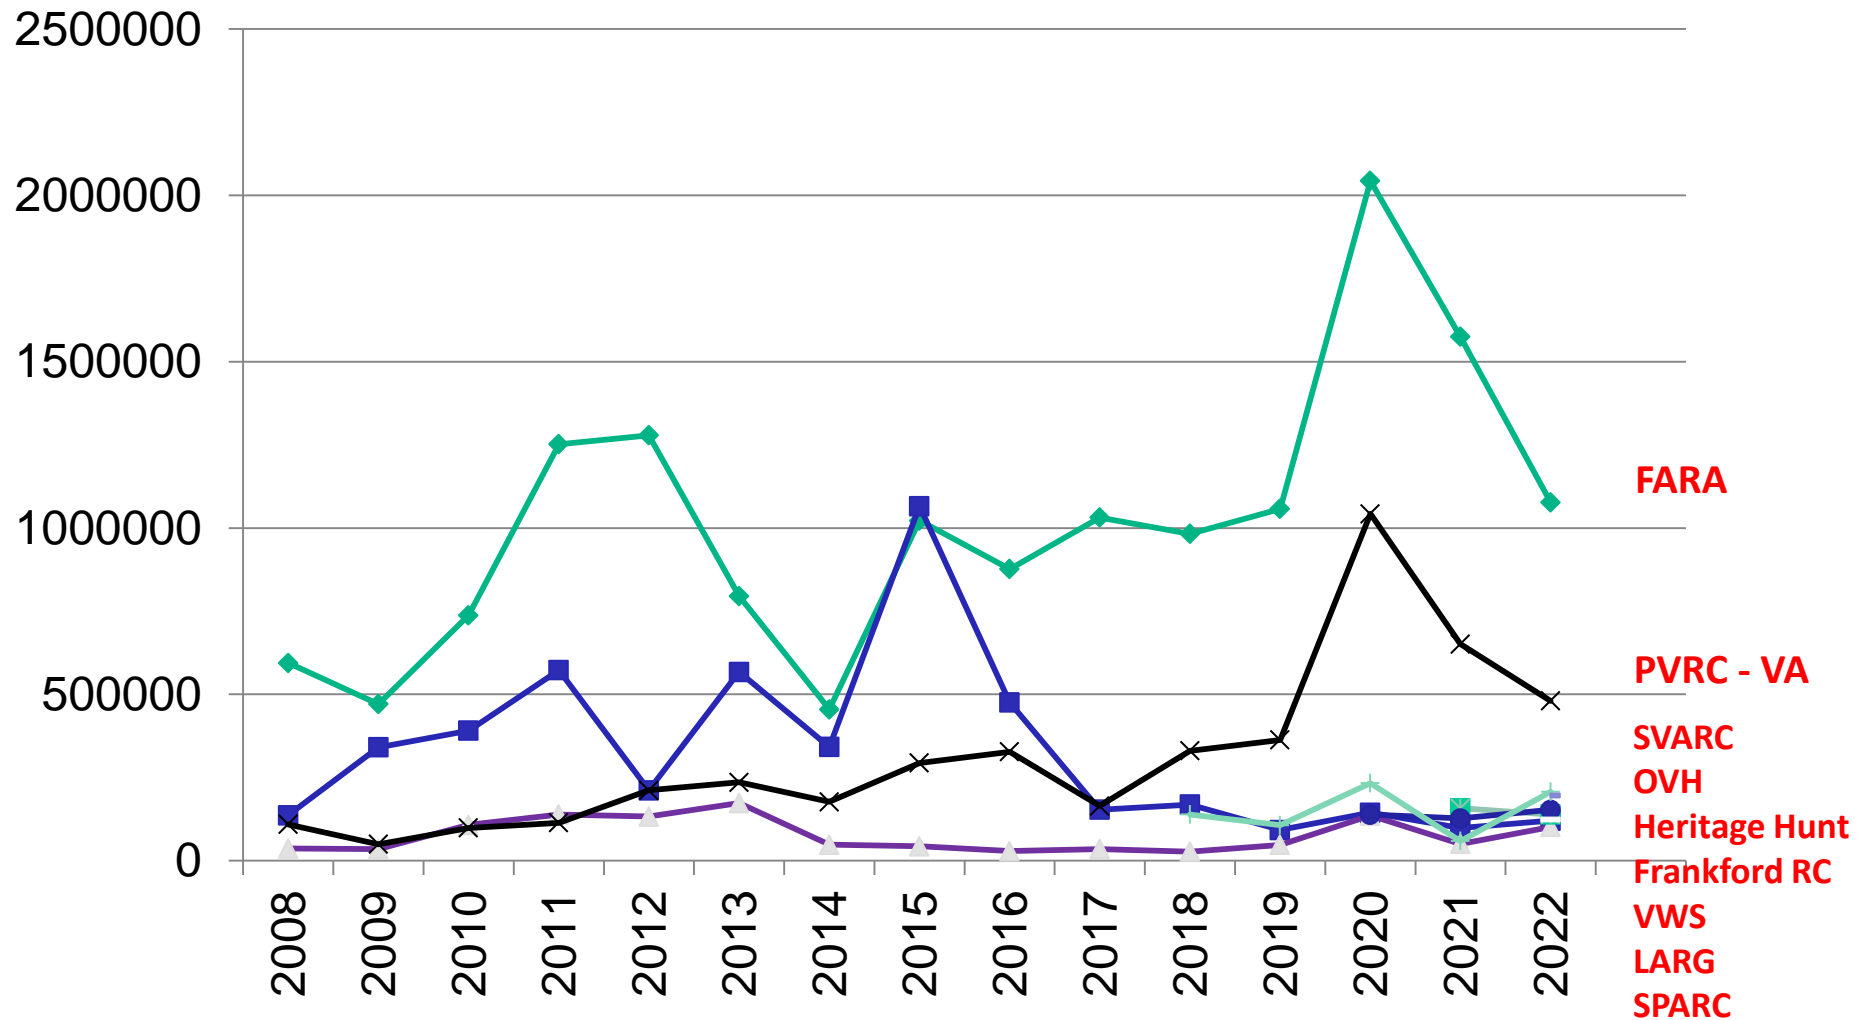

High Club – VA QSOs Only

High Club – VA QSOs Only

Club	No. of C/IC	QSO Points	Score
None Stated	129	17055	220095
FARA	118	9128	1077104
PVRC VA	115	4174	480010
PVRC MD	111	3228	358308
Shenandoah Valley ARC	102	2028	206856
Ole Virginia Hams	103	1900	195700
Heritage Hunt Hams	99	1541	152559
Frankford RC	104	1332	138528
Vienna Vireless Society	99	1250	123750
LARG	96	1249	119904
Tennessee Contest Group	93	1205	112065
Florida Contest Group	95	1177	111815
Yankee Clipper CC	100	1102	110200
Alexandria RC	92	1178	108376
PVRC NC	96	1110	106560
SPARC	93	1089	101277
Slovak Contest Group	110	805	88550
DDCC	93	921	85653
Rappahannock ARA CG	92	921	84732
Shenandoah Valley Wireless	90	917	82530
South East Contest Club	86	914	78604
Albemarle ARC	91	793	72163
Bavarian Contest Club	99	663	65637

Club	No. of C/IC	QSO Points	Score
Hudson Valley Contesters & DX	83	788	65404
Roanoke Valley ARC	90	665	59850
Franklin County VA ARC	91	652	59332
Minnesota Wireless Assn	85	673	57205
NFRS	95	594	56430
Central Virginia CC	82	676	55432
The Villages ARC	88	532	46816
East Lansing DX Club	91	491	44681
WVDXC	93	467	43431
Tennessee Valley DX Ass	77	538	41426
CDXA	78	525	40950
Swamp Fox Contest Club	75	514	38550
Williamsburg Area ARC	85	433	36805
SMC	68	535	36380
USS Wisconsin Radio Club	84	403	33852
Yardhogs	74	457	33818
Kentucky Contest Group	79	333	26307
Woodbridge Wireless	79	329	25991
PVRC WV	72	355	25560
Alamance ARC	78	326	25428
Great Lakes CWOps Club	78	319	24882
Mad River RC	66	368	24288
North Coast Contesters	75	322	24150
DFW Contest Group	61	356	21716
Chesapeake ARS	65	294	19110
Lake Area ARK	61	289	17629