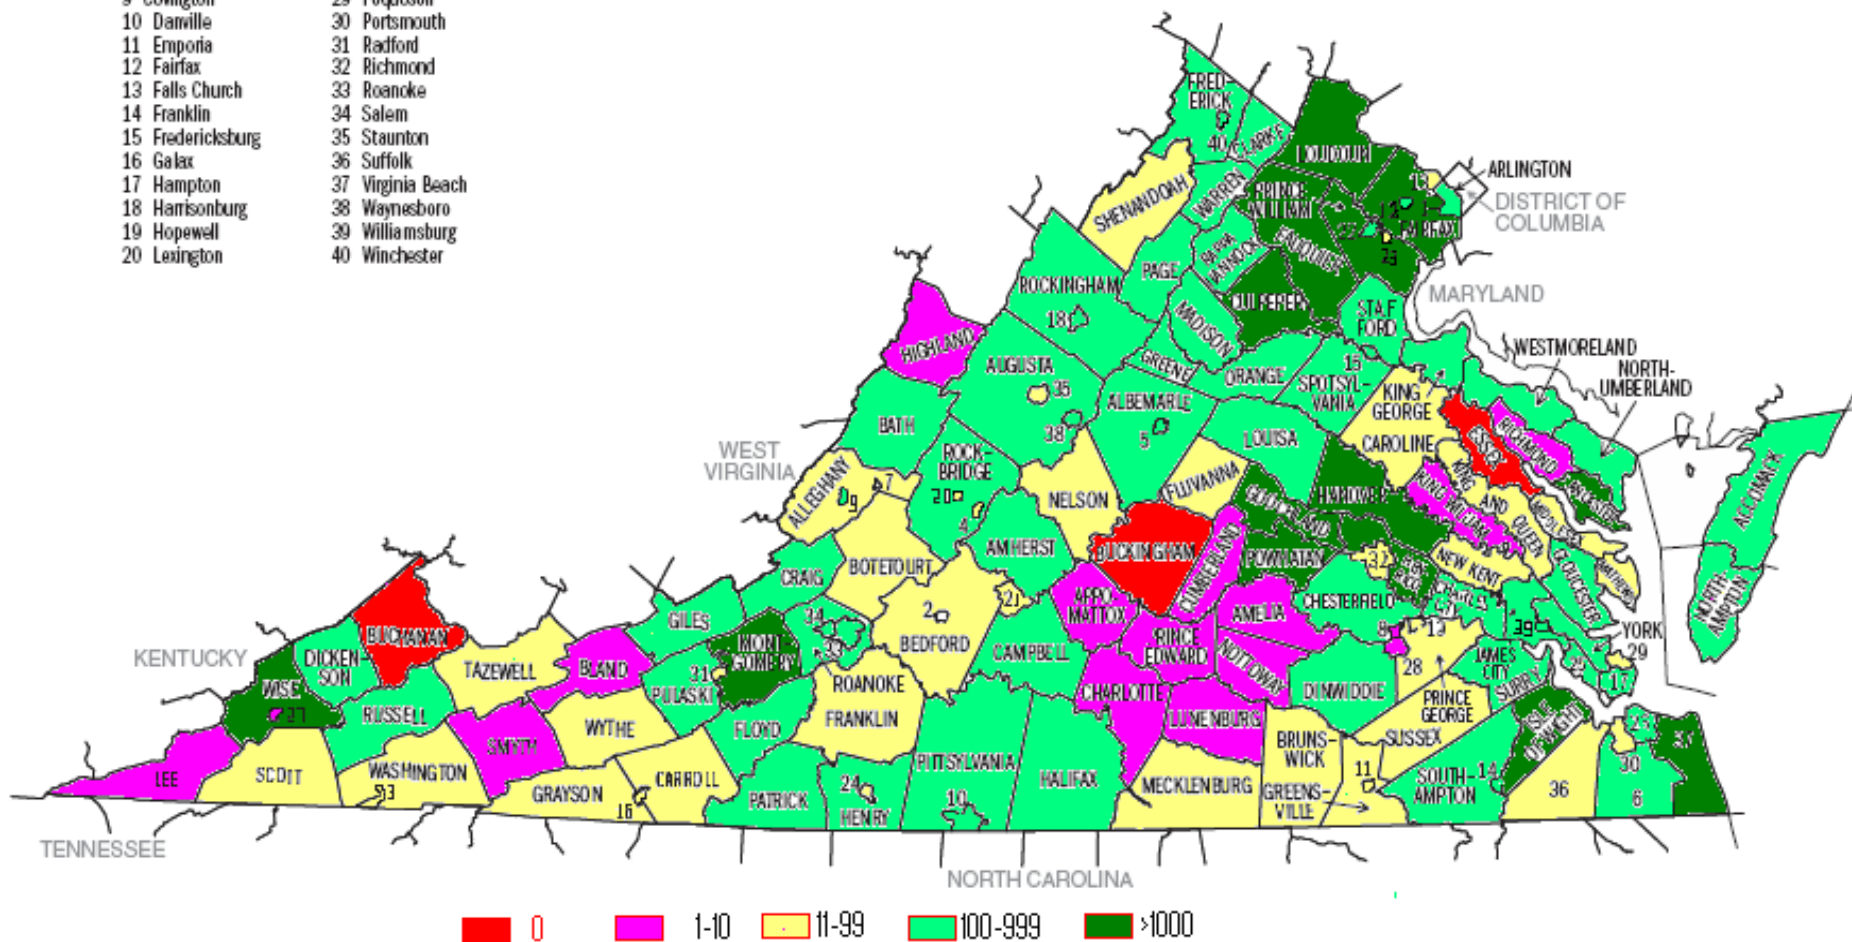

1 Alexandria	21 Lynchburg
2 Bedford	22 Manassas
3 Bristol	23 Manassas Park
4 Buena Vista	24 Martinsville
5 Charlottesville	25 Newport News
6 Chesapeake	26 Norfolk
7 Clifton Forge	27 Norton
8 Colonial Heights	28 Petersburg
9 Covington	29 Poquoson
10 Danville	30 Portsmouth
11 Emporia	31 Radford
12 Fairfax	32 Richmond
13 Falls Church	33 Roanoke
14 Franklin	34 Salem
15 Fredericksburg	35 Staunton
16 Galax	36 Suffolk
17 Hampton	37 Virginia Beach
18 Harrisonburg	38 Waynesboro
19 Hopewell	39 Williamsburg
20 Lexington	40 Winchester