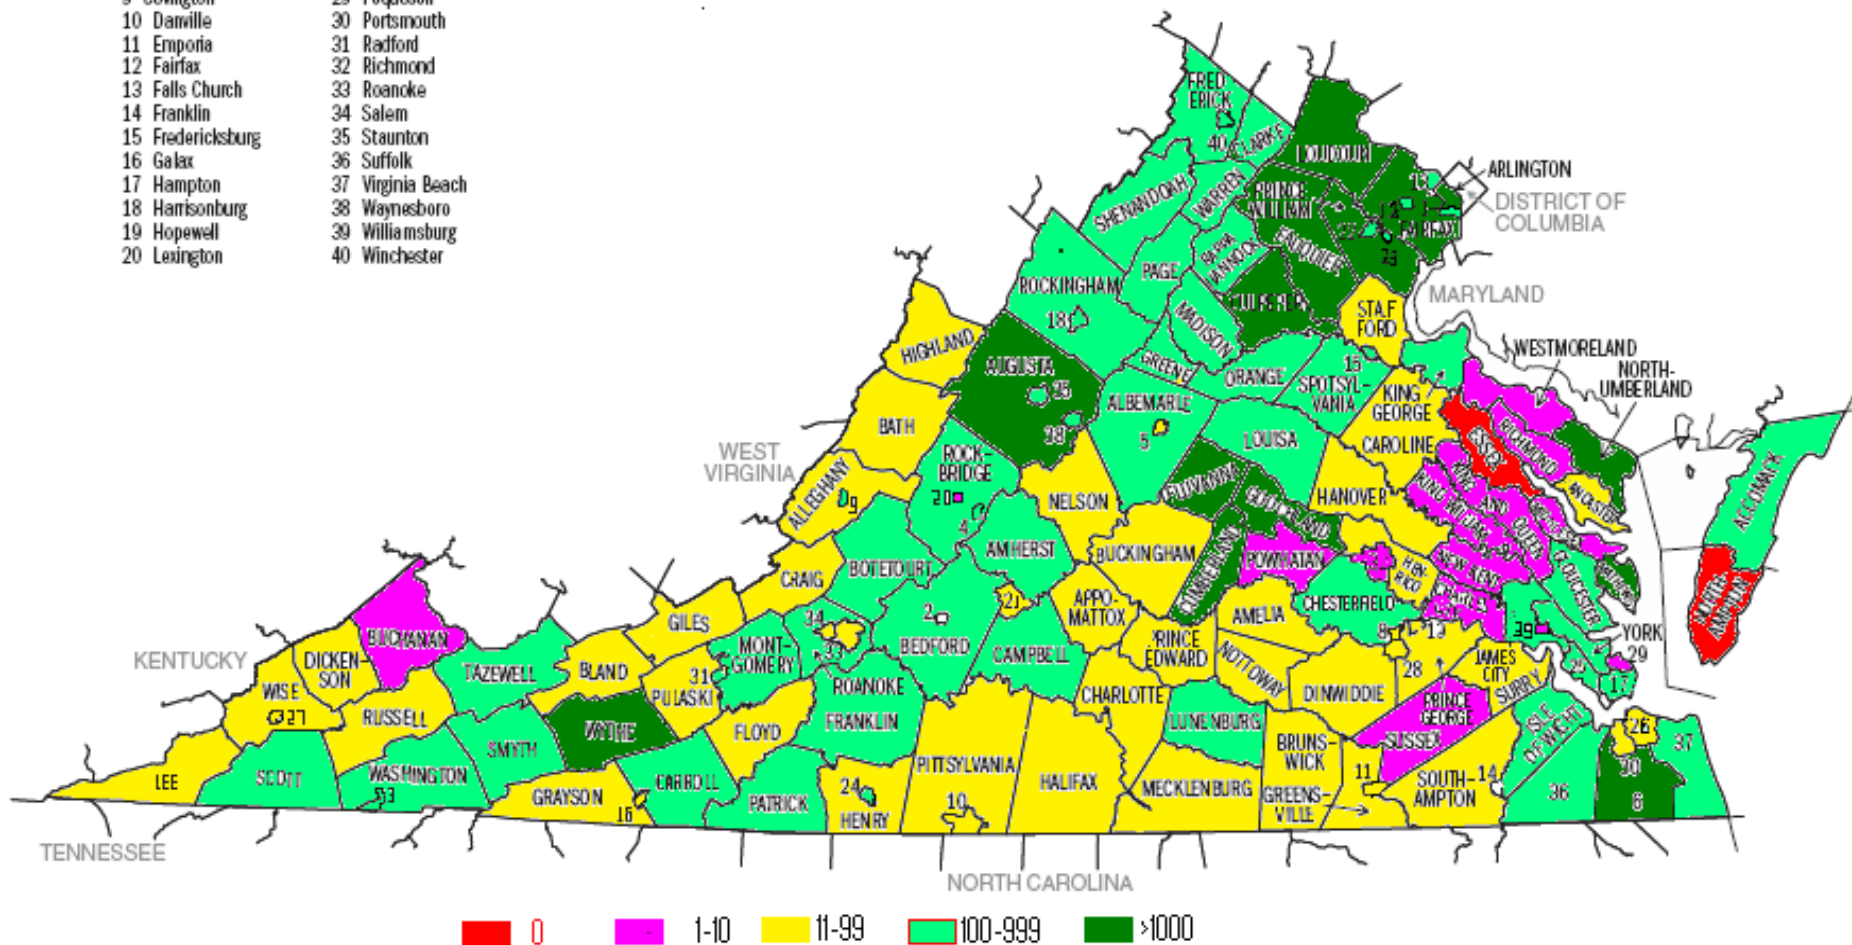

1 Alexandria	21 Lynchburg
2 Bedford	22 Manassas
3 Bristol	23 Manassas Park
4 Buena Vista	24 Martinsville
5 Charlottesville	25 Newport News
6 Chesapeake	26 Norfolk
7 Clifton Forge	27 Norton
8 Colonial Heights	28 Petersburg
9 Covington	29 Poquoson
10 Danville	30 Portsmouth
11 Emporia	31 Radford
12 Fairfax	32 Richmond
13 Falls Church	33 Roanoke
14 Franklin	34 Salem
15 Fredericksburg	35 Staunton
16 Galax	36 Suffolk
17 Hampton	37 Virginia Beach
18 Harrisonburg	38 Waynesboro
19 Hopewell	39 Williamsburg
20 Lexington	40 Winchester