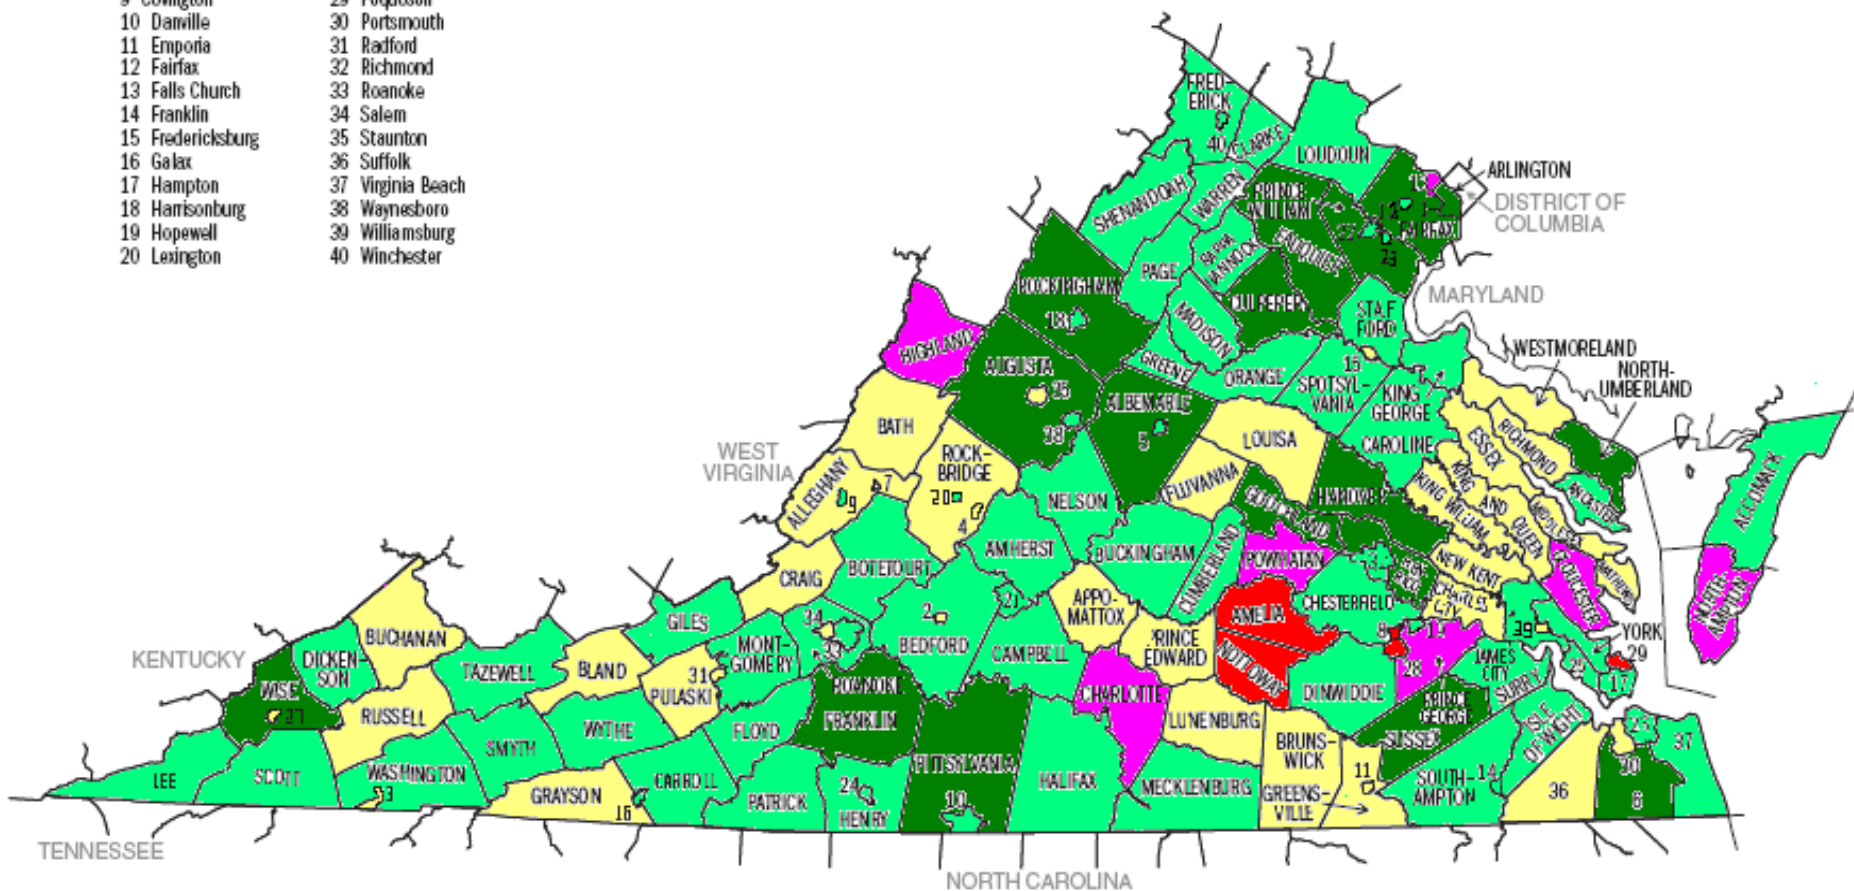

1 Alexandria	21 Lynchburg
2 Bedford	22 Manassas
3 Bristol	23 Manassas Park
4 Buena Vista	24 Martinsville
5 Charlottesville	25 Newport News
6 Chesapeake	26 Norfolk
7 Clifton Forge	27 Norton
8 Colonial Heights	28 Petersburg
9 Covington	29 Poquoson
10 Danville	30 Portsmouth
11 Emporia	31 Radford
12 Fairfax	32 Richmond
13 Falls Church	33 Roanoke
14 Franklin	34 Salem
15 Fredericksburg	35 Staunton
16 Galax	36 Suffolk
17 Hampton	37 Virginia Beach
18 Harrisonburg	38 Waynesboro
19 Hopewell	39 Williamsburg
20 Lexington	40 Winchester