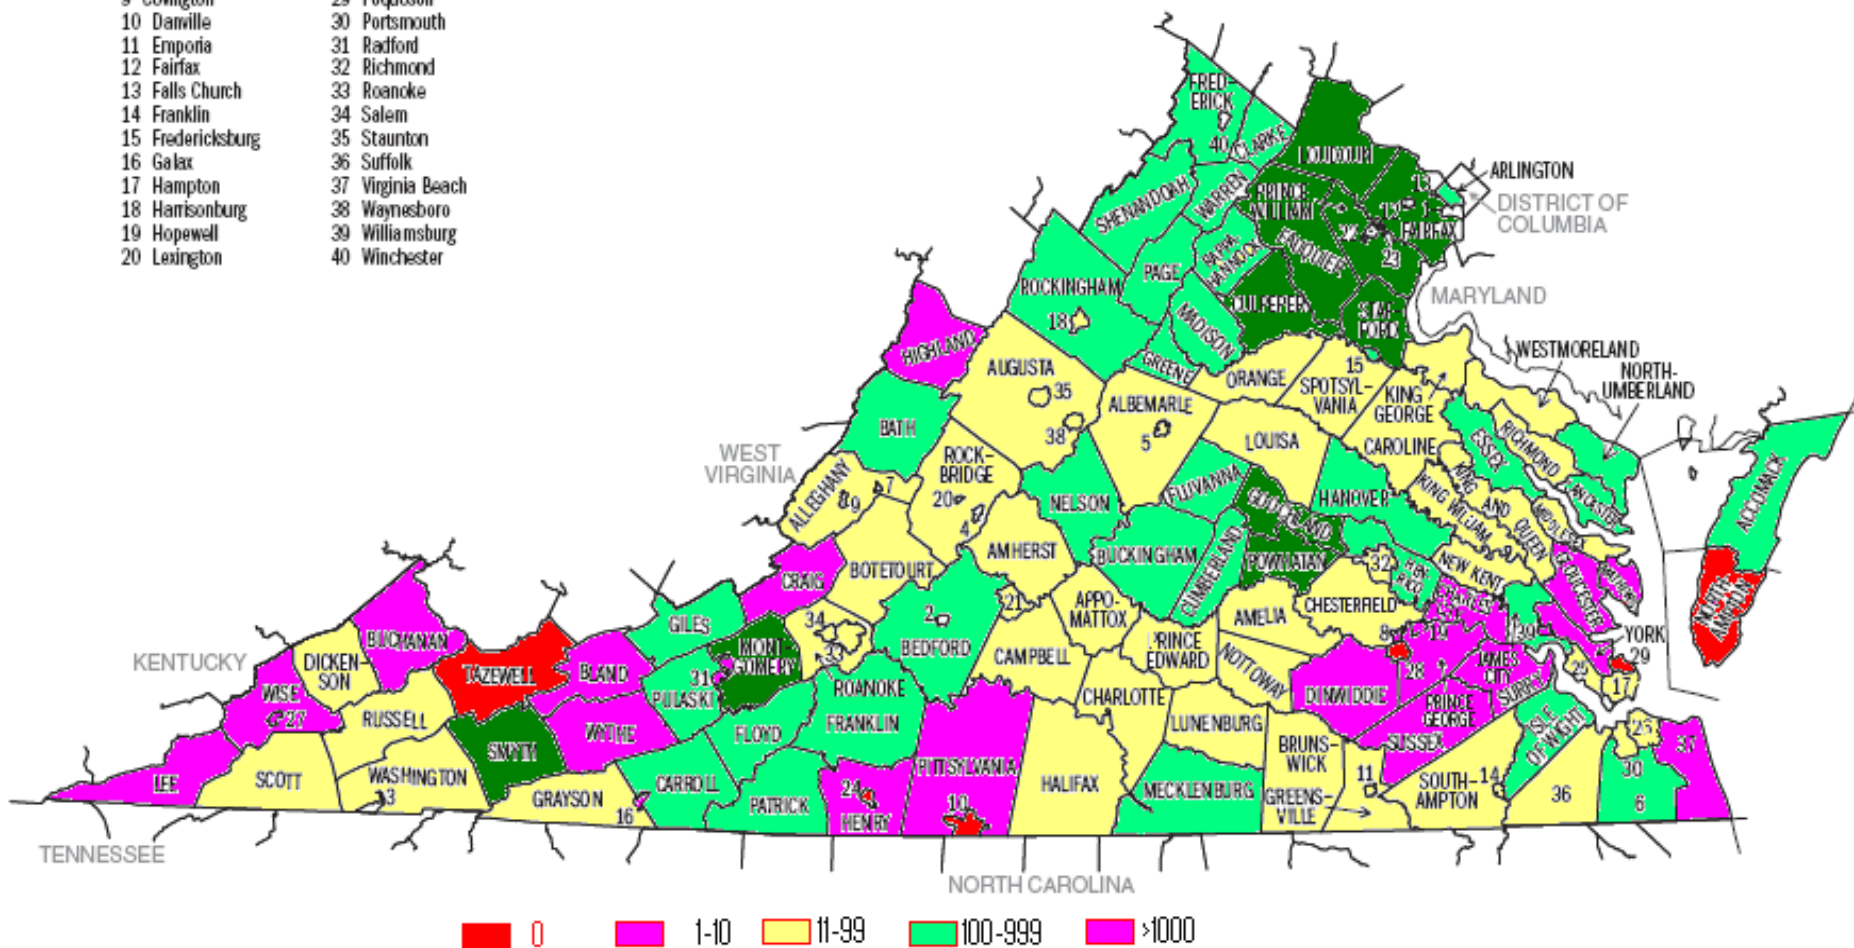

1 Alexandria	21 Lynchburg
2 Bedford	22 Manassas
3 Bristol	23 Manassas Park
4 Buena Vista	24 Martinsville
5 Charlottesville	25 Newport News
6 Chesapeake	26 Norfolk
7 Clifton Forge	27 Norton
8 Colonial Heights	28 Petersburg
9 Covington	29 Poquoson
10 Danville	30 Portsmouth
11 Emporia	31 Radford
12 Fairfax	32 Richmond
13 Falls Church	33 Roanoke
14 Franklin	34 Salem
15 Fredericksburg	35 Staunton
16 Galax	36 Suffolk
17 Hampton	37 Virginia Beach
18 Harrisonburg	38 Waynesboro
19 Hopewell	39 Williamsburg
20 Lexington	40 Winchester