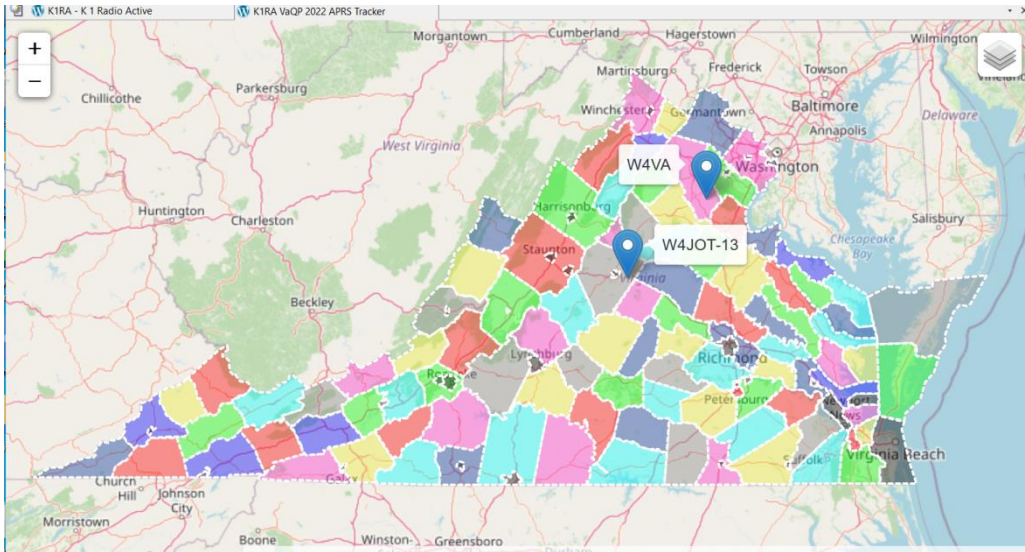

k1ra@k1ra.us