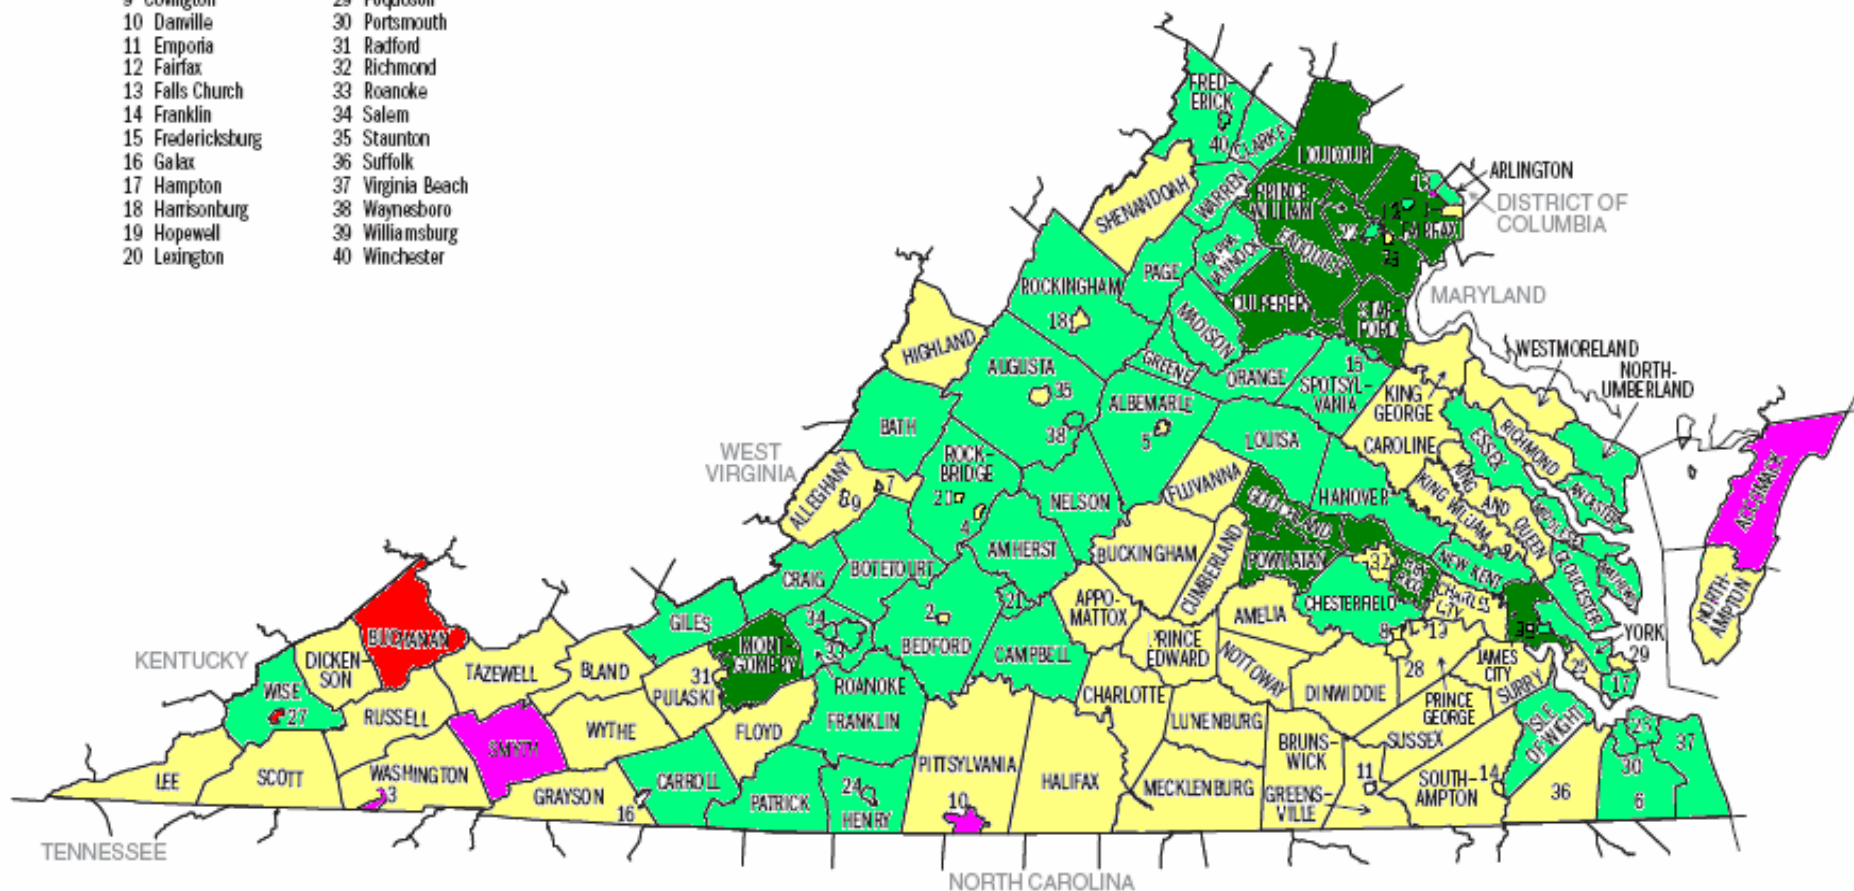

1 Alexandria	21 Lynchburg
2 Bedford	22 Manassas
3 Bristol	23 Manassas Park
4 Buena Vista	24 Martinsville
5 Charlottesville	25 Newport News
6 Chesapeake	26 Norfolk
7 Clifton Forge	27 Norton
8 Colonial Heights	28 Petersburg
9 Covington	29 Poquoson
10 Danville	30 Portsmouth
11 Emporia	31 Radford
12 Fairfax	32 Richmond
13 Falls Church	33 Roanoke
14 Franklin	34 Salem
15 Fredericksburg	35 Staunton
16 Galax	36 Suffolk
17 Hampton	37 Virginia Beach
18 Harrisonburg	38 Waynesboro
19 Hopewell	39 Williamsburg
20 Lexington	40 Winchester