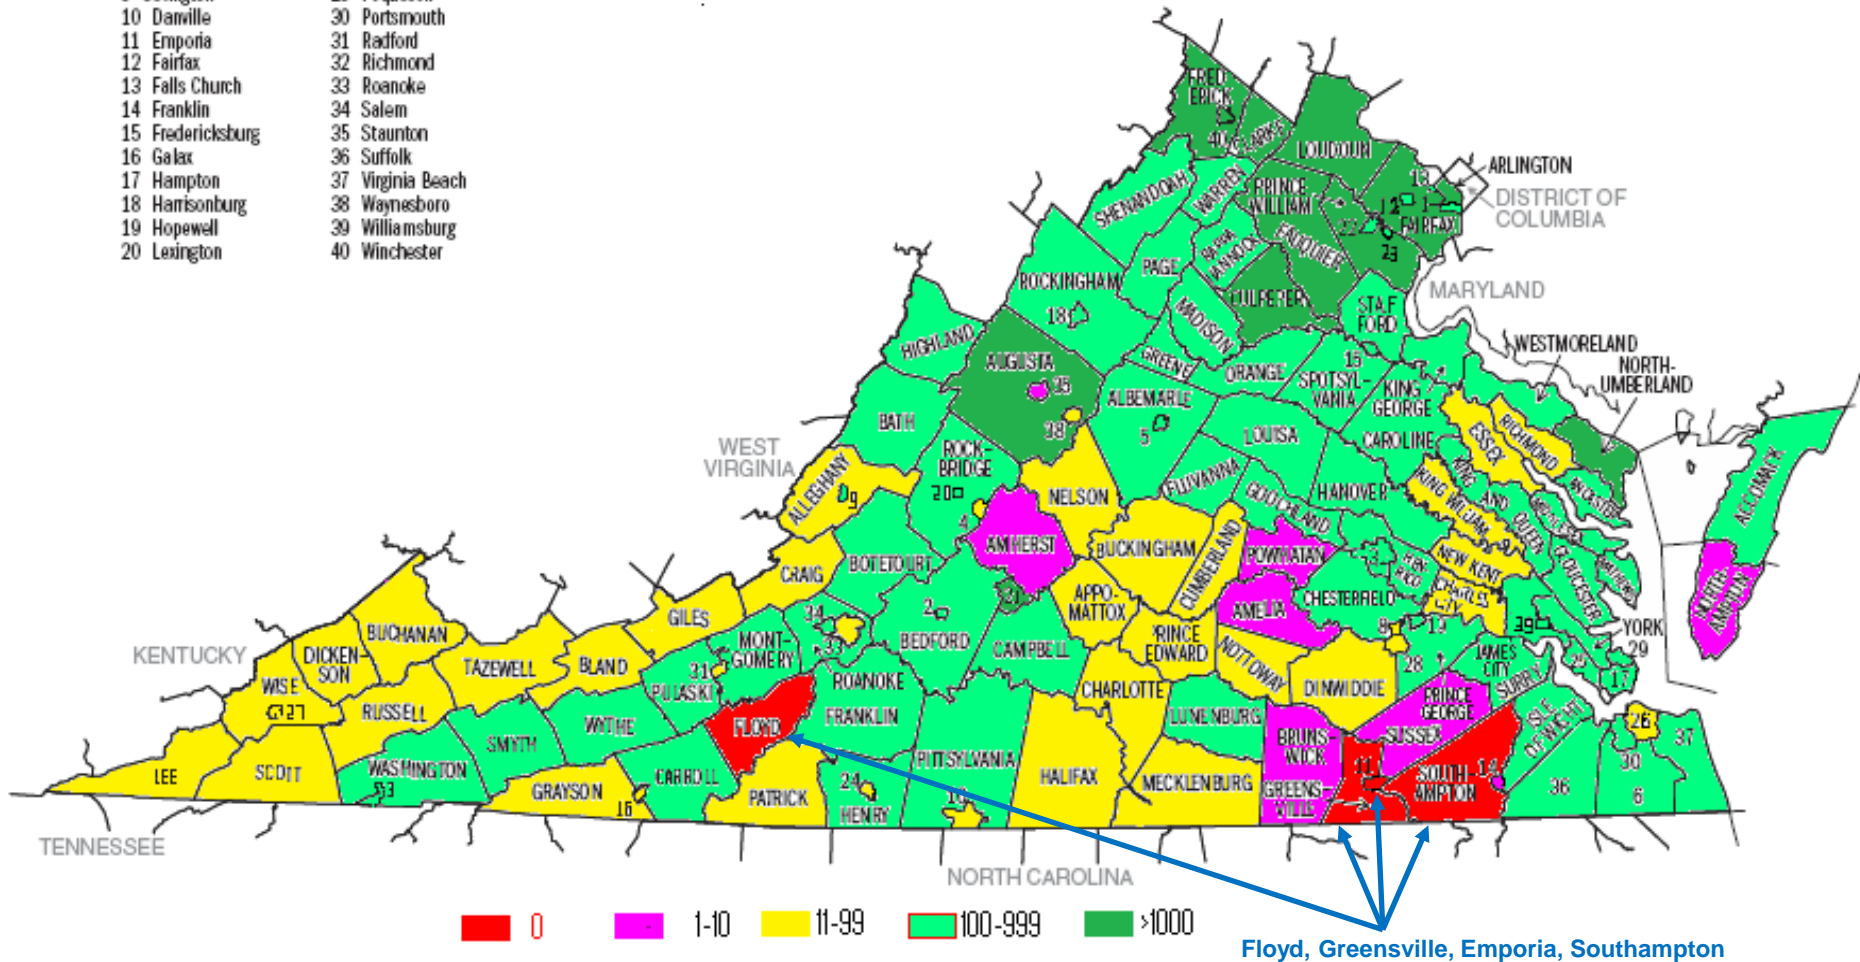

1 Alexandria	21 Lynchburg
2 Bedford	22 Manassas
3 Bristol	23 Manassas Park
4 Buena Vista	24 Martinsville
5 Charlottesville	25 Newport News
6 Chesapeake	26 Norfolk
7 Clifton Forge	27 Norton
8 Colonial Heights	28 Petersburg
9 Covington	29 Poquoson
10 Danville	30 Portsmouth
11 Emporia	31 Radford
12 Fairfax	32 Richmond
13 Falls Church	33 Roanoke
14 Franklin	34 Salem
15 Fredericksburg	35 Staunton
16 Galax	36 Suffolk
17 Hampton	37 Virginia Beach
18 Harrisonburg	38 Waynesboro
19 Hopewell	39 Williamsburg
20 Lexington	40 Winchester