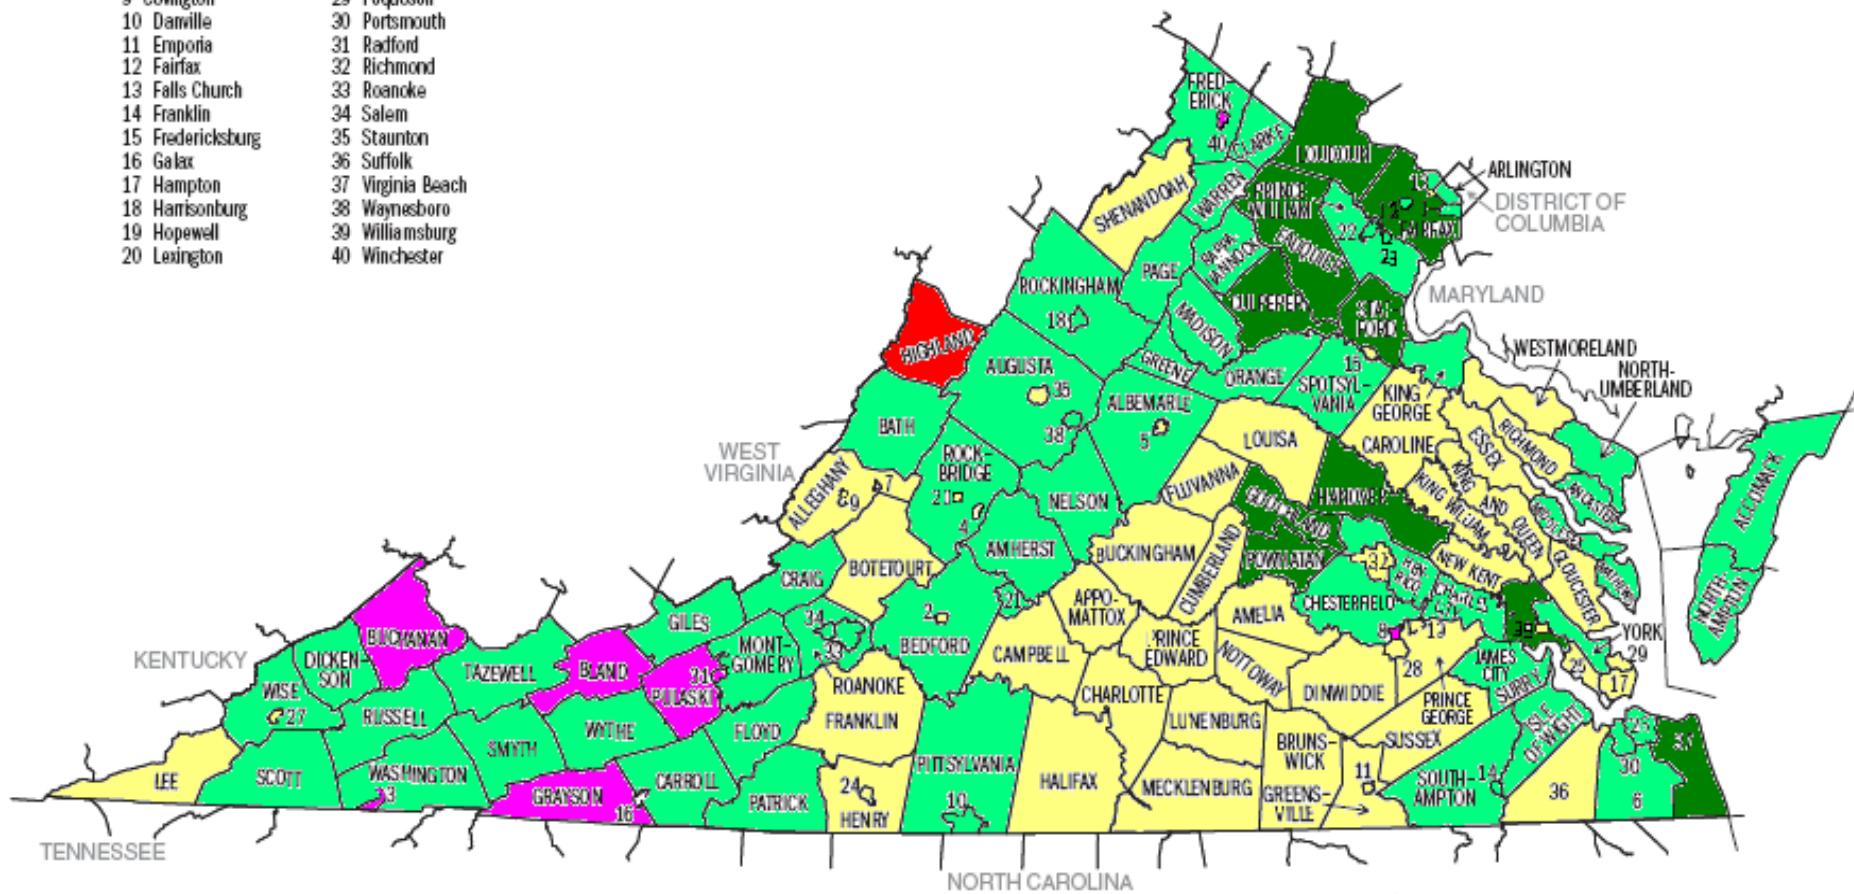

1 Alexandria	21 Lynchburg
2 Bedford	22 Manassas
3 Bristol	23 Manassas Park
4 Buena Vista	24 Martinsville
5 Charlottesville	25 Newport News
6 Chesapeake	26 Norfolk
7 Clifton Forge	27 Norton
8 Colonial Heights	28 Petersburg
9 Covington	29 Poquoson
10 Danville	30 Portsmouth
11 Emporia	31 Radford
12 Fairfax	32 Richmond
13 Falls Church	33 Roanoke
14 Franklin	34 Salem
15 Fredericksburg	35 Staunton
16 Galax	36 Suffolk
17 Hampton	37 Virginia Beach
18 Harrisonburg	38 Waynesboro
19 Hopewell	39 Williamsburg
20 Lexington	40 Winchester