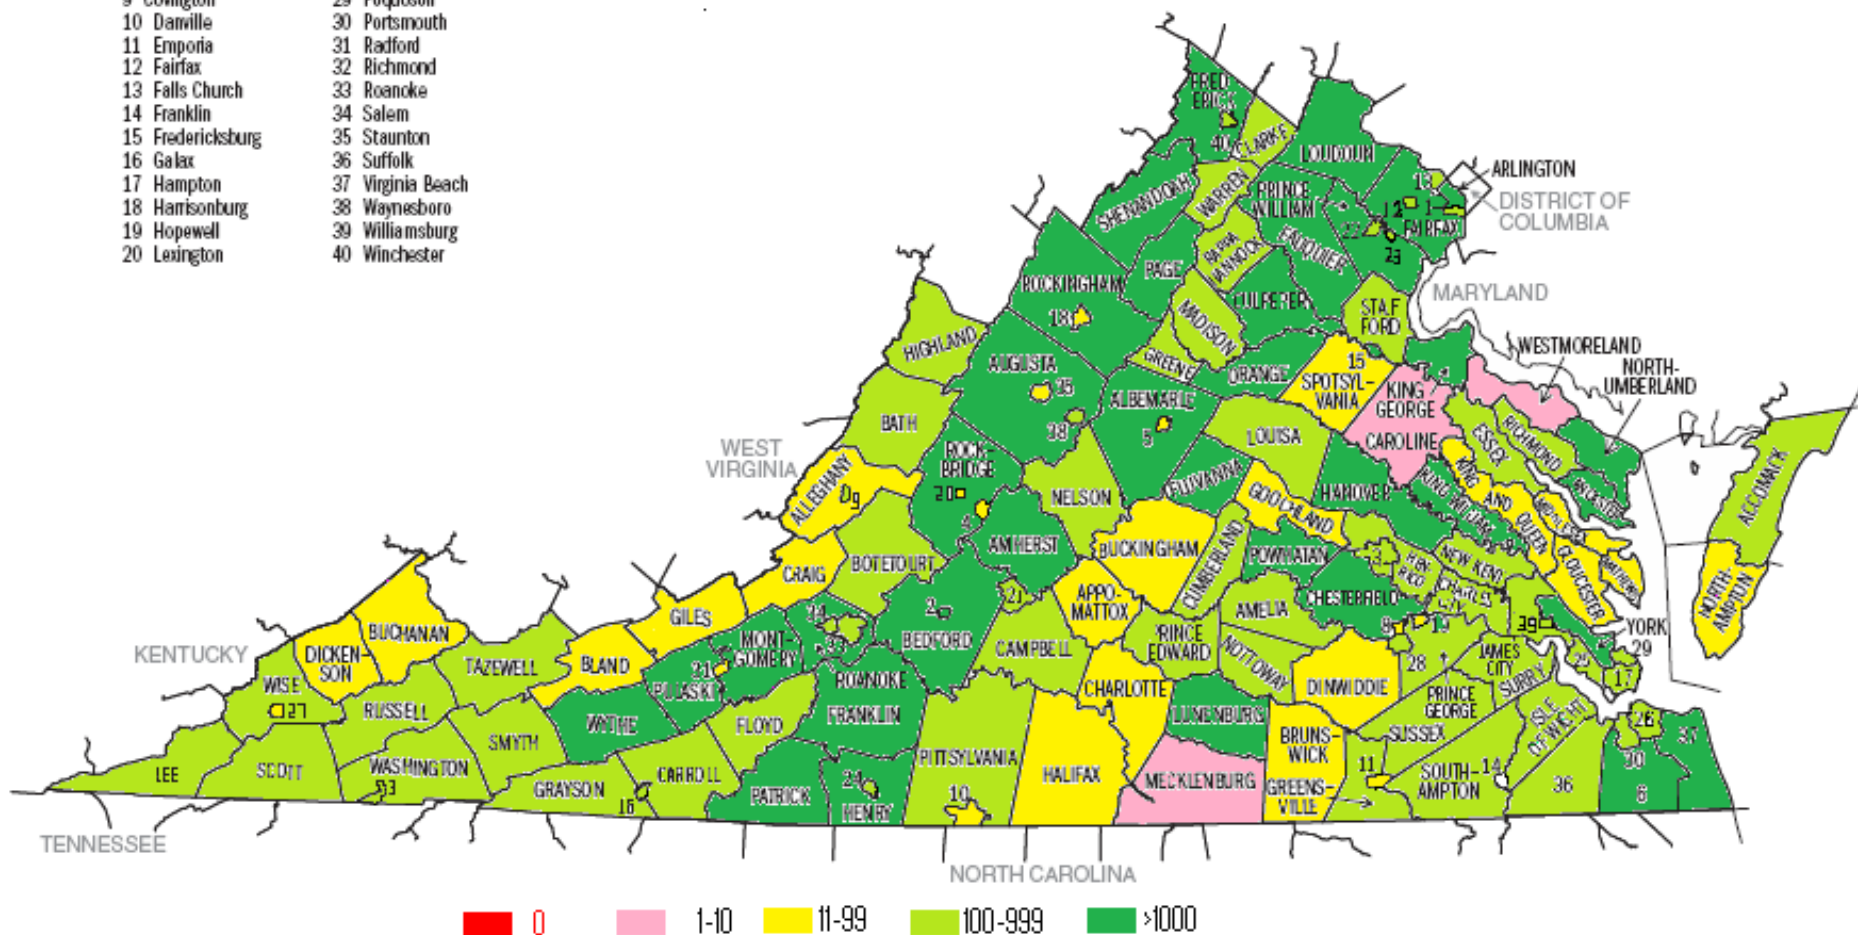

1 Alexandria	21 Lynchburg
2 Bedford	22 Manassas
3 Bristol	23 Manassas Park
4 Buena Vista	24 Martinsville
5 Charlottesville	25 Newport News
6 Chesapeake	26 Norfolk
7 Clifton Forge	27 Norton
8 Colonial Heights	28 Petersburg
9 Covington	29 Poquoson
10 Danville	30 Portsmouth
11 Emporia	31 Radford
12 Fairfax	32 Richmond
13 Falls Church	33 Roanoke
14 Franklin	34 Salem
15 Fredericksburg	35 Staunton
16 Galax	36 Suffolk
17 Hampton	37 Virginia Beach
18 Harrisonburg	38 Waynesboro
19 Hopewell	39 Williamsburg
20 Lexington	40 Winchester