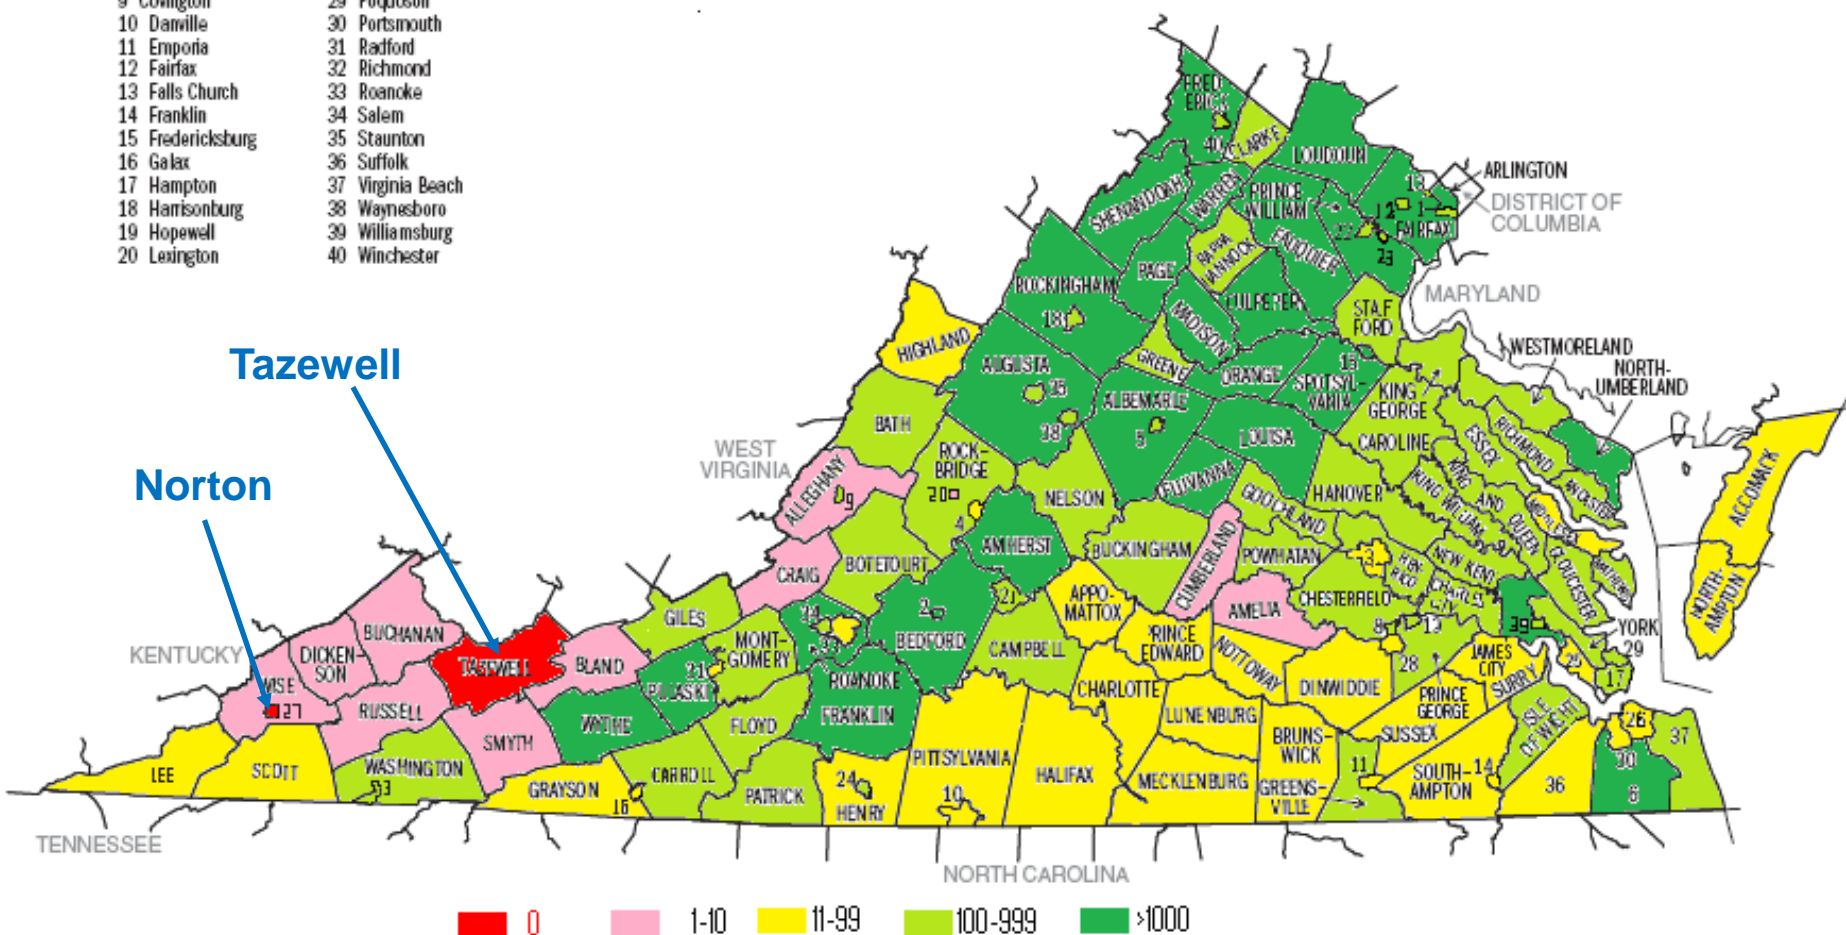

1 Alexandria	21 Lynchburg
2 Bedford	22 Manassas
3 Bristol	23 Manassas Park
4 Buena Vista	24 Martinsville
5 Charlottesville	25 Newport News
6 Chesapeake	26 Norfolk
7 Clifton Forge	27 Norton
8 Colonial Heights	28 Petersburg
9 Covington	29 Poquoson
10 Danville	30 Portsmouth
11 Emporia	31 Radford
12 Fairfax	32 Richmond
13 Falls Church	33 Roanoke
14 Franklin	34 Salem
15 Fredericksburg	35 Staunton
16 Galax	36 Suffolk
17 Hampton	37 Virginia Beach
18 Harrisonburg	38 Waynesboro
19 Hopewell	39 Williamsburg
20 Lexington	40 Winchester