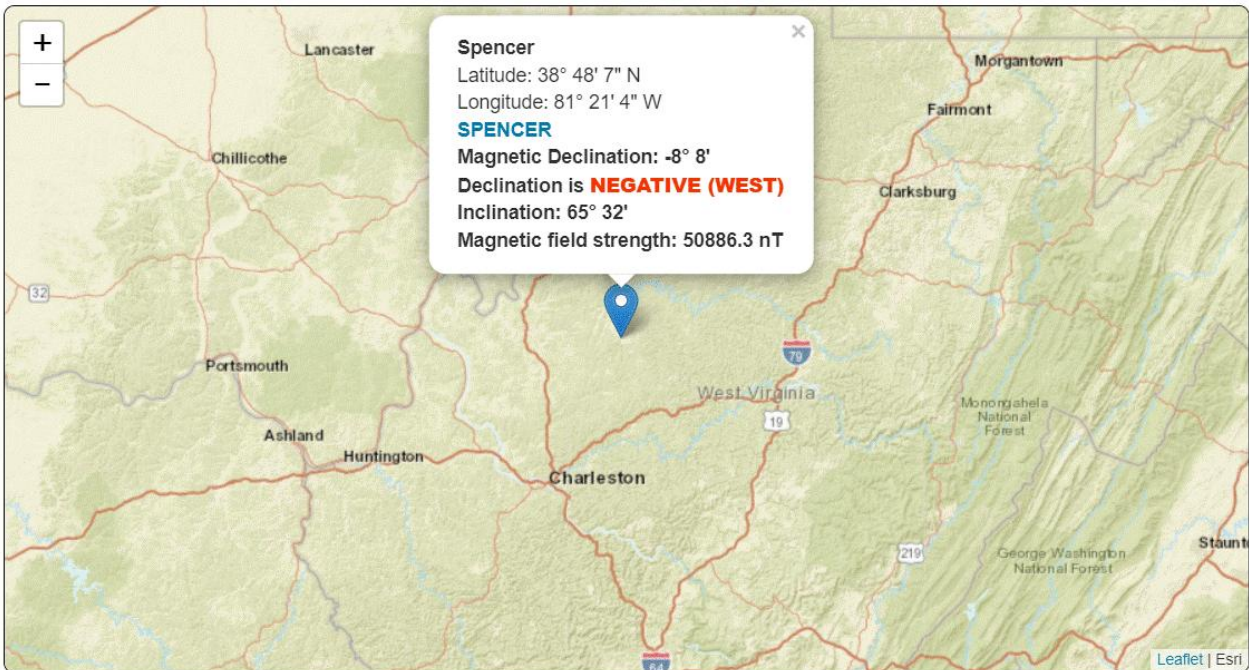

What is magnetic declination
in Spencer, USA?
Answer: **-8.13° (-8°7')**

(Add 8 degrees to your magnetic compass.)

COMMON VHF/UHF CALLING FREQUENCIES				
BAND	CW	SSB	FM	AM
6M	50060 QRP	50.125	52.525	50400
	50090	50.1525	52.540	50250
	50096	50.185		
	50.110 EU	50.110 EU		
	50058	50.885 QRP 50.285 EU QRP		
2M	144.060	144.285	146.520 NATIONAL	144.400 NW
	144.100	144.200	146.580 ADVENTURE	144.425 MASS
			144.410 SOTA	144.280 NYC
			144.585 QRP 144.390 APRS 145.825 ISS APRS	144.450 CA
1.25M	222.100	222.100	223.500	
70CM		432.100	446.000	
33CM	902.100	902.100	906.500	
	903.100	903.100	927.500	
23CM	1.296.100	1.296.100	1.294.500	
13CM	2.304.100	2.304.100	2.305.200	