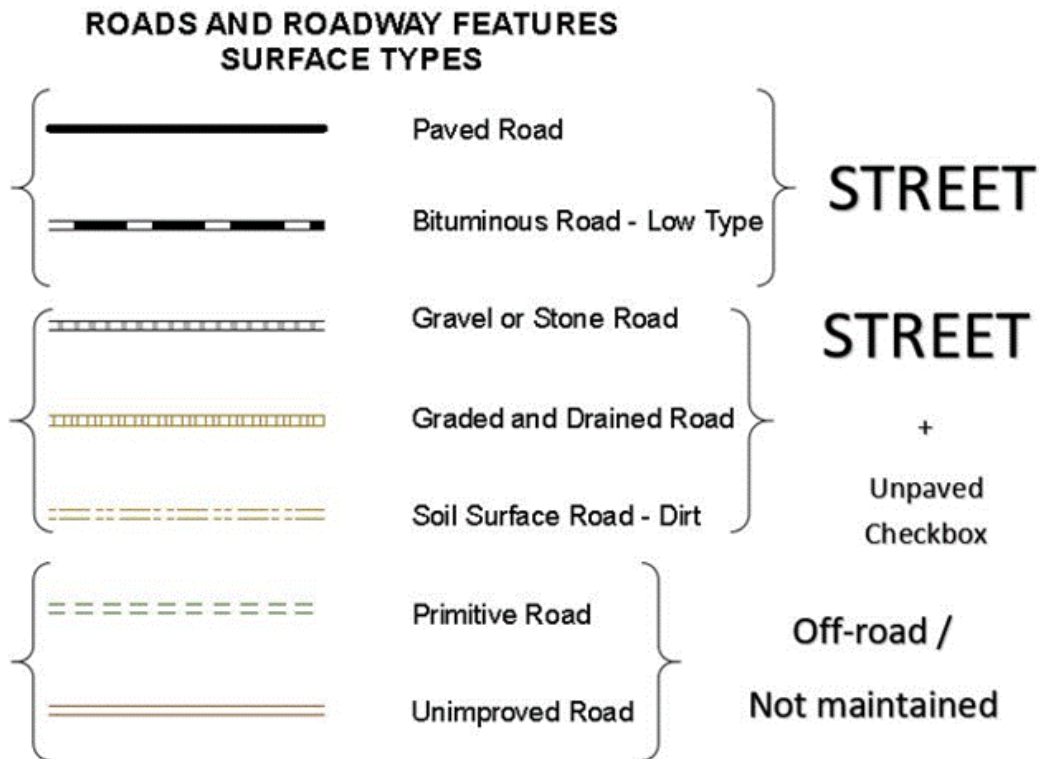

- Dairy Queen Restaurant
- Pizza Hut Restaurant
- La Finca Mexican Restaurant

14. Amateur Radio Regulations Related to EmComm (SubParts and Section Titles of 47 CFR Part 97)

- <https://ecfr.io/Title-47/Part-97>
- FCC regulations permit ham radio operators to serve the public by communicating with non-amateur entities (e.g., FEMA, the National Weather Service, the military, etc.) during emergencies and disasters, and when specifically authorized by the civil defense (a.k.a. emergency management) organization for the area served (under RACES (47 CFR § 97.407) protocols):
  - 47 CFR §97.111(a)(2) – Essential communication needs and to facilitate relief actions;
  - 47 CFR §97.111(a)(3) – With another FCC-regulated service;
  - 47 CFR §97.407(d)(1) – Public safety or national defense or security:
  - 47 CFR §97.407(d)(2) – Immediate life safety, protection of property, law and order, human suffering/need, combatting of armed attack or sabotage; and
  - 47 CFR §97.407(d)(3) – Public information or instructions in civil defense and relief.

15. WVDOT Road Types (on their maps)