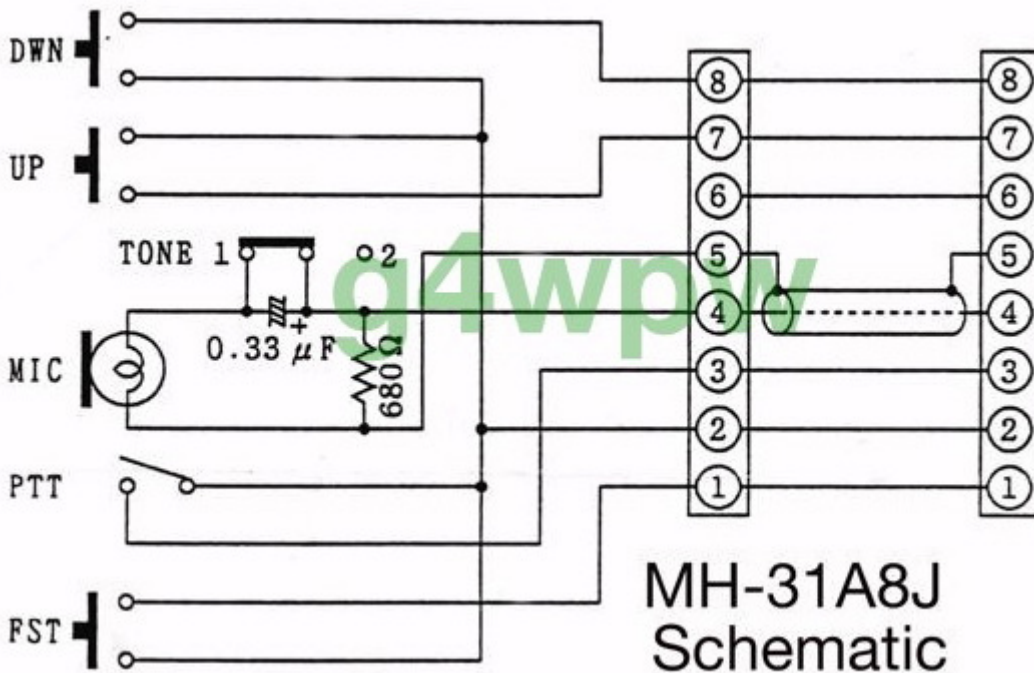

YAESU MH-31 A8J MICROPHONE.

diagrams_g4wpw

PIN 1 FAST SCAN. (red)

PIN 2 GROUND. (brown)
PIN 3 PTT. (yellow)
PIN 4 MIC. (white)
PIN 5 MIC GROUND. (black)
PIN 6 + 5 VOLTS. (green)
PIN 7 UP. (blue)
PIN 8 DOWN. (black)