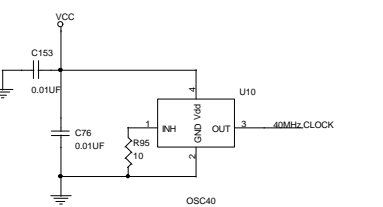

KINGMAX		
Title		
WLAN		
Size	Document Number	Rev
A	H/W Schematics-KWE2000-HF	1.0B
Date:	Tuesday, January 19, 1999	Sheet 1 of 4

KINGMAX		
Title WLAN		
Size A	Document Number H/W Schematic-KWE2000-HF	Rev 1.0B
Date:	Tuesday, January 19, 1999	Sheet 2 of 4

KINMAX		
Title WLAN		
Size A	Document Number H/W Schematic-KWE2000-HF	Rev 1.0B
Date:	Tuesday, January 19, 1999	Sheet 3 of 4

KINGMAX		
File	WLAN	
Size	Document Number	Rev
C	NW Schematic-KWEE2000-HF	1.0B
Date:	Tuesday, January 19, 1999	Sheet 4 of 4