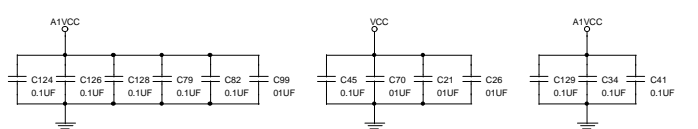

KINGMAX		
Title		
WLAN		
Size	Document Number	Rev
A	H/W Schematics-KWE2000-HF	1.0B
Date:	Tuesday, January 19, 1999	Sheet 1 of 4

KINGMAX		
Title WLAN		
Size A	Document Number H/W Schematic-KWE2000-HF	Rev 1.0B
Date:	Tuesday, January 19, 1999	Sheet 2 of 4

KINMAX		
Title WLAN		
Size A	Document Number H/W Schematic-KWE2000-HF	Rev 1.0B
Date:	Tuesday, January 19, 1999	Sheet 3 of 4

KINGMAX		
File	WLAN	
Size	Document Number	Rev
C	NW Schematic-KWEE2000-HF	1.0B
Date:	Tuesday, January 19, 1999	Sheet 4 of 4