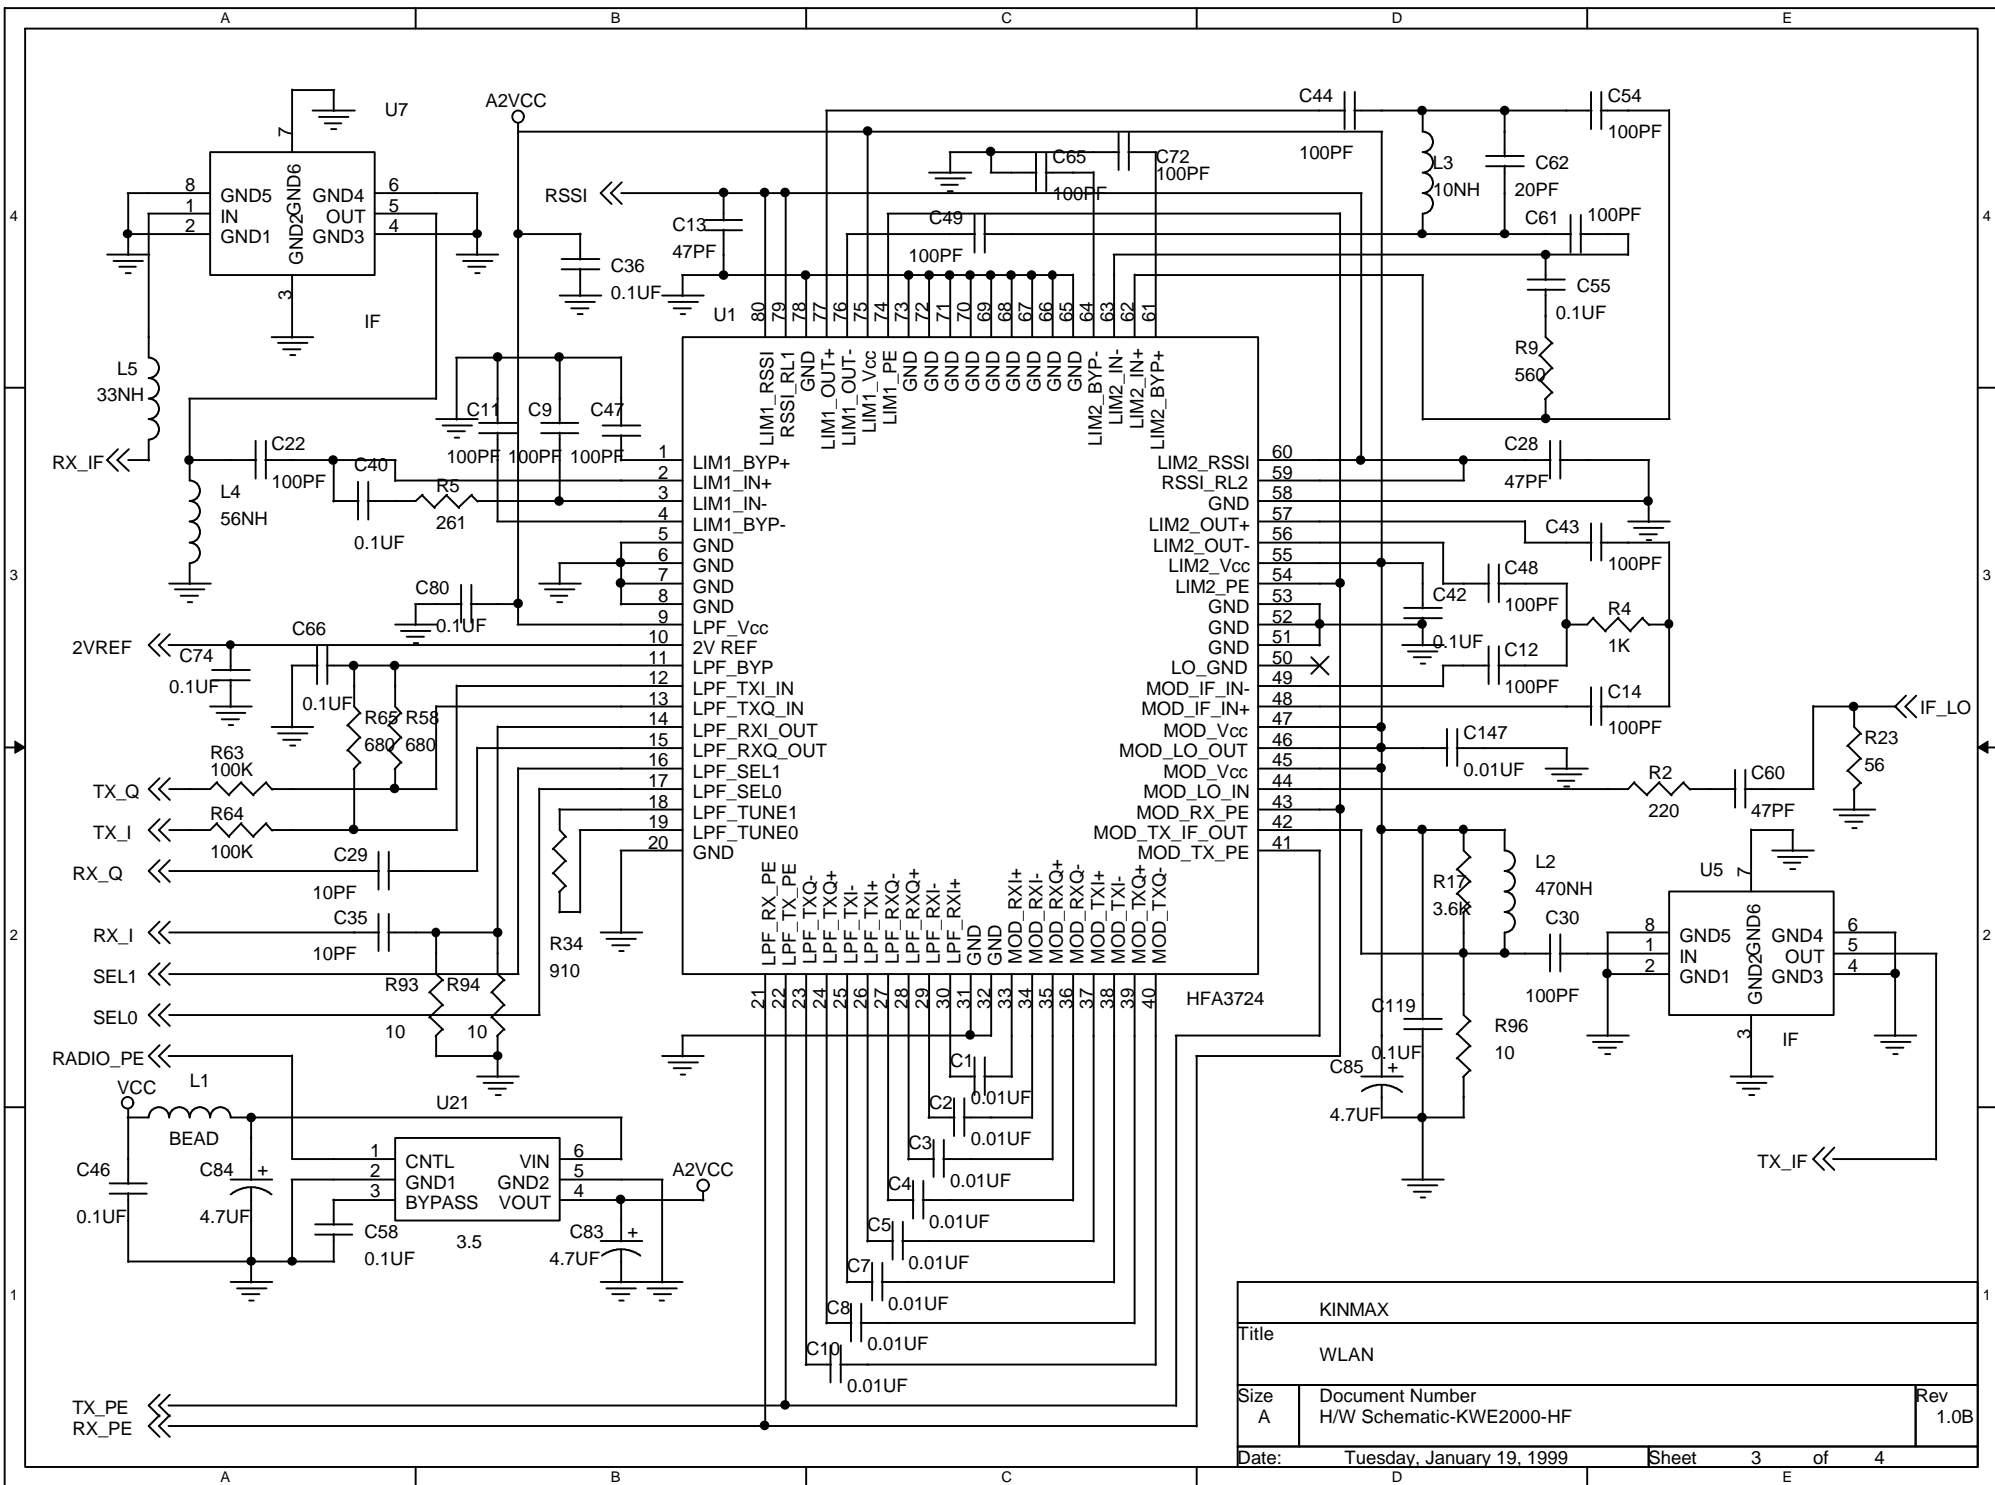

KINGMAX		
Title		
WLAN		
Size	Document Number	Rev
A	H/W Schematics-KWE2000-HF	1.0B
Date:	Tuesday, January 19, 1999	Sheet 1 of 4

KINGMAX		
Title WLAN		
Size A	Document Number H/W Schematic-KWE2000-HF	Rev 1.0B
Date:	Tuesday, January 19, 1999	Sheet 2 of 4

KINMAX		
Title WLAN		
Size A	Document Number H/W Schematic-KWE2000-HF	Rev 1.0B
Date:	Tuesday, January 19, 1999	Sheet 3 of 4

KINGMAX		
File	WLAN	
Size	Document Number	Rev
C	NW Schematic-KWEE2000-HF	1.0B
Date:	Tuesday, January 19, 1999	Sheet 4 of 4