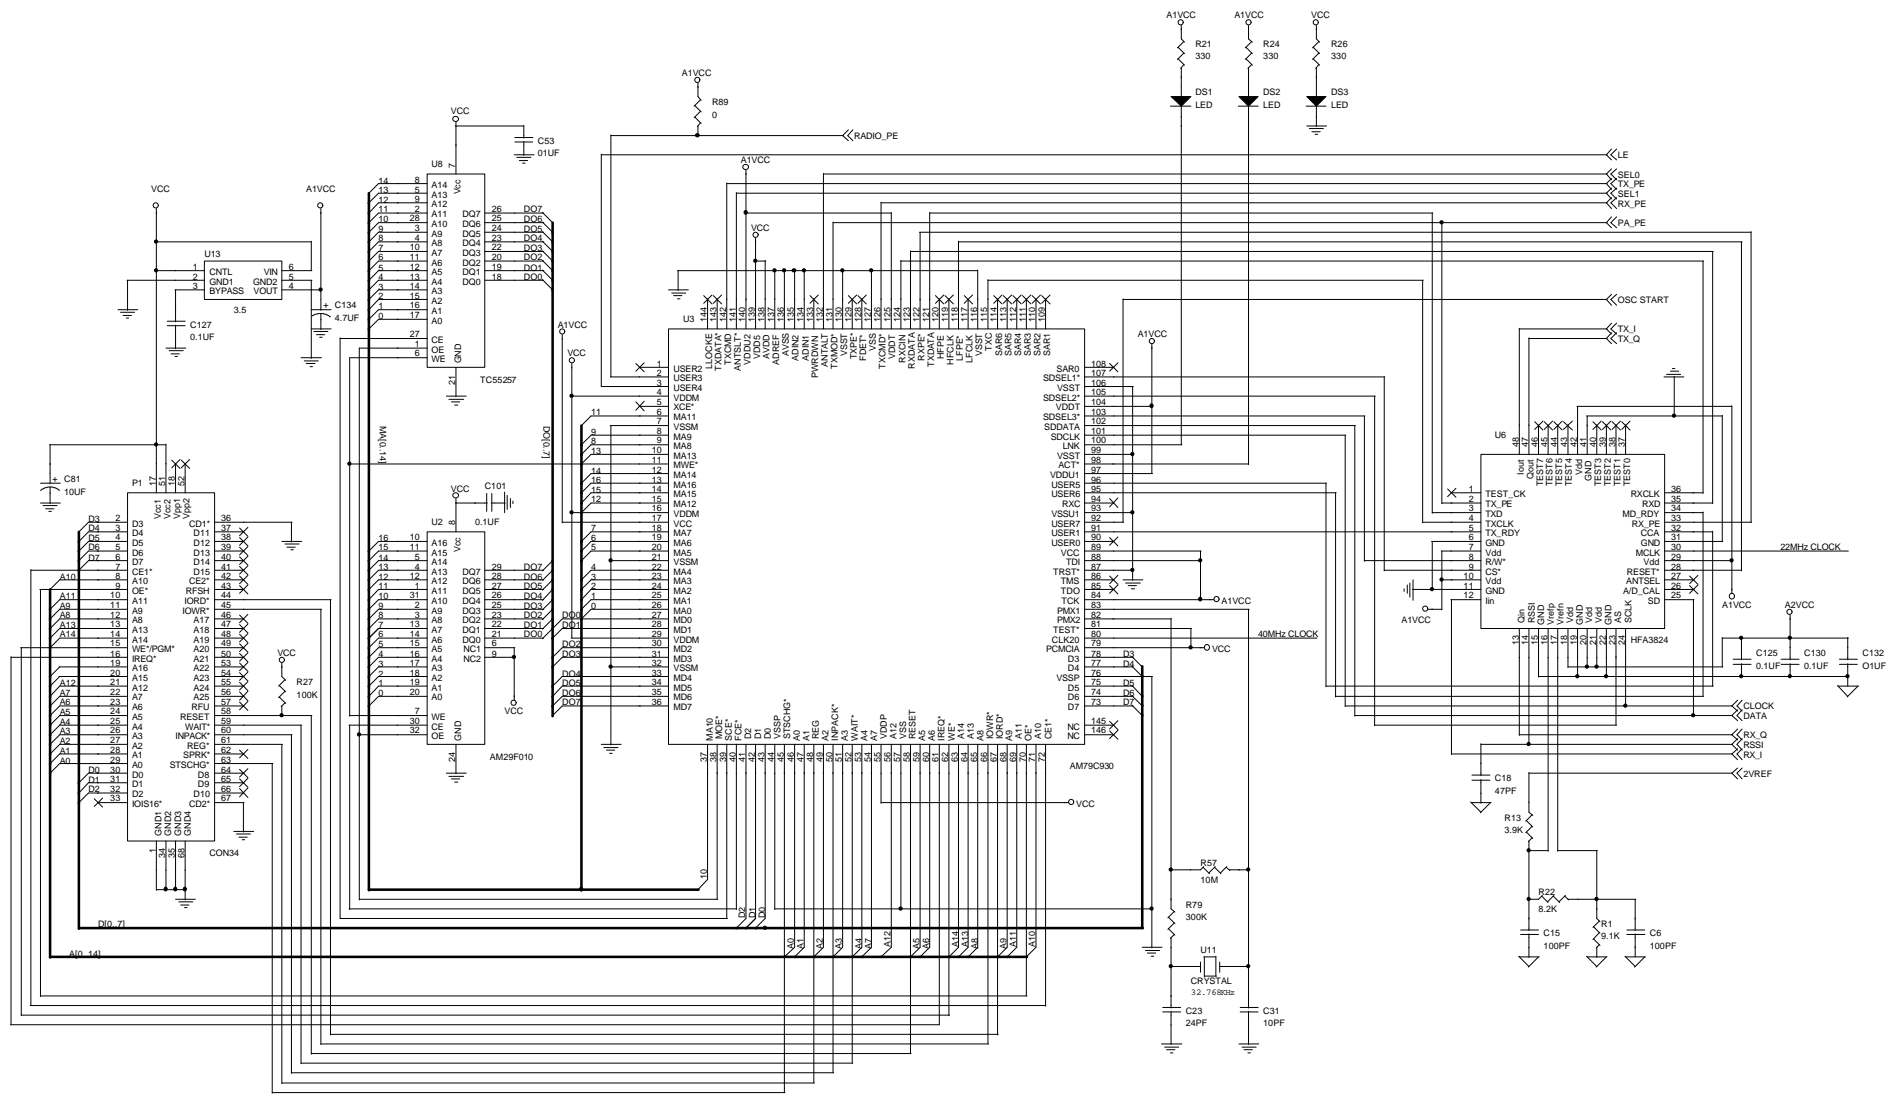

KINGMAX		
Title		
WLAN		
Size	Document Number	Rev
A	H/W Schematics-KWE2000-HF	1.0B
Date:	Tuesday, January 19, 1999	Sheet 1 of 4

KINGMAX		
Title WLAN		
Size A	Document Number H/W Schematic-KWE2000-HF	Rev 1.0B
Date:	Tuesday, January 19, 1999	Sheet 2 of 4

KINMAX		
Title WLAN		
Size A	Document Number H/W Schematic-KWE2000-HF	Rev 1.0B
Date:	Tuesday, January 19, 1999	Sheet 3 of 4

KINGMAX		
File	WLAN	
Size	Document Number	Rev
C	NW Schematic-KWEE2000-HF	1.0B
Date:	Tuesday, January 19, 1999	Sheet 4 of 4