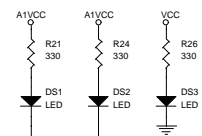

KINGMAX		
Title		
WLAN		
Size	Document Number	Rev
A	H/W Schematics-KWE2000-HF	1.0B
Date:	Tuesday, January 19, 1999	Sheet 1 of 4

KINGMAX		
Title WLAN		
Size A	Document Number H/W Schematic-KWE2000-HF	Rev 1.0B
Date:	Tuesday, January 19, 1999	Sheet 2 of 4

KINMAX		
Title WLAN		
Size A	Document Number H/W Schematic-KWE2000-HF	Rev 1.0B
Date:	Tuesday, January 19, 1999	Sheet 3 of 4

KINGMAX		
File	WLAN	
Size	Document Number	Rev
C	NW Schematic-KWEE2000-HF	1.0B
Date:	Tuesday, January 19, 1999	Sheet 4 of 4