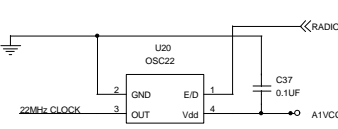

KINGMAX		
File	WLAN	
Size	Document Number	Rev
C	NW Schematic-KWEE2000-HF	1.0B
Date:	Tuesday, January 19, 1999	Sheet 4 of 4