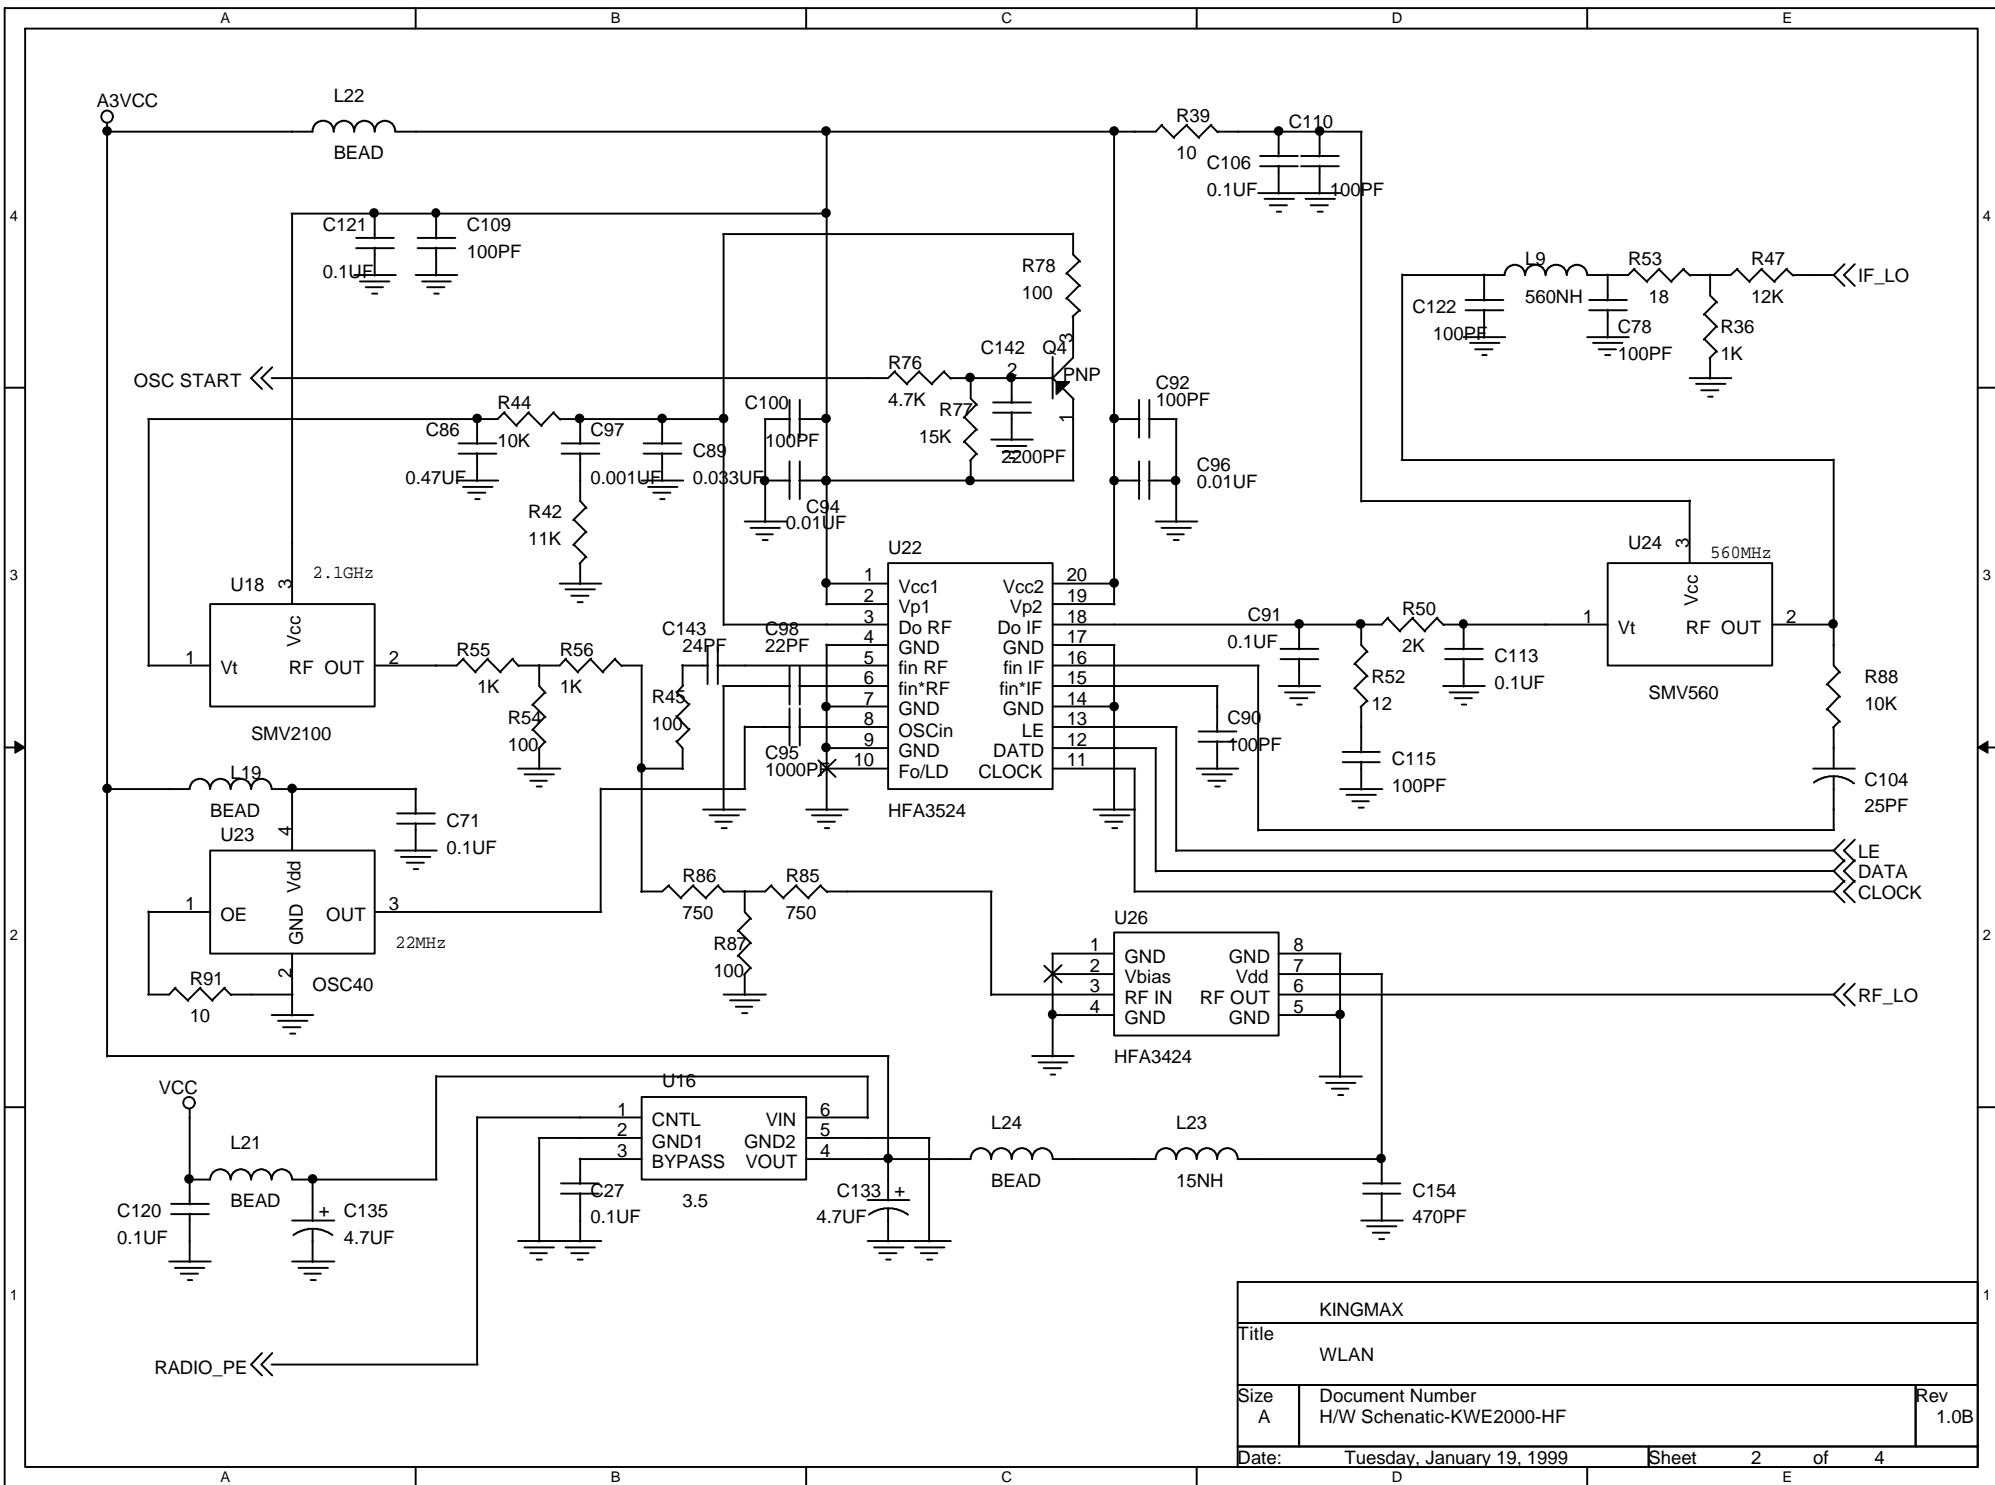

KINGMAX		
Title		
WLAN		
Size	Document Number	Rev
A	H/W Schematics-KWE2000-HF	1.0B
Date:	Tuesday, January 19, 1999	Sheet 1 of 4

KINGMAX		
Title WLAN		
Size A	Document Number H/W Schematic-KWE2000-HF	Rev 1.0B
Date:	Tuesday, January 19, 1999	Sheet 2 of 4

KINMAX		
Title WLAN		
Size A	Document Number H/W Schematic-KWE2000-HF	Rev 1.0B
Date:	Tuesday, January 19, 1999	Sheet 3 of 4

KINGMAX		
File	WLAN	
Size	Document Number	Rev
C	NW Schematic-KWEE2000-HF	1.0B
Date:	Tuesday, January 19, 1999	Sheet 4 of 4