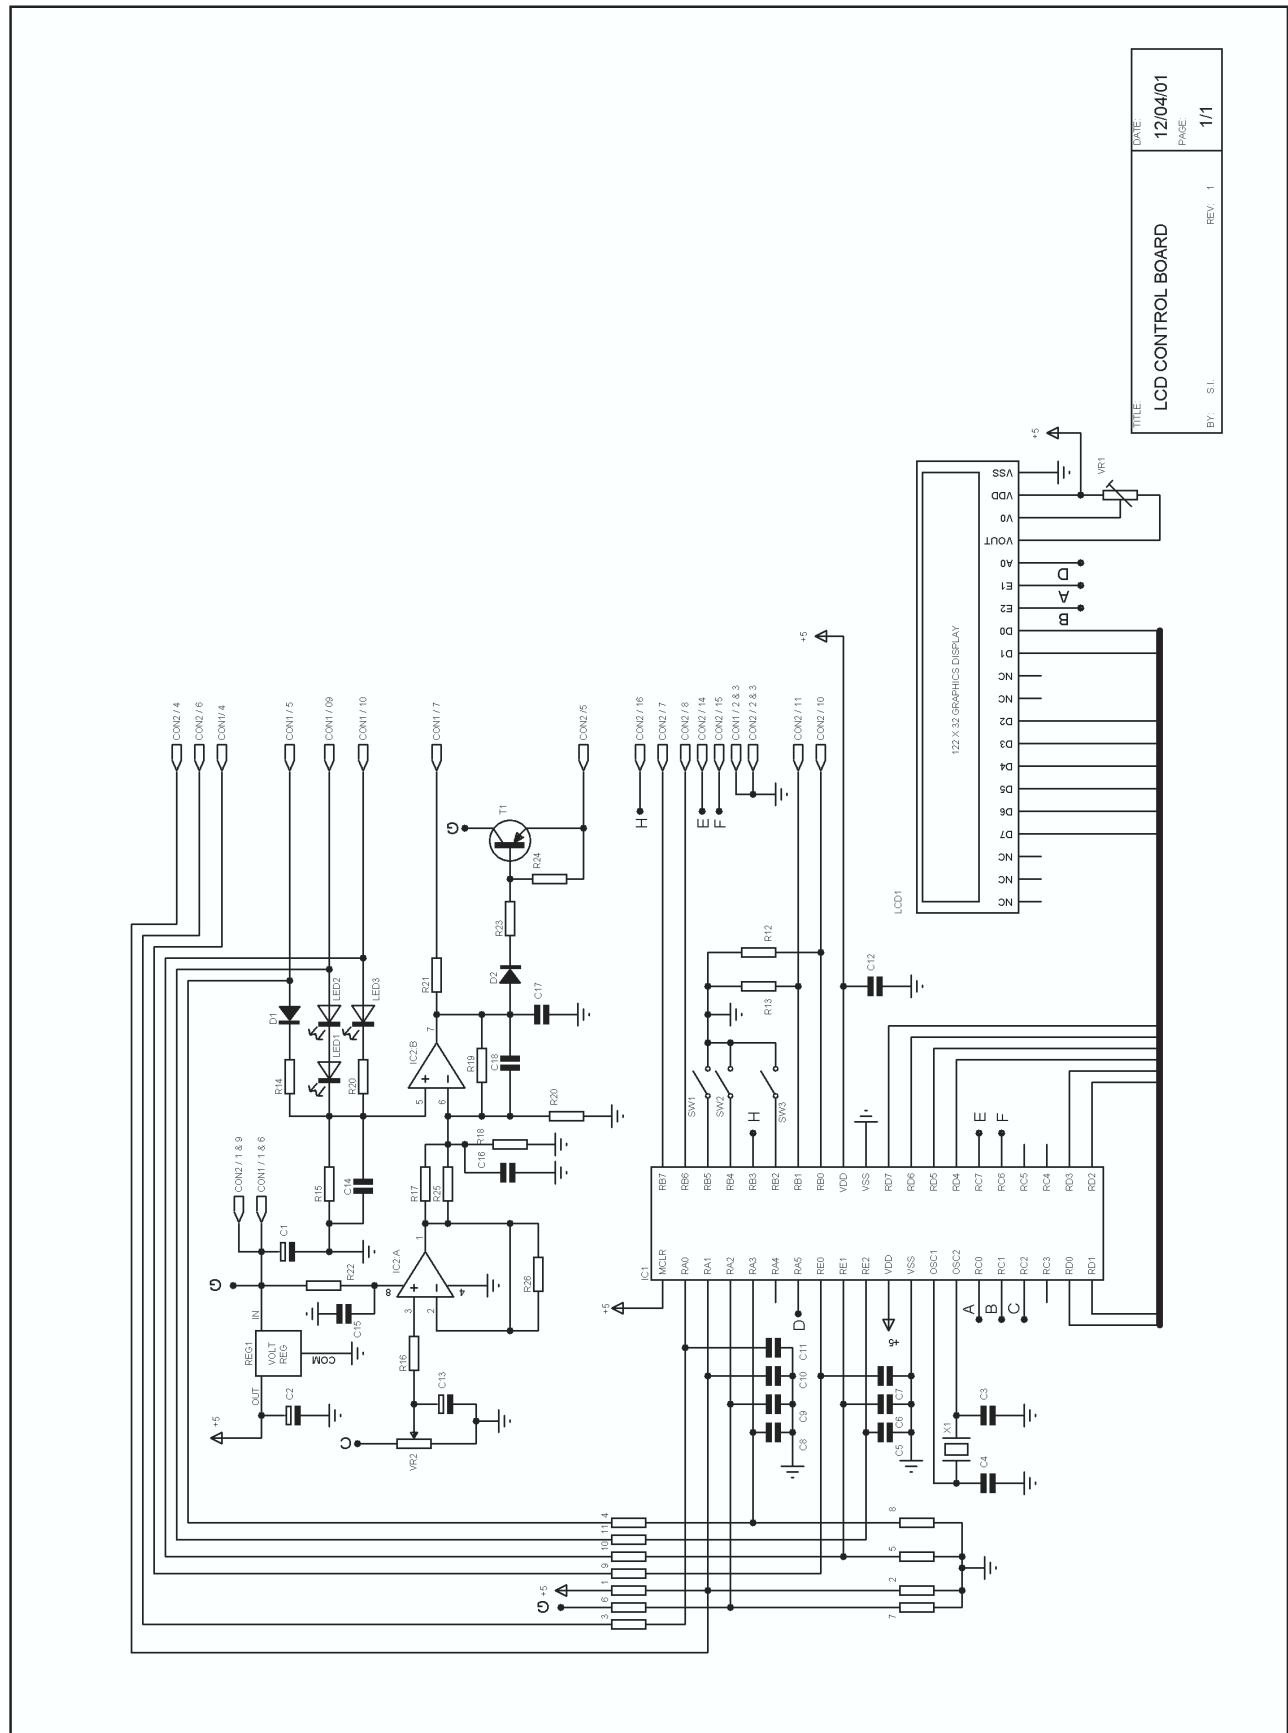

3.51 LCD control board

| | | |
|---------|-------------------|-------|
| TITLE: | LCD CONTROL BOARD | |
| DATE: | 12/04/01 | PAGE: |
| BY: S.L | REV: 1 | 1/1 |