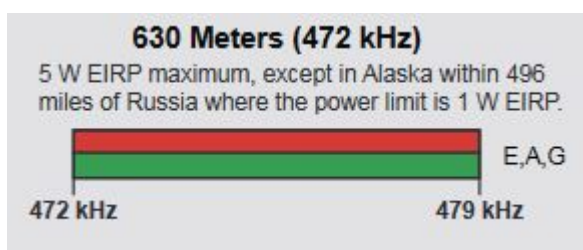

135.7 – 147.8 1 W EIRP maximum

472 - 479 KHz: 5 W EIRP maximum, except in Alaska within 496 miles of Russia where the power limit is 1 W EIRP.

2200 Meters

General, Advanced, Amateur Extra licensees:

135.7-147.8 kHz: CW, Phone, Image, RTTY/Data

1 W EIRP maximum

630 Meters

General, Advanced, Amateur Extra licensees:

472-479 kHz: CW, Phone, Image, RTTY/Data

5 W EIRP maximum, except in Alaska within 496 miles of Russia where the power limit is 1 W EIRP.