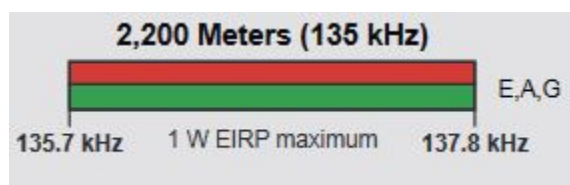

Our Newer Amateur Radio Bands:

2200 and 600 - meter bands

General, Advanced and Amateur Extra class licensees are authorized to use these Amateur Bands

Amateurs wishing to operate on either 2,200 or 630 meters must first register with the Utilities Technology Council online at <https://utc.org/plc-database-amateur-notification-process/>. You need only register once for each band.

135.7 – 147.8 1 W EIRP maximum

472 - 479 KHz: 5 W EIRP maximum, except in Alaska within 496 miles of Russia where the power limit is 1 W EIRP.

2200 Meters

General, Advanced, Amateur Extra licensees:

135.7-147.8 kHz: CW, Phone, Image, RTTY/Data

1 W EIRP maximum

630 Meters

General, Advanced, Amateur Extra licensees:

472-479 kHz: CW, Phone, Image, RTTY/Data

5 W EIRP maximum, except in Alaska within 496 miles of Russia where the power limit is 1 W EIRP.