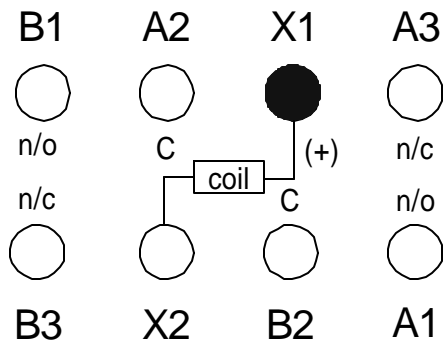

GOULD - ALLIED CONTROL
M39016/6-107M JAN
ERS6C3-26.5 DPDT RF RELAY

TITLE: GOULD - ALLIED CONTROL M39016/6-107M JAN ERS6C3-26.5 DPDT RF RELAY		PAGE NR: 1 of 1
		CONNECTIVE COUNT: n/a
FILENAME: RELAY_GOULD_RF SECTION: HR\Parts\Relays DATE: 2003 07 10		VERSION: 1.0b
		E. T. TANTON
		N4XY