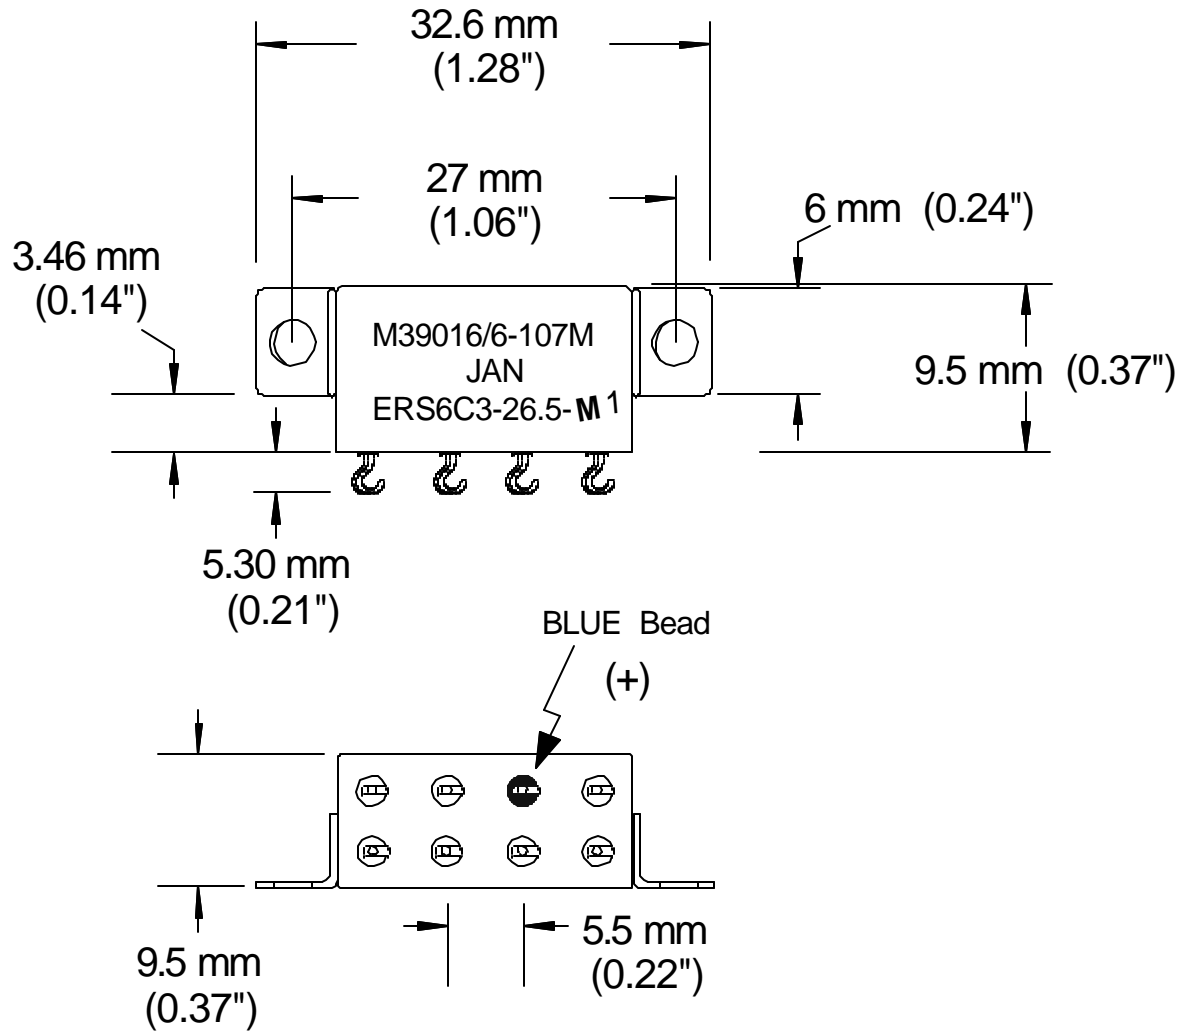

GOULD - ALLIED CONTROL
M39016/6-107M JAN
ERS6C3-26.5 DPDT RF RELAY

TITLE: GOULD - ALLIED CONTROL M39016/6-107M JAN ERS6C3-26.5 DPDT RF RELAY		PAGE NR: 1 of 1
		CONNECTIVE COUNT: n/a
FILENAME: RELAY_GOULD_RF SECTION: HR\Parts\Relays DATE: 2003 07 10		VERSION: 1.0b
		E. T. TANTON
		N4XY