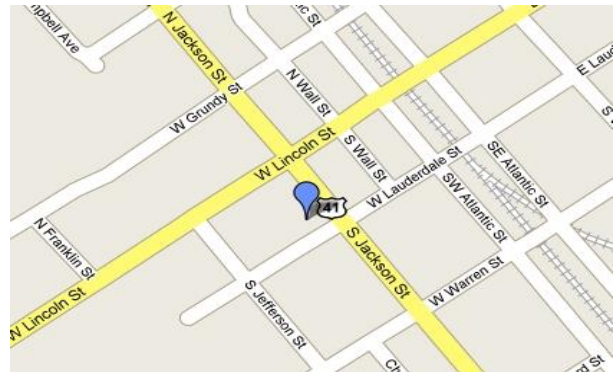

Local Motels / RV Parks

- > **Executive Inn** - 931-455-6878
1405 N. Jackson St
- > **Hampton Inn** - 931-461-5222
Located on Hwy 41A, near Waffle House
- > **Baymont Inn** - 931-455-7891
Located on Hwy 41A, near Wal-Mart
- > **Holiday Inn Express** – 877-320-8454
- > **Holiday Landing** – 931-455-3151
- > **Old Stone State Park** – 931-723-5073

Directions Hamfest Lat/Lon: 35.21.61N 86.12.69W

I-24 to Exit 111 (Hwy 55 South), approx 11 miles to Jackson Street, turn right on Hwy 41A North, Jackson St; Go 0.4 miles; Church on left next to Tullahoma Post Office.