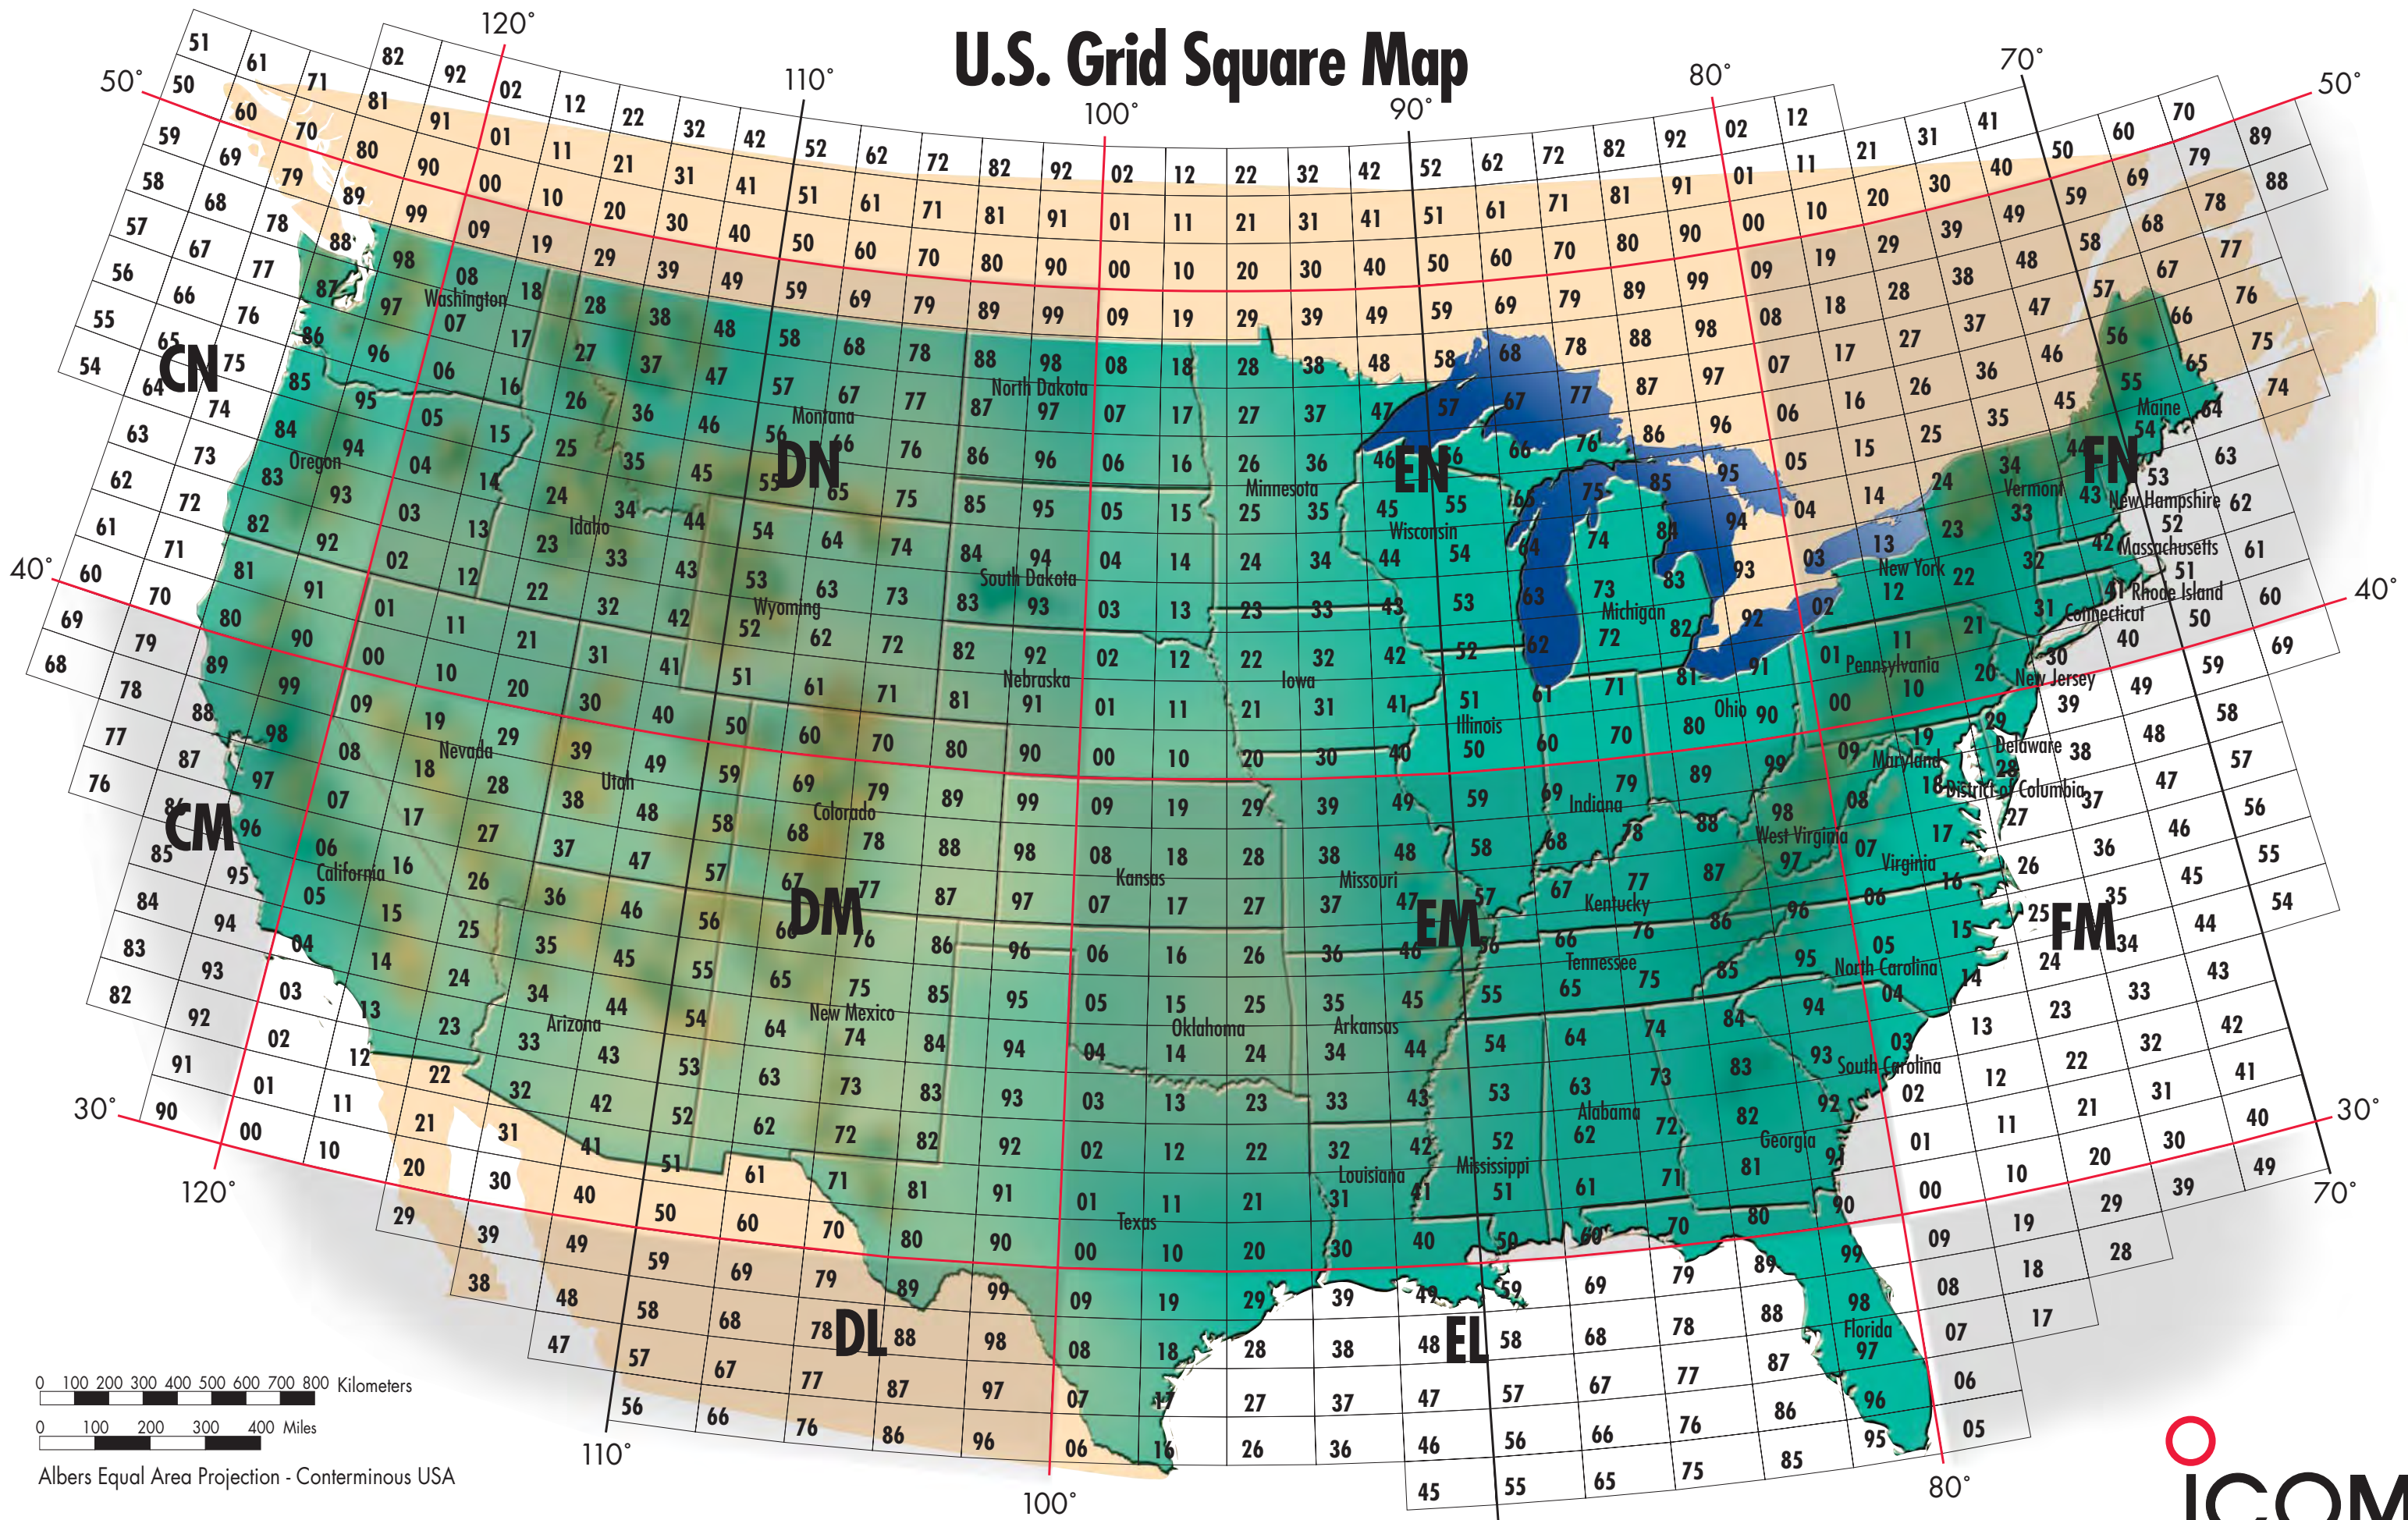

U.S. Grid Square Map

0 100 200 300 400 500 600 700 800 Kilometers

0 100 200 300 400 Miles

Albers Equal Area Projection - Conterminous USA

ICOM America, Inc. • 2380 - 116th Ave. NE, Bellevue, WA 98004 • Customer Service: 425-454-7619

*An instrument of the Maidenhead Locator System (named after the town outside London where it was first conceived by a meeting of European VHF managers in 1980), a grid square measures 1° latitude by 2° longitude and measures approximately 70 x 100 miles in the continental US. A grid square is indicated by two letters (the field) and two numbers (the square)."

0 100 200 300 400 Miles

Albers Equal Area Projection - Alaska

ICOM America, Inc. • 2380 - 116th Ave. NE, Bellevue, WA 98004 • Customer Service: 425-454-7619

**All maps except Hawaii use an Albers Equal Area Projection. The map of Hawaii is based on the grid square map information from ARRL.