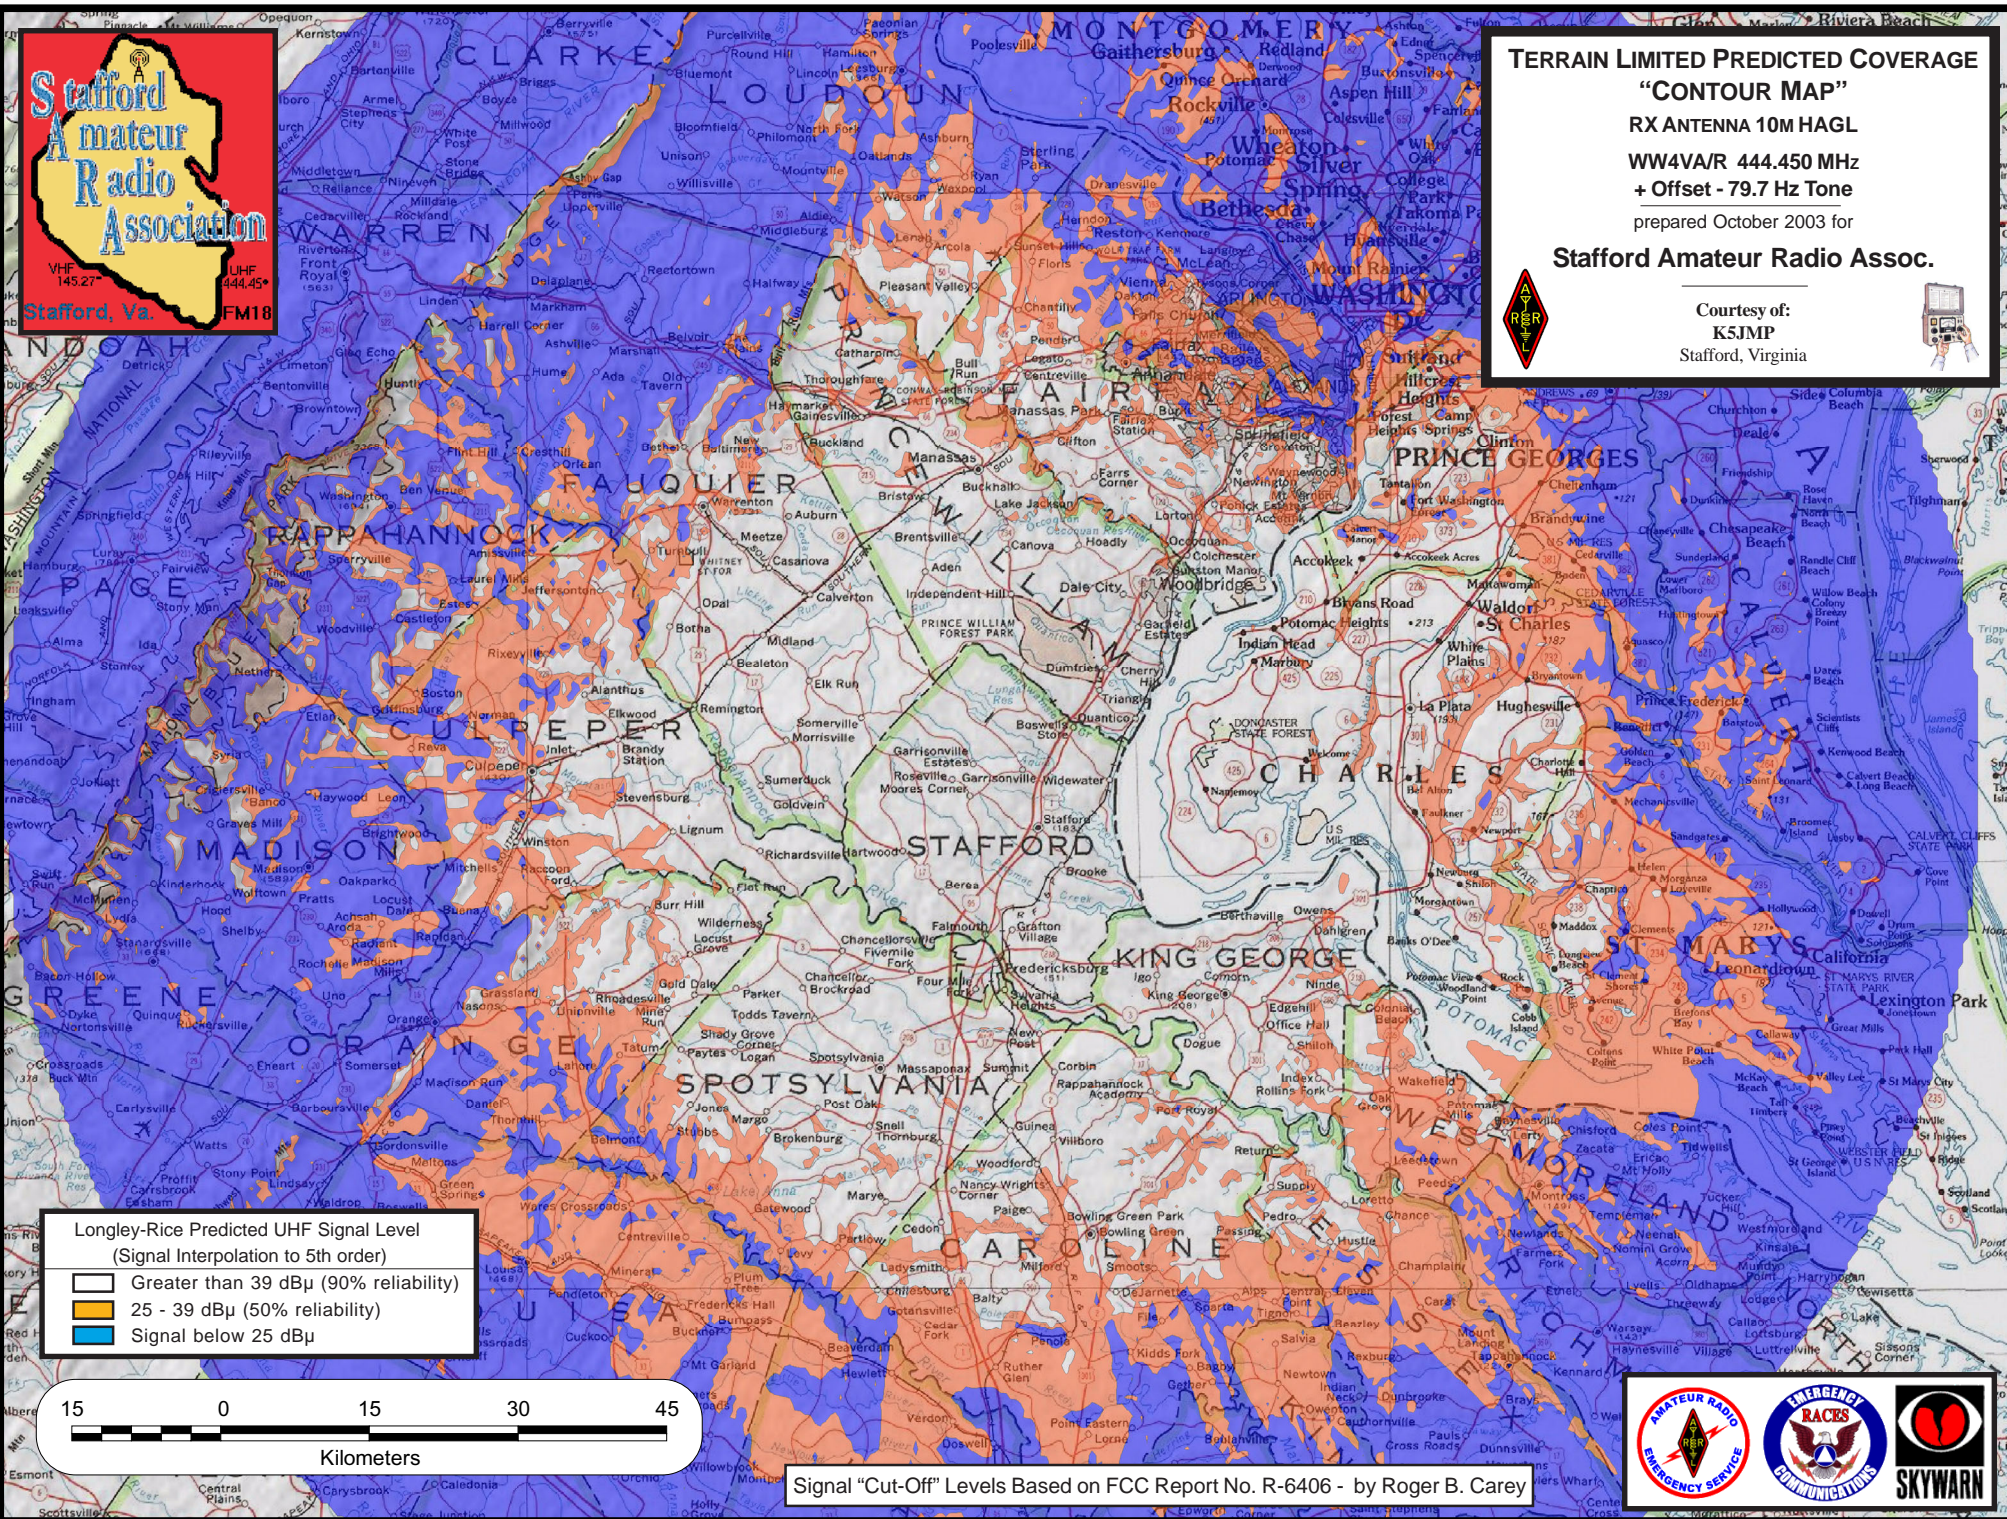

TERRAIN LIMITED PREDICTED COVERAGE
"CONTOUR MAP"
 RX ANTENNA 10M HAGL
 WW4VA/R 444.450 MHz
 + Offset - 79.7 Hz Tone
 prepared October 2003 for
Stafford Amateur Radio Assoc.

Courtesy of:
K5JMP
 Stafford, Virginia

Longley-Rice Predicted UHF Signal Level
 (Signal Interpolation to 5th order)

- Greater than 39 dBu (90% reliability)
- 25 - 39 dBu (50% reliability)
- Signal below 25 dBu

Signal "Cut-Off" Levels Based on FCC Report No. R-6406 - by Roger B. Carey