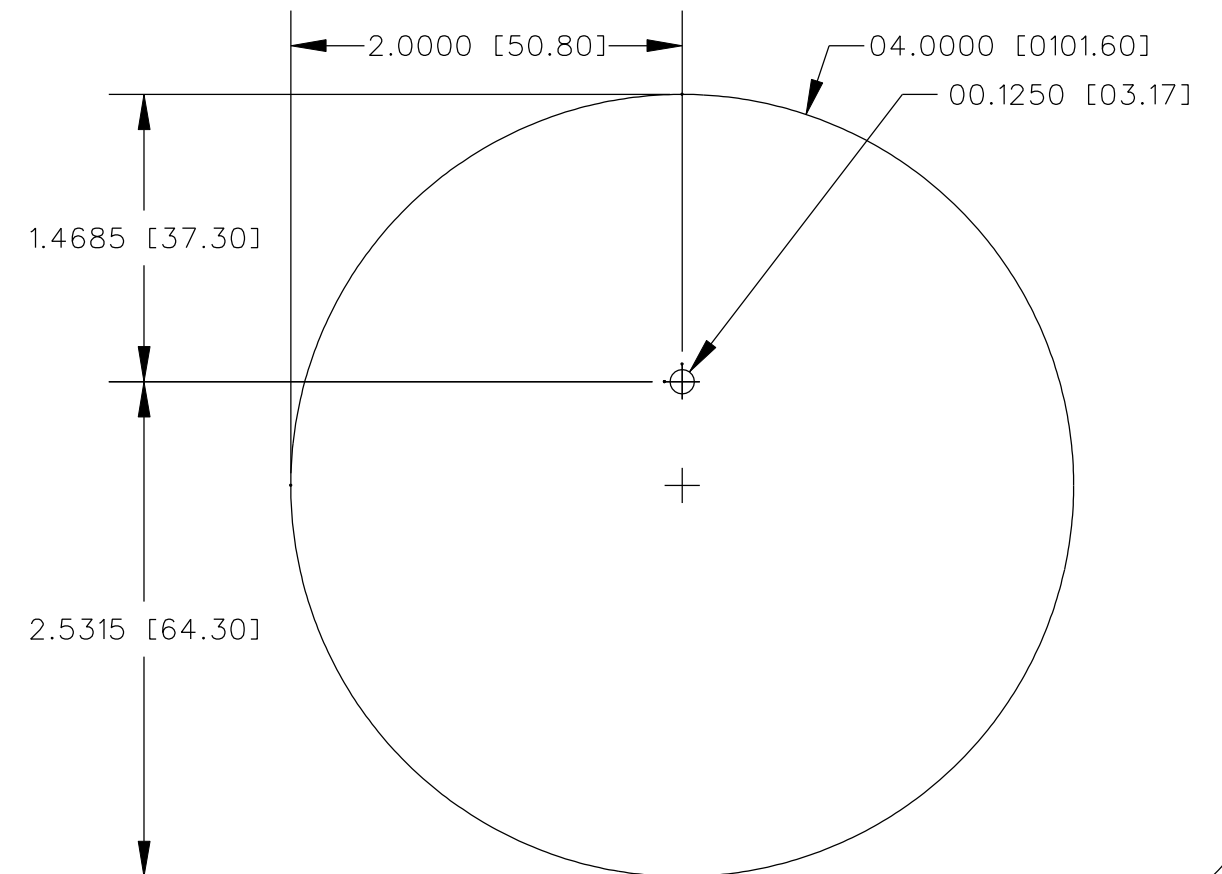

REAR VIEW

SIDE VIEW

FRONT VIEW

PATCH DETAILS

REFLECTOR DETAILS

DIMENSIONS ARE IN: INCHES [MM]

2.4 GHz LHCP PATCH ANTENNA  
DRAWN BY: TIM ZIBRAT - K3TZ

OPTIMIZED 7N1VNW DESIGN  
15 NOVEMBER 2001