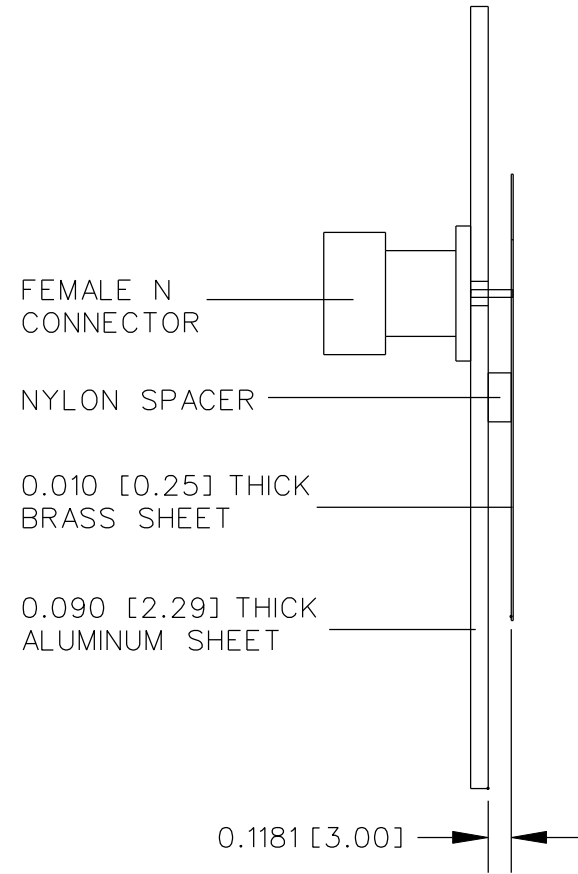

REAR VIEW

SIDE VIEW

FRONT VIEW

PATCH DETAILS

REFLECTOR DETAILS

DIMENSIONS ARE IN: INCHES [MM]

2.4 GHz LHCP PATCH ANTENNA  
DRAWN BY: TIM ZIBRAT - K3TZ

OPTIMIZED 7N1VNW DESIGN  
15 NOVEMBER 2001