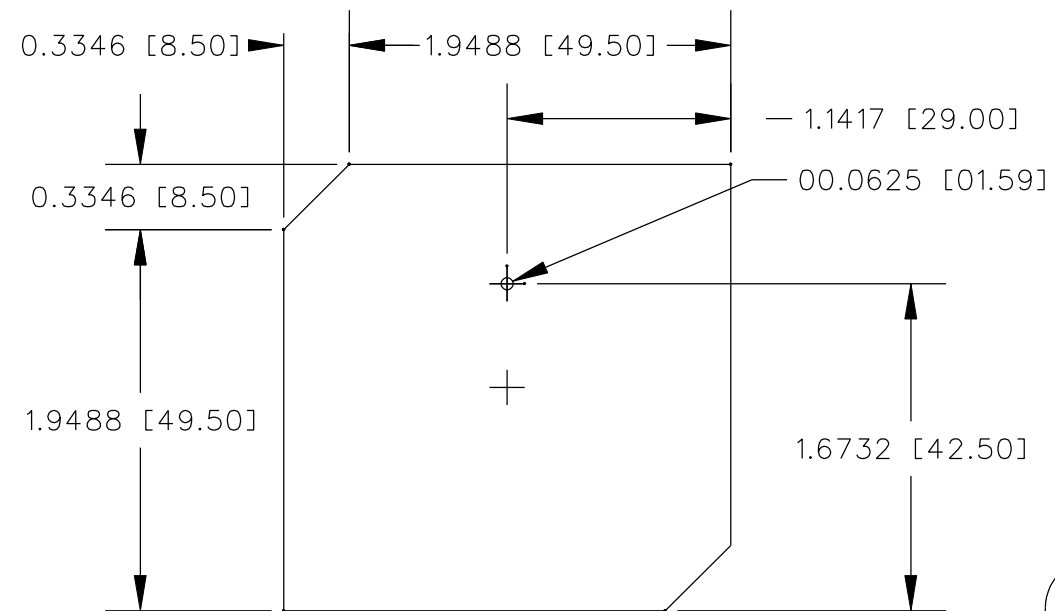

REAR VIEW

SIDE VIEW

FRONT VIEW

PATCH DETAILS

REFLECTOR DETAILS

DIMENSIONS ARE IN: INCHES [MM]

2.4 GHz LHCP PATCH ANTENNA  
DRAWN BY: TIM ZIBRAT - K3TZ

OPTIMIZED 7N1VNW DESIGN  
15 NOVEMBER 2001