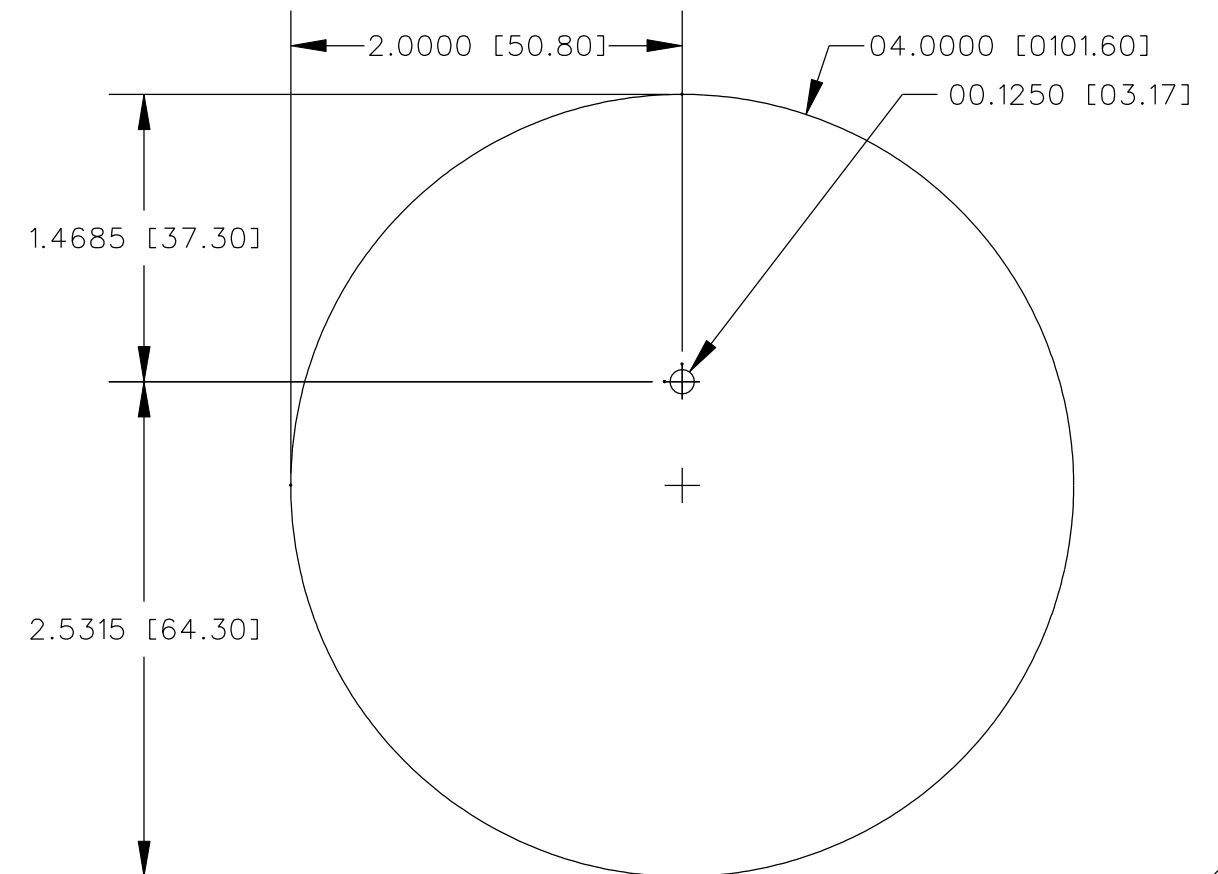

REAR VIEW

SIDE VIEW

FRONT VIEW

PATCH DETAILS

REFLECTOR DETAILS

DIMENSIONS ARE IN: INCHES [MM]

2.4 GHz LHCP PATCH ANTENNA
 DRAWN BY: TIM ZIBRAT - K3TZ
 BASED ON A DESIGN FROM 7N1JVW
 09 NOVEMBER 2001