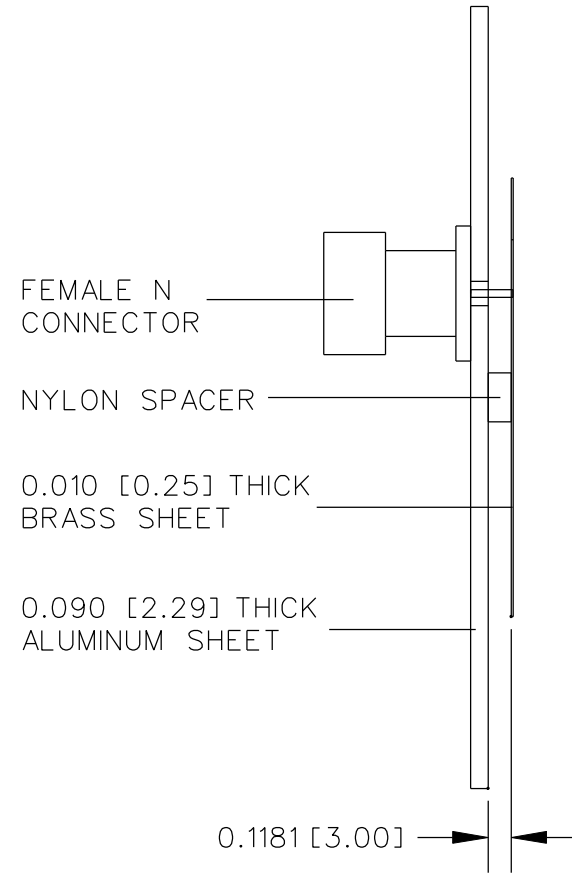

REAR VIEW

SIDE VIEW

FRONT VIEW

PATCH DETAILS

REFLECTOR DETAILS

DIMENSIONS ARE IN: INCHES [MM]

2.4 GHz LHCP PATCH ANTENNA
 DRAWN BY: TIM ZIBRAT - K3TZ
 BASED ON A DESIGN FROM 7N1JVW
 09 NOVEMBER 2001