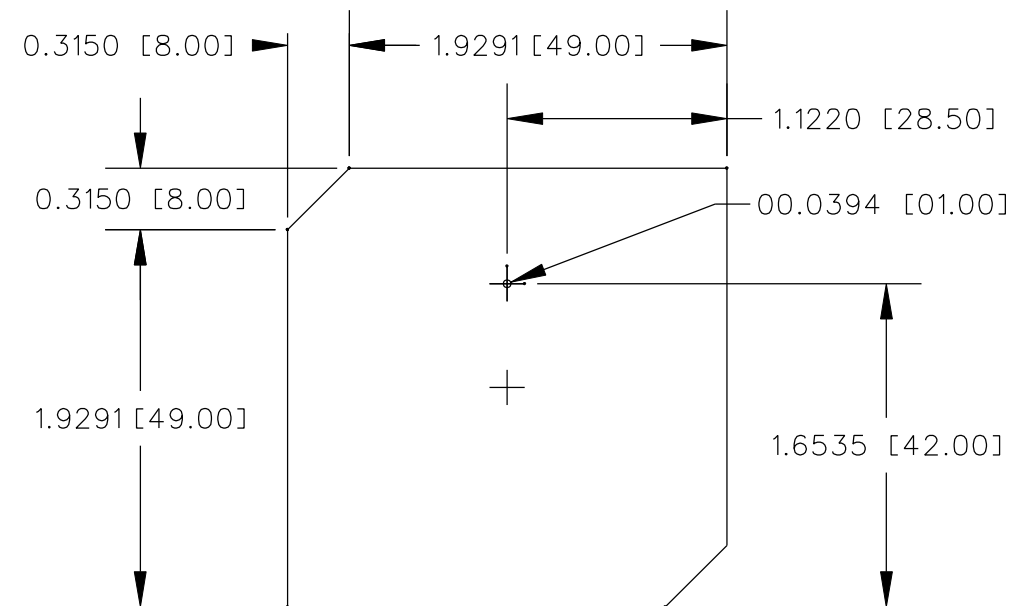

REAR VIEW

SIDE VIEW

FRONT VIEW

PATCH DETAILS

REFLECTOR DETAILS

DIMENSIONS ARE IN: INCHES [MM]

2.4 GHz LHCP PATCH ANTENNA
 DRAWN BY: TIM ZIBRAT - K3TZ
 BASED ON A DESIGN FROM 7N1JVW
 09 NOVEMBER 2001