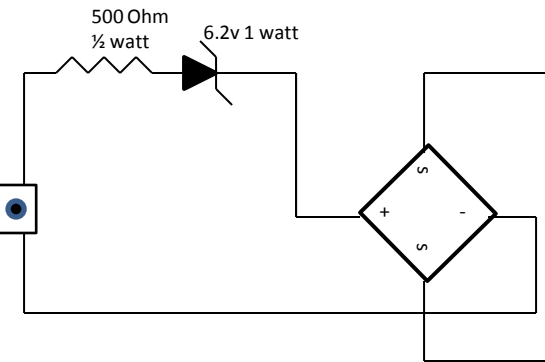

12vdc LED Strobe Light

1/8" stereo Female Jack

12vdc LED Strobe Light

1/8" stereo Female Jack

.47uf

24vdc Power Supply