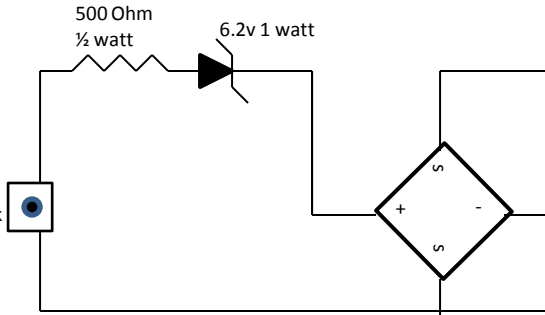

12vdc LED Strobe Light

1/8" stereo Female Jack

12vdc LED Strobe Light

1/8" stereo Female Jack

.47uf

24vdc Power Supply