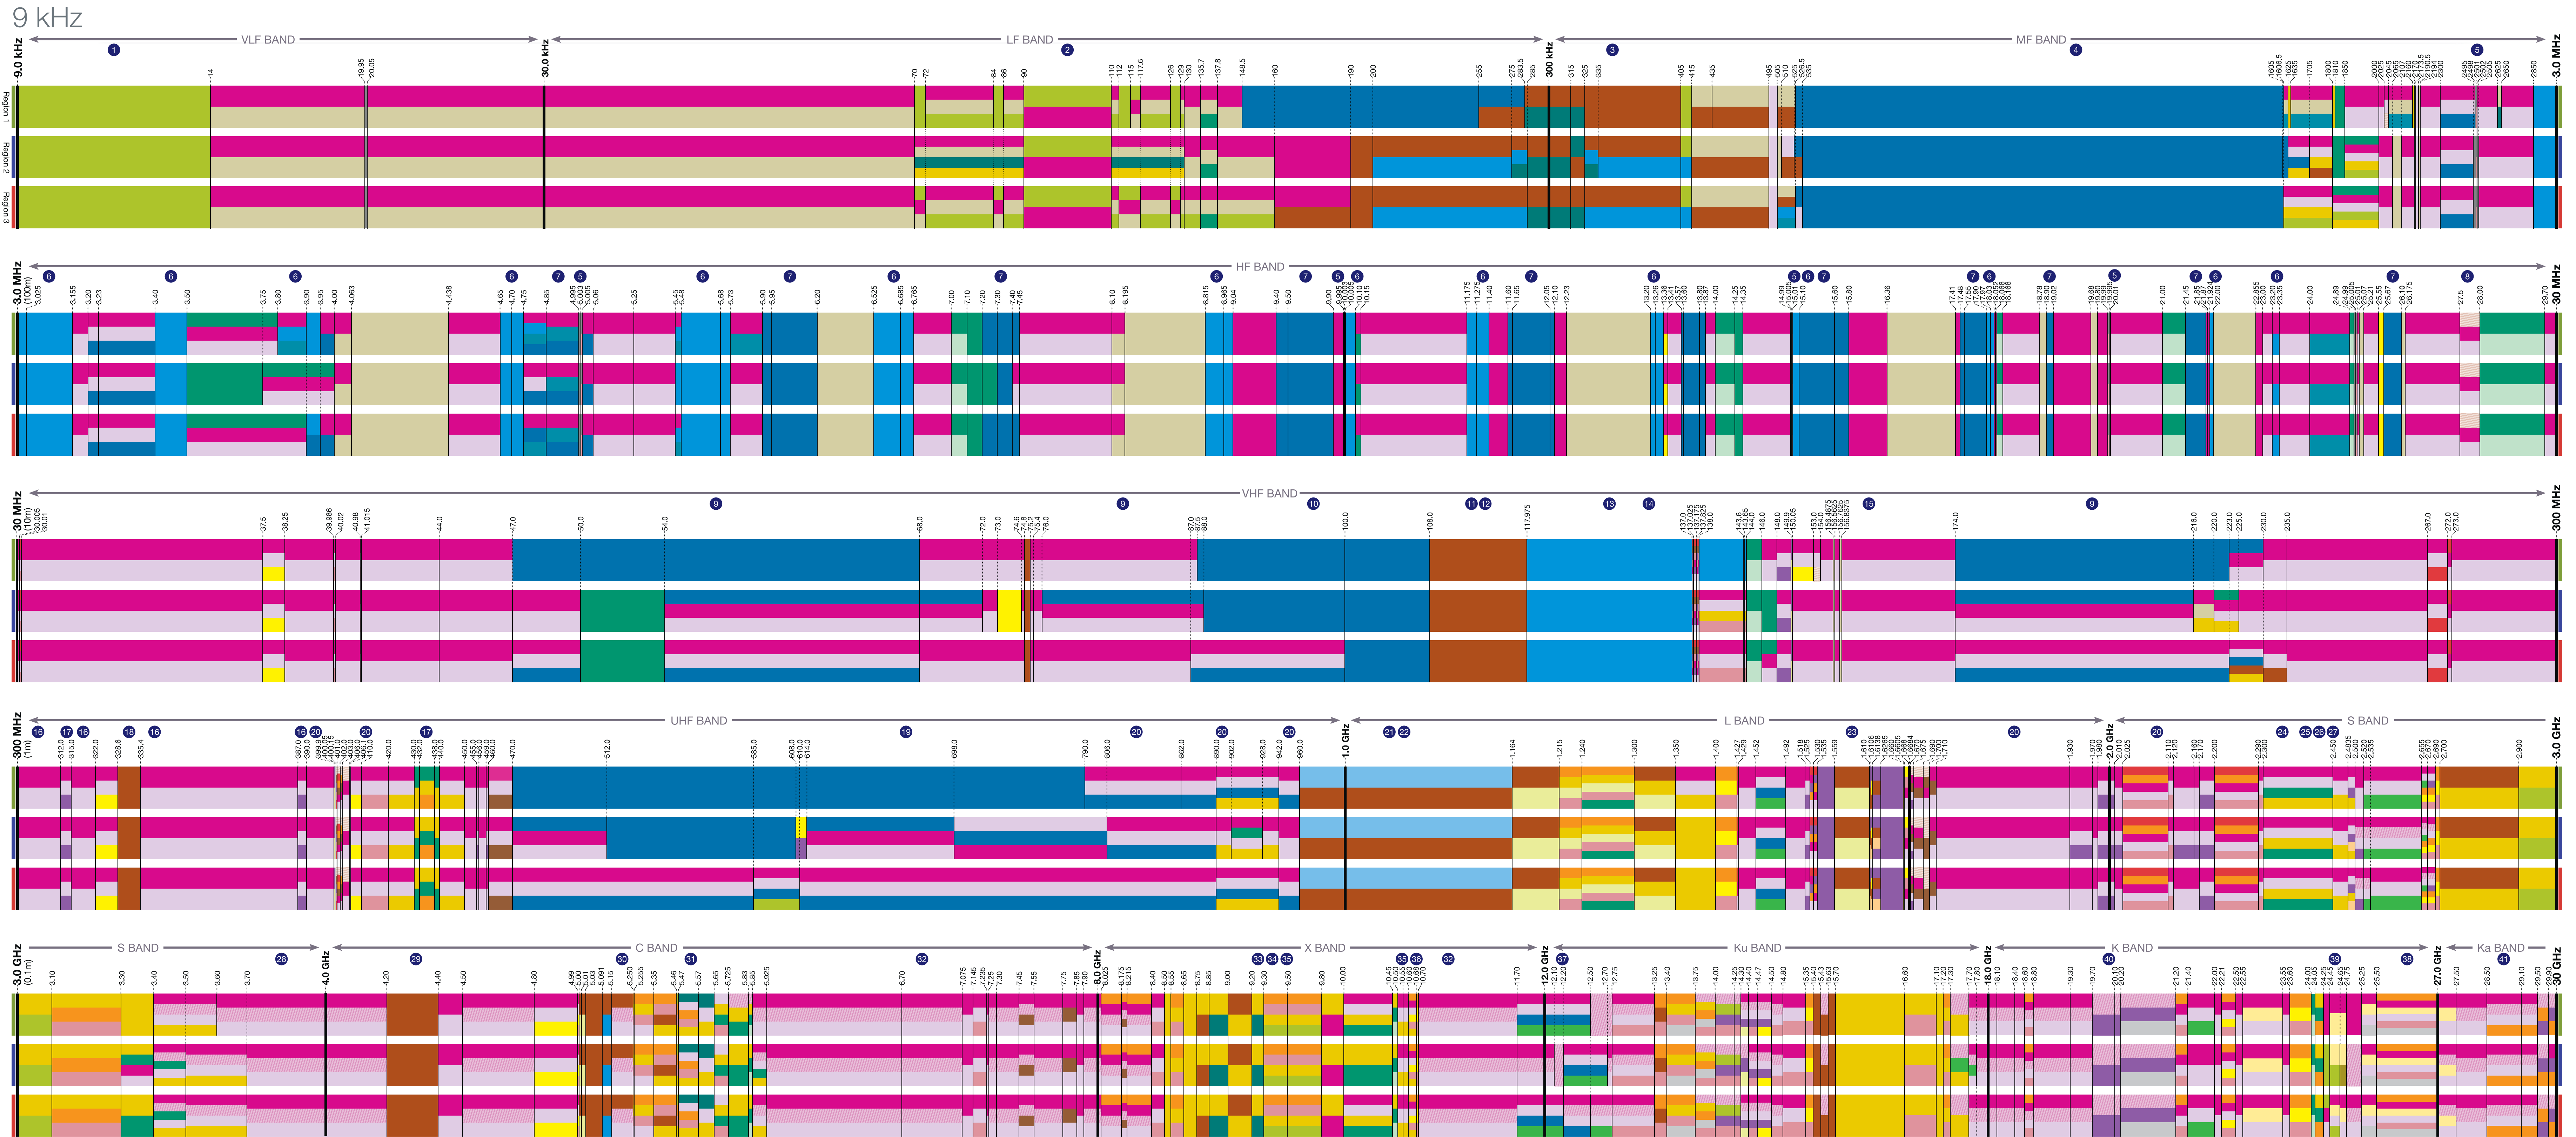

Worldwide Spectrum Allocations Courtesy of Tektronix

- Aeronautical Mobile
- Aeronautical Mobile Satellite
- Aeronautical Radionavigation
- Amateur
- Amateur Satellite
- Broadcasting
- Broadcasting Satellite
- Earth Exploration Satellite
- Fixed
- Fixed Satellite
- Inter-Satellite
- Land Mobile
- Land Mobile Satellite
- Maritime Mobile Satellite
- Maritime Radionavigation
- Meteorological Aids
- Mobile
- Mobile Satellite
- Mobile Satellite
- Maritime Mobile
- Maritime Radionavigation
- Radionavigation
- Radionavigation Satellite
- Space Operation
- Space Research
- Standard Frequency & Time Signal
- Standard Frequency & Time Signal Satellite
- Radiodetermination Satellite
- Radiolocation
- Radiolocation Satellite

Tektronix Real-Time Spectrum Analyzers

Discover much more   Trigger on frequency changes   Capture seamlessly into memory   Analyze multiple domains

Common Worldwide Wireless Technologies

TECHNOLOGY	CHANNEL SPACING	COMMON FREQUENCIES	REGIONS
Local Area Networks (LAN)	20 MHz	2.4 GHz ISM band	Worldwide
Local Area Networks (LAN)	16 MHz	5.8 GHz ISM band	Worldwide
Local Area Networks (LAN)	16 MHz	5.2 GHz ISM band	Worldwide
Local Area Networks (LAN)	20 MHz	2.4 GHz ISM band	Worldwide
Local Area Networks (LAN)	20 MHz	2.4 GHz ISM band	Worldwide

Tektronix Real-Time Spectrum Analyzers:
Solving your RF challenges from the bench
to the field

www.tektronix.com/rtsa   **Tektronix**