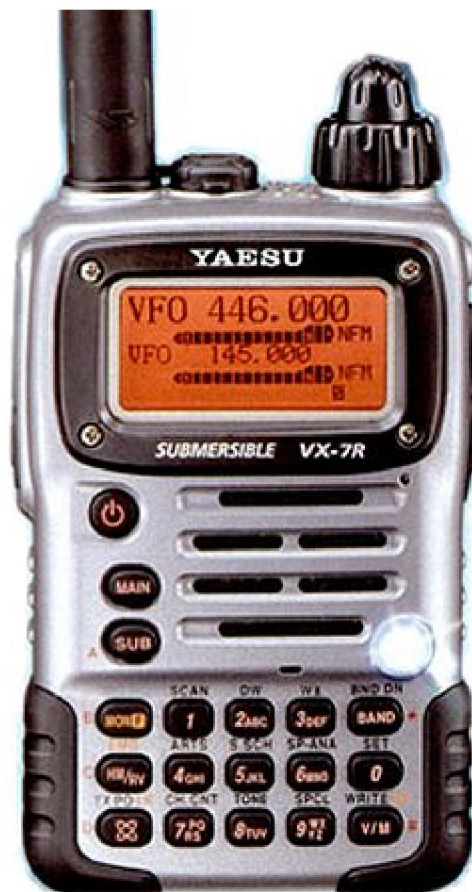

The
RigPix
database

YAESU
Class of the World by IY-OP

SPECIFICATIONS

Type:	Amateur VHF/UHF transceiver
Frequency range:	TX: 50-54 / 144-146 / 430-440 MHz (Europe) TX: 50-54 / 144-148 / 222-225 / 440-450 MHz (USA) RX: 0.5-999 MHz (Cellular blocked in the US)
Mode:	TX: AM/FM RX: AM/FM/WFM Hi: 5/5/5 W Low3: 2.5/2.5/2.5 W Low2: 1/1/1 W Low1: 0.5/0.5/0.5 W (220 MHz, FM), 1 W (50 MHz, AM)
RF Power output:	
Receiver system:	N/A
Sensitivity:	N/A
Selectivity:	N/A
Image rejection:	N/A
Voltage:	7.2 VDC (internal), 10-16 VDC (external)
Current drain:	RX: 25-200 mA TX: 0.6-1.8 A
Impedance:	50 ohms, SMA
Dimensions (W*H*D):	60*90*28 mm
Weight:	250 gr
Manufactured:	2002-200x
Other:	500 memories. Waterproof/submersible. Twin RX
Related documents:	User manual (2.5 MB)
Modifications:	