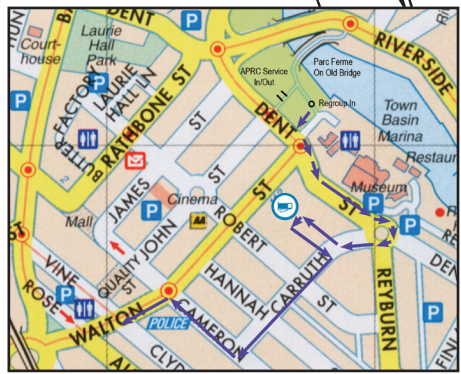

TOWN BASIN SERVICE AREA

REFUEL ZONE