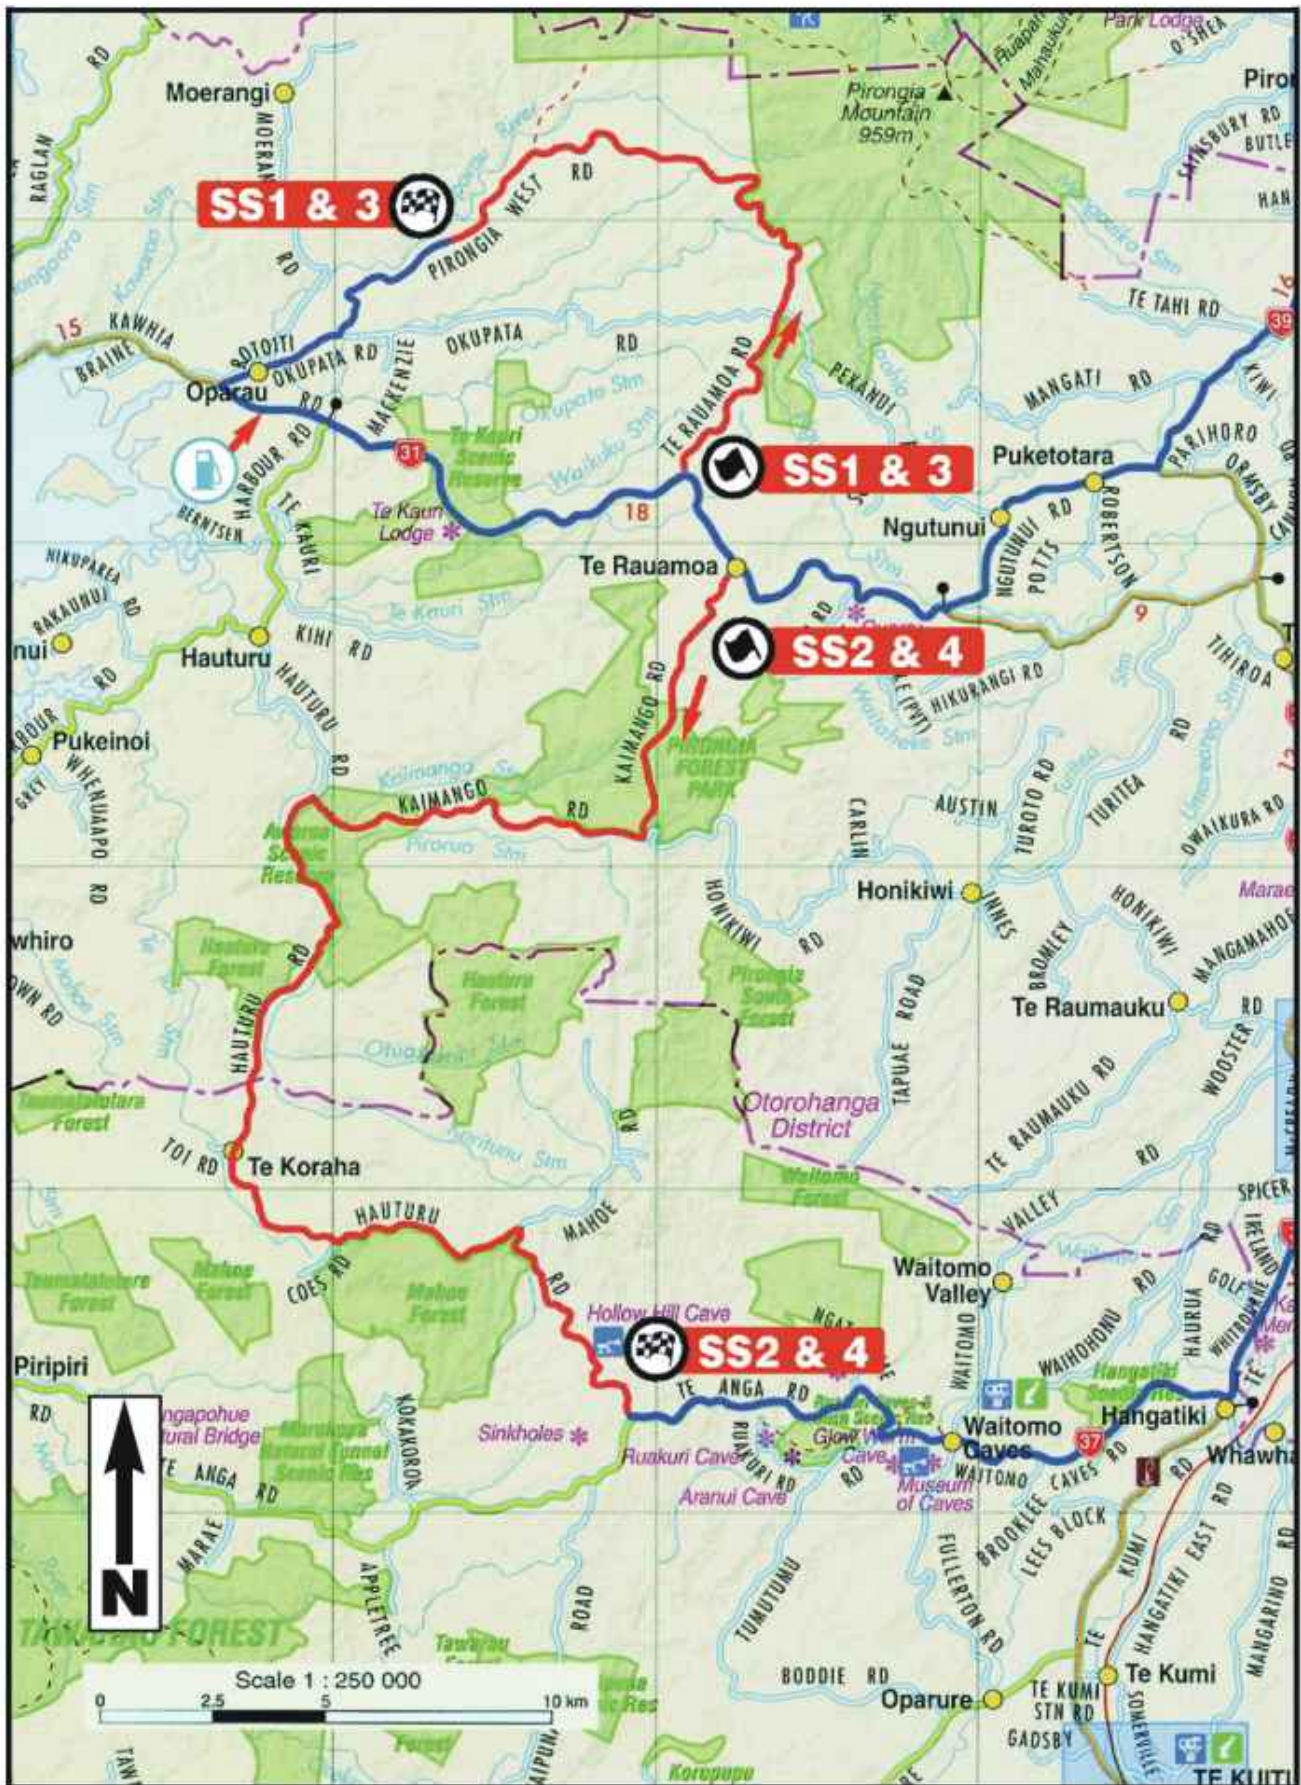

LEG 1 FRIDAY 17 NOVEMBER 2006

LEG 3 SUNDAY 19 NOVEMBER 2006