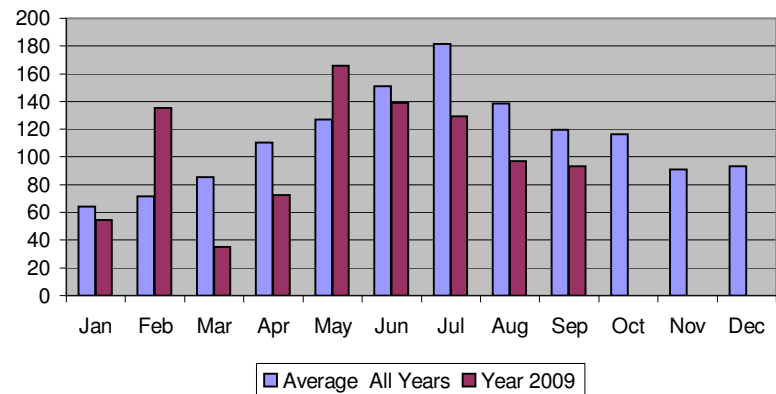

### Cumulative Monthly Rainfall

### Monthly Rainfall (mm)