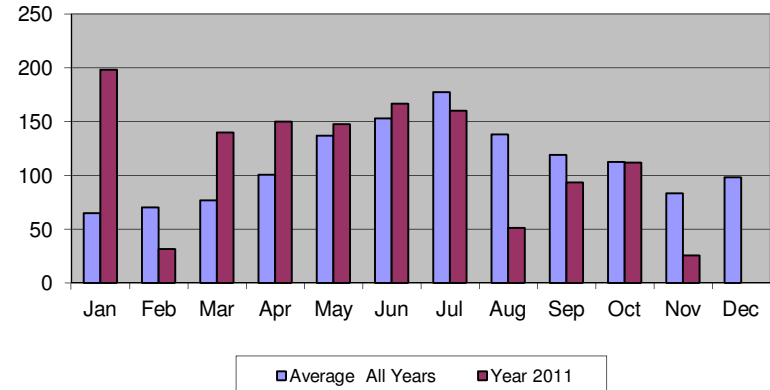

Cumulative Monthly Rainfall

Monthly Rainfall (mm)

Yearly Rainfall (mm)