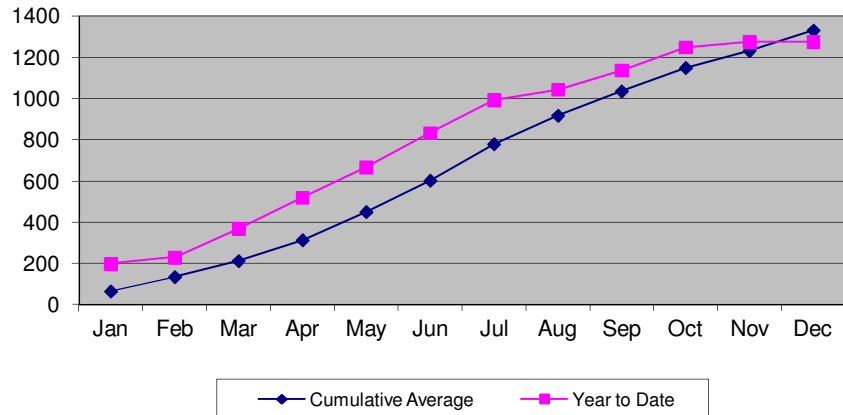

Cumulative Monthly Rainfall

Monthly Rainfall (mm)

Yearly Rainfall (mm)