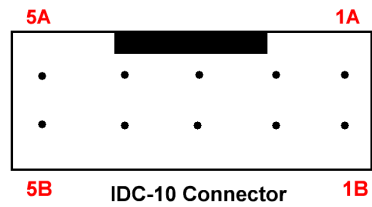

TOP VIEW of the programming "receptical" on the TOP of the RADIO.

MIDLAND PROGRAMMING INTERFACE

YO4HFU revision 2.0 / april 2019