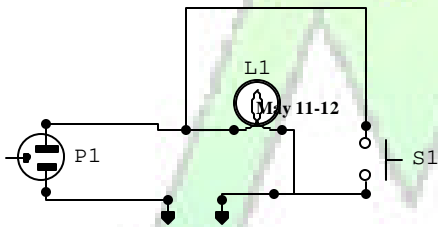

Make 3 turns around your left thumb. Move the center loop to the right over the right loop. There is now a new center loop. Move the center loop to the left over the left loop. There is now a new center loop. Move the center loop to the right over the right loop. There is now a new center loop. Pull the center loop out and fasten to the antenna.

Clegg FM-27B SAVE $50

Purchase a Clegg FM-27B for the Regular price of $479.00 with No Trade and you may take a $50 credit towards the purchase of any other new merchandise of your choice. Following are some possible suggestions of other merchandise you might take:

* Dycorn 35-0 Amp. 12v	$175.00
* Larsen NLA-150-1K Ant.	$ 29.00
* AC Supply for FM-27B	$ 79.00
* Hy-Gain or Cushcraft VHF Antennas	
* Or any other merchandise of your choice —write for our "Condensed listing of Amateur Radio Equipment".	

Terms on this FM-27B offer are:

- Master Charge
- BankAmericard
- GECC Revolving Charge Plan
- COD (20% deposit)
- Payment in Full with Order

This is an advertisement for AES from QST August 1973. $479.00 for a 12 channel crystal controlled 10 watt transmitter. We have come a long way.

Thanks Bill WA8YC

Fuse Tester

Connect the fuse to be tested between the two test points PA and PB. If the light lights, the fuse is good.

Thanks Bill WA8YC

OPERATING EVENTS ON THE AIR

Danish SSTV Contest, sponsored by the Danish SSTV Group, from 0000Z May 5 to 2400Z May 11 (note one week duration). Frequencies: 80-10, 6, 2 meters. Categories: SO and SWL. Exchange an image to complete a QSO. QSO points: 2 points for first QSO with a country, 1 point thereafter, 1 point bonus for Danish stations, contact stations once per band. For more information--<http://www.home5.inet.tele.dk/carle>. Logs must be postmarked by June 6 to Carl Emkjer, Soborghus Park 8, DK 2860, Soborg, Denmark.

Nevada QSO Party--CW/SSB/RTTY, sponsored by the Frontier Amateur Radio Society from 0000Z May 11 to 0600Z May 12. Frequencies: 160-6 meters, CW 15 kHz and SSB 25 kHz above General class band edge. Exchange: RST and S/P/C or Nevada county. QSO points: SSB--1 pt, CW/RTTY--2 pts. Score is QSO points x Nevada counties or S/P/C counted only once. Logs must be e-mailed or postmarked by June 15 to nw7o@arrl.net or to NW7O, Jim Frye, 4120 Oakhill Ave, Las Vegas, NV 89121-6319. Oregon QSO Party--CW/SSB, sponsored by the Central Oregon DX Club, 1400Z 11 May-0200Z 12 May. Frequencies: CW 1815 kHz and 40 kHz above band edge, SSB 1855, 3900, 7240, 14280, 21390, 28390 kHz; no repeater QSOs. Exchange: RS(T) and OR county or S/P/C. QSO points: SSB--1 pt, CW --2 pts. Stations may be worked once per band/mode and in each county. Score is QSO points x OR counties or S/P/C + OR counties counted only once. 50 bonus points for working K7O. 100 bonus points for working K7ZZZ. Logs must be e-mailed or postmarked by June 10 to k4xu@arrl.net or to Oregon QSO Party, c/o K9QAM, 23083 Maverick Ln, Bend, OR 97701.

FISTS Spring Sprint--CW, sponsored by the FISTS International CW Club from 1700Z-2100Z May 11 (see February QST, p 109). CQ-M International DX Contest--CW/SSB/SSTV, sponsored by the Krenkel Central Radio Club from 2100Z May 11-2100Z May 12. Frequencies: 160-10 meters including satellites, which count as a separate band; remain on a band for at least 10 min. Categories: SOSB (CW, SSB, Mixed, Satellites), SOAB (CW, SSB, Mixed, QRP--must sign "/QRP"),

MS-Mixed, SWL-Mixed, WWII Veteran, SSTV, Victory. Exchange: RS(T) and serial number. QSO points: Using P-150-C award countries, own country--1 pt, same cont--2 pts, different cont--3 pts. Score is QSO points x countries counted once per band. For more information--<http://www.mai.ru/~crc/cq-m/cqmain_e.htm>. Logs must be e-mailed or postmarked by July 1 to cqm@mail.ru or to CQ-M Contest

THIS SPACE RESERVED FOR YOUR ARTICLE.