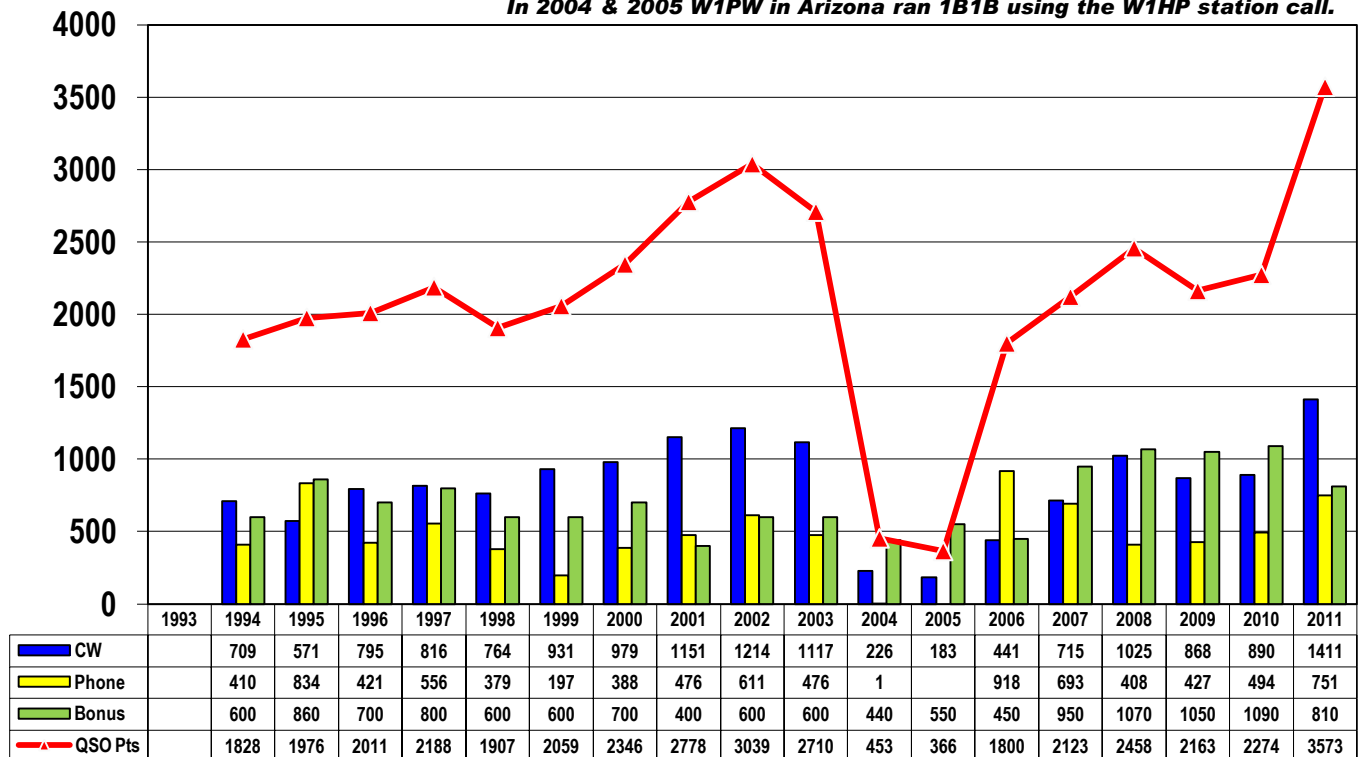

## W1HP QSOs by type and Total QSO Points

*In 2004 & 2005 W1PW in Arizona ran 1B1B using the W1HP station call.*