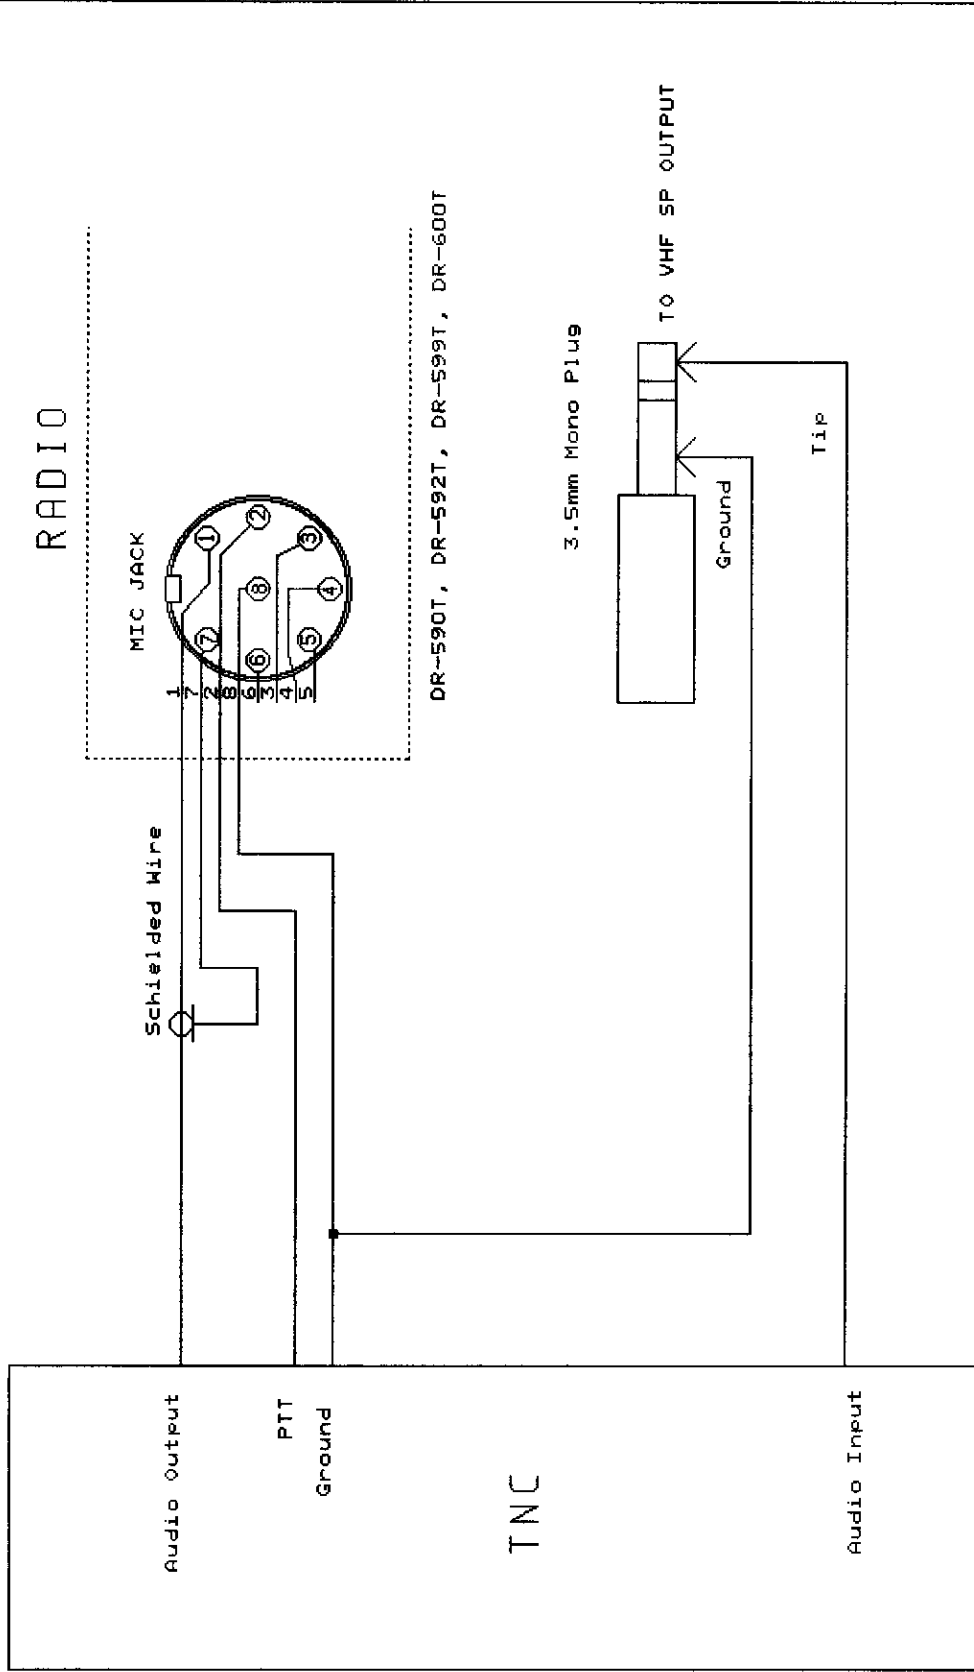

RADIO

DR-590T, DR-592T, DR-599T, DR-600T

1200, 2400 BPS ONLY

ALINCO ELECTRONICS, INC.

MOBILE RADIO PACKET INTERFACING (#3)

Size	Document Number	REV
A	MR3PKT.SCM	A

Date: June 23, 1994 Sheet 1 of 1