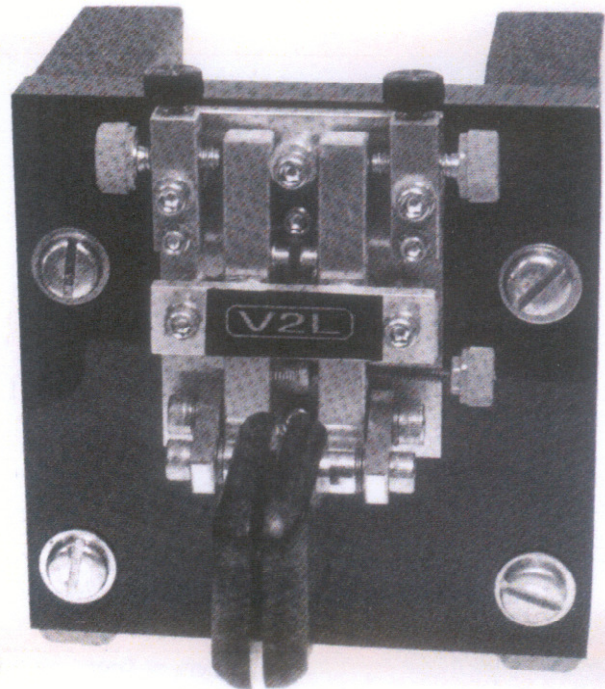

MODEL V2L FEATURES:

- SOLID GOLD CONTACTS fabricated from W.E. Alloy #1, 69% gold, 25% silver, 6% platinum
- SATIN FINISH SOLID BRASS KEY ASSEMBLY
- ALL STAINLESS STEEL SCREWS
- 2.2 POUNDS OF STEEL WEIGHTS directly over key feet for maximum 'walk' resistance

- CAPABLE OF SPEEDS over 50 w.p.m. in experienced hands
- EASILY ADJUSTABLE CONTACT SPACING AND SPRING FORCES can be "tweaked" while sending
- SMALL 'FOOT PRINT', only 2-1/2 x 3 inches
- EXTRA REMOVABLE FEET INCLUDED

- GOLD PLATED RCA JACK OUTPUTS for easy keying polarity change
- HARDWOOD FINGER PIECES of polished Cocobolo
- ADJUSTABLE FINGER HEIGHT
- ADJUSTABLE FINGER SPACING easily changed from 1/2" to 7/8" by .016 increments

Rear View of V2L showing phono plug outputs

WBL DESIGN

FINGER SPACING ADJUSTMENT:

ASSEMBLE WOOD FINGER
PIECES WIDE PART
DOWN

USING THE SCREWS AND SPACERS PROVIDED. THE EXTRA TWO SETS OF SCREWS/SPACERS ARE SCREWED INTO THE PLASTIC BEHIND THE KEY FOR STORAGE.