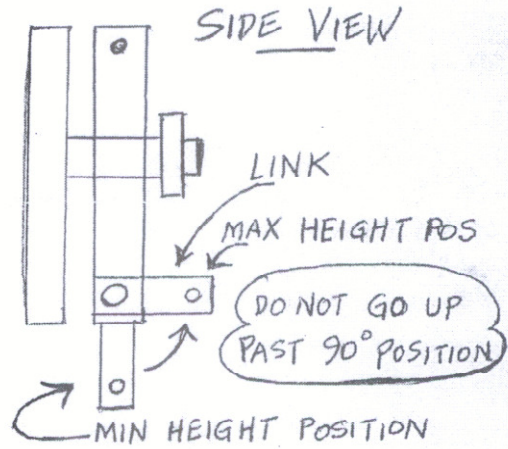

- CAPABLE OF SPEEDS over 50 w.p.m. in experienced hands
- EASILY ADJUSTABLE CONTACT SPACING AND SPRING FORCES can be "tweaked" while sending
- SMALL 'FOOT PRINT', only 2-1/2 x 3 inches
- EXTRA REMOVABLE FEET INCLUDED

Rear View of V2L showing phono plug outputs

WBL DESIGN

FINGER SPACING ADJUSTMENT:

ASSEMBLE WOOD FINGER
PIECES WIDE PART
DOWN

USING THE SCREWS AND SPACERS PROVIDED. THE EXTRA TWO SETS OF SCREWS/SPACERS ARE SCREWED INTO THE PLASTIC BEHIND THE KEY FOR STORAGE.

HEIGHT ADJUSTMENT:

NOTE: THERE IS A SERRATED BELLVILLE WASHER BETWEEN THE LINK AND THE CONTACT BAR TO LOCK THE LINK AT THE ANGLE YOU WANT.

I PRESET THE LINKS AT ABOUT 45° ANGLE SO THE FINGER PIECES WILL BE ABOUT MID-RANGE OF THE 3/8" ADJUSTMENT RANGE.