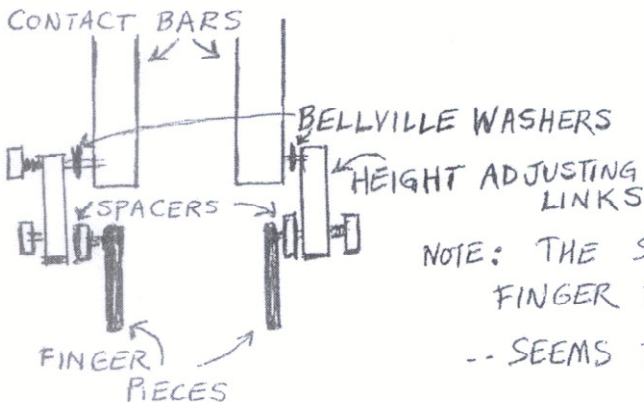

- GOLD PLATED RCA JACK OUTPUTS for easy keying polarity change
- HARDWOOD FINGER PIECES of polished Cocobolo
- ADJUSTABLE FINGER HEIGHT
- ADJUSTABLE FINGER SPACING easily changed from 1/2" to 7/8" by .016 increments

Rear View of V2L showing phono plug outputs

WBL DESIGN

FINGER SPACING ADJUSTMENT:

ASSEMBLE WOOD FINGER
PIECES WIDE PART
DOWN

USING THE SCREWS AND SPACERS PROVIDED. THE EXTRA TWO SETS OF SCREWS/SPACERS ARE SCREWED INTO THE PLASTIC BEHIND THE KEY FOR STORAGE.

	PADDLE SPACING
2 EA 1/4" SCREWS	7/8"
2 EA 3/8" SCREWS 1/8" SPACERS	5/8"
2 EA 1/2" SCREWS 3/16" SPACERS	1/2" OR LESS
3 EA .016 WASHERS	

NOTE: THE SPACER/SCREWS ON THE FINGER PIECES WILL SPACE THEM 5/8" -- SEEMS TO BE A NICE PLACE TO START.

HEIGHT ADJUSTMENT:

NOTE: THERE IS A SERRATED BELLVILLE WASHER BETWEEN THE LINK AND THE CONTACT BAR TO LOCK THE LINK AT THE ANGLE YOU WANT.

I PRESET THE LINKS AT ABOUT 45° ANGLE SO THE FINGER PIECES WILL BE ABOUT MID-RANGE OF THE 3/8" ADJUSTMENT RANGE.