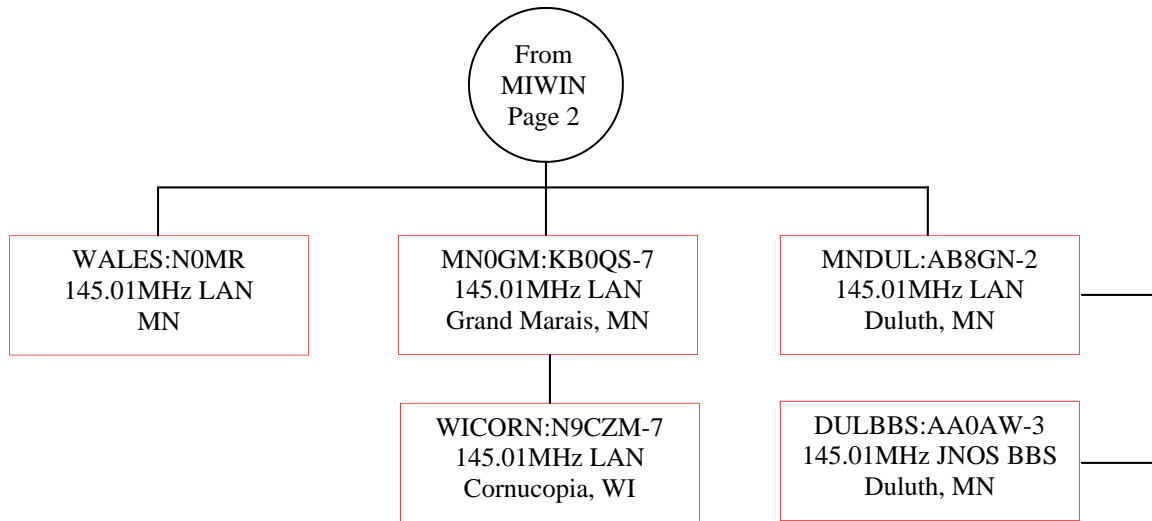

Packet Radio

in the
Central U.P. and Surrounding Area

Mike Bray, K8DDB
April 24, 2007

Upper Peninsula & Northern Wisconsin Packet System

From
N8MLI-7
W8ZUL-7
Page 2

From
#446GB
Page 2

Example path from MIIMT in Iron Mountain to N0MR-1 in Minnesota using dual port TNC:

C MIIMT

C W8ZUL-7
X KWNW (Dual port TNC)

C CMXLAN

C MICMX

C MIWIN

C MN0GM

C WICORN

C N0MR-1