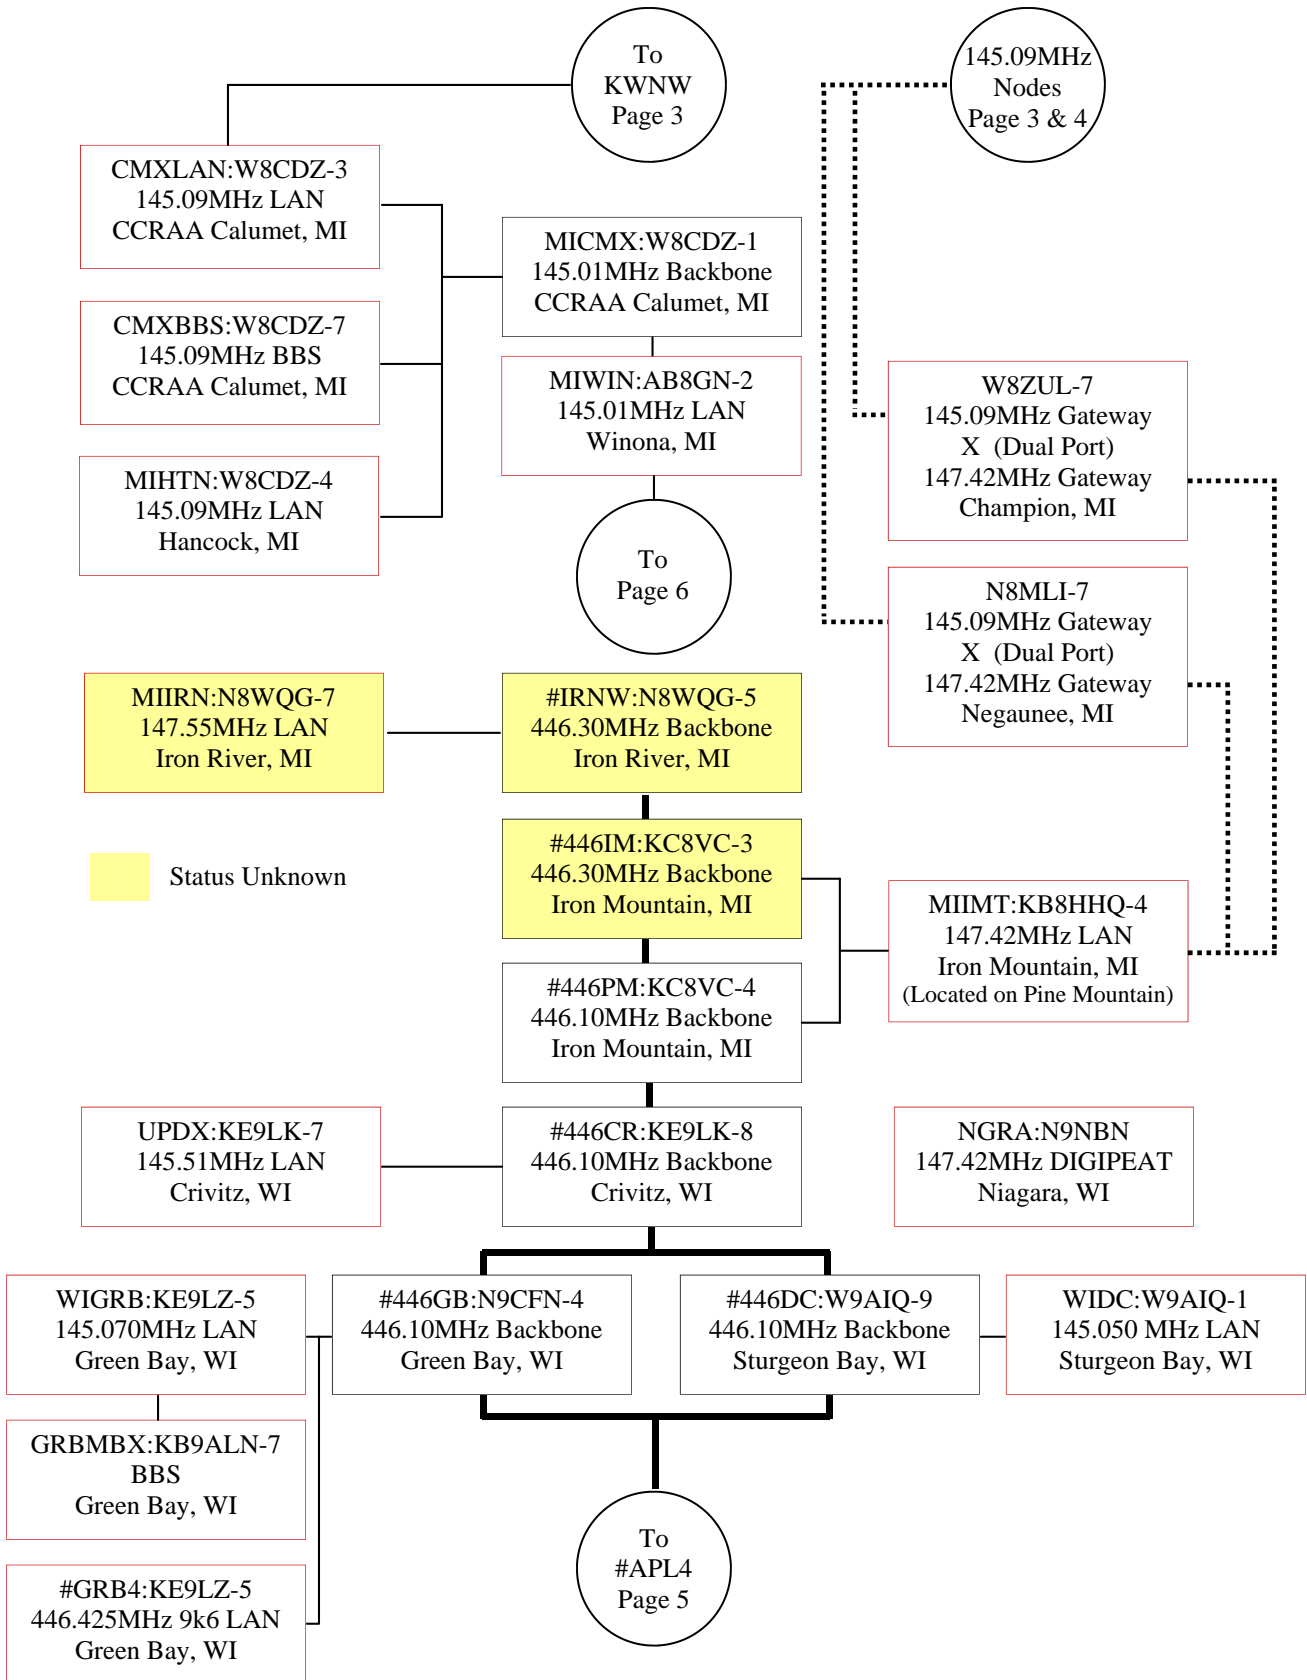

Packet Radio

in the
Central U.P. and Surrounding Area

Mike Bray, K8DDB
April 24, 2007

Upper Peninsula & Northern Wisconsin Packet System

From
N8MLI-7
W8ZUL-7
Page 2

From
#446GB
Page 2

Example path from MIIMT in Iron Mountain to N0MR-1 in Minnesota using dual port TNC:

C MIIMT

C W8ZUL-7
X KWNW (Dual port TNC)

C CMXLAN

C MICMX

C MIWIN

C MN0GM

C WICORN

C N0MR-1