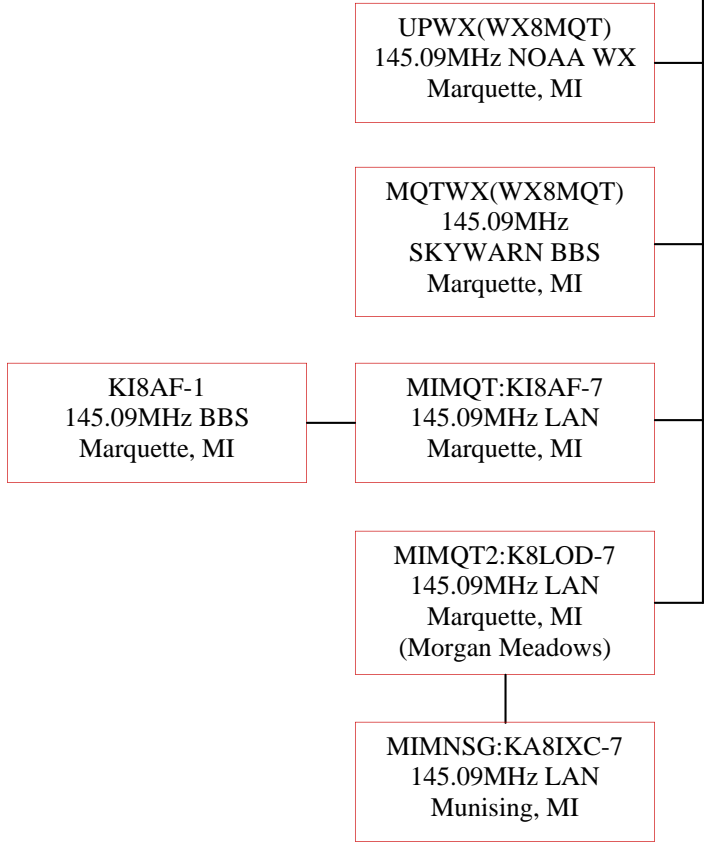

Packet Radio

in the
Central U.P. and Surrounding Area

Mike Bray, K8DDB
April 24, 2007

Upper Peninsula & Northern Wisconsin Packet System

From
N8MLI-7
W8ZUL-7
Page 2

From
#446GB
Page 2

Example path from MIIMT in Iron Mountain to N0MR-1 in Minnesota using dual port TNC:

C MIIMT

C W8ZUL-7
X KWNW (Dual port TNC)

C CMXLAN

C MICMX

C MIWIN

C MN0GM

C WICORN

C N0MR-1