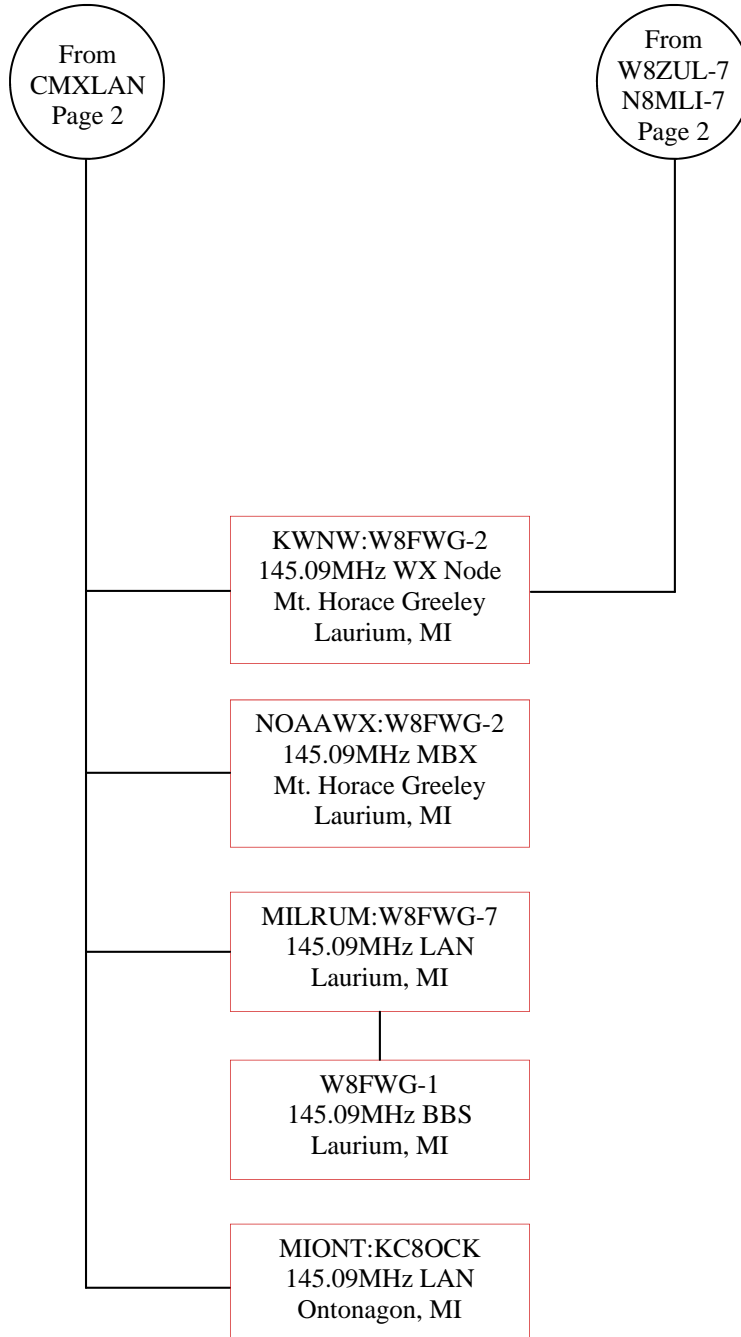

Packet Radio

in the
Central U.P. and Surrounding Area

Mike Bray, K8DDB
April 24, 2007

Upper Peninsula & Northern Wisconsin Packet System

From
N8MLI-7
W8ZUL-7
Page 2

From
#446GB
Page 2

Example path from MIIMT in Iron Mountain to N0MR-1 in Minnesota using dual port TNC:

C MIIMT

C W8ZUL-7
X KWNW (Dual port TNC)

C CMXLAN

C MICMX

C MIWIN

C MN0GM

C WICORN

C N0MR-1