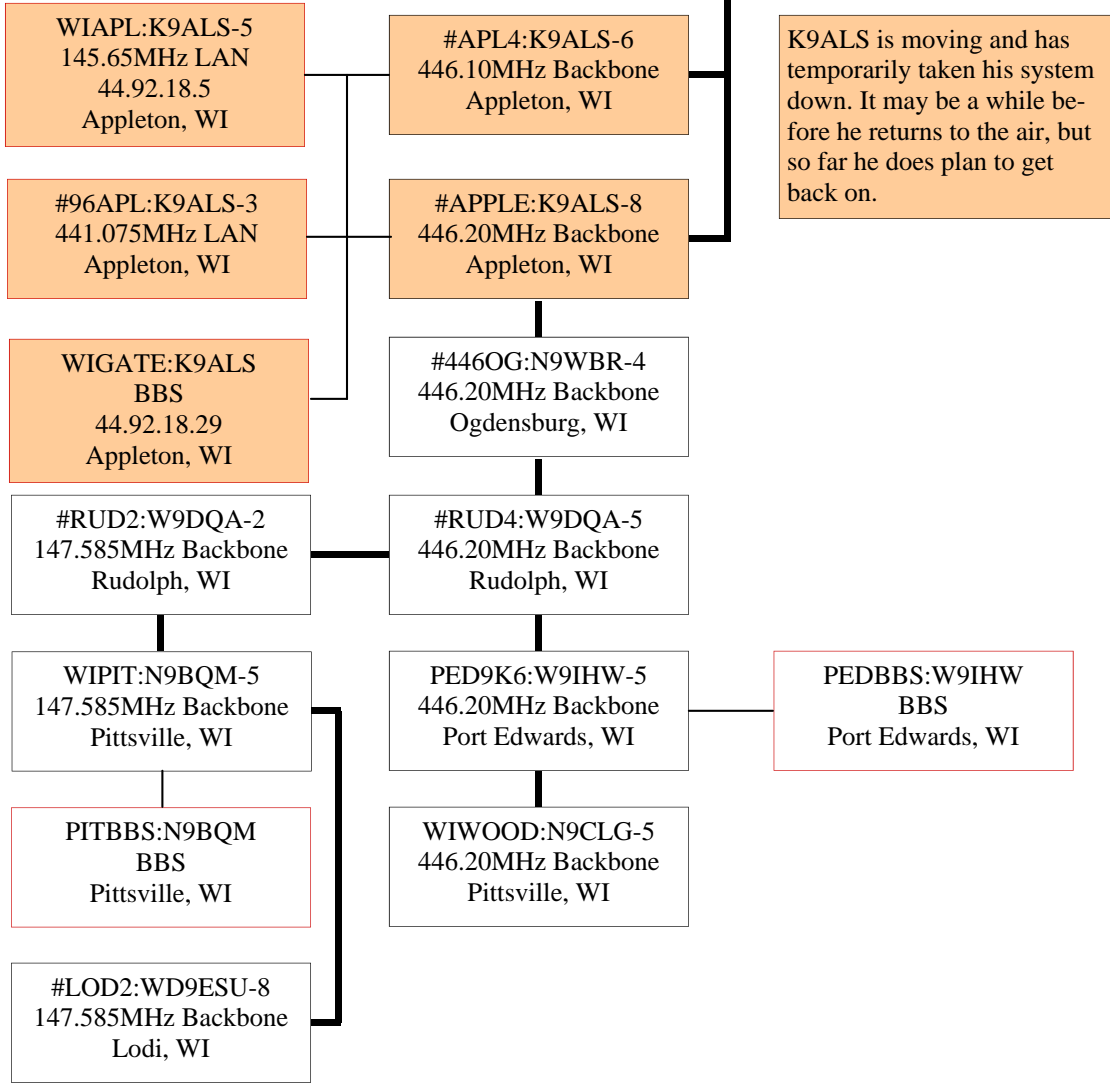

Packet Radio

in the
Central U.P. and Surrounding Area

Mike Bray, K8DDB
April 24, 2007

Upper Peninsula & Northern Wisconsin Packet System

From
N8MLI-7
W8ZUL-7
Page 2

From
#446GB
Page 2

Example path from MIIMT in Iron Mountain to N0MR-1 in Minnesota using dual port TNC:

C MIIMT

C W8ZUL-7
X KWNW (Dual port TNC)

C CMXLAN

C MICMX

C MIWIN

C MN0GM

C WICORN

C N0MR-1