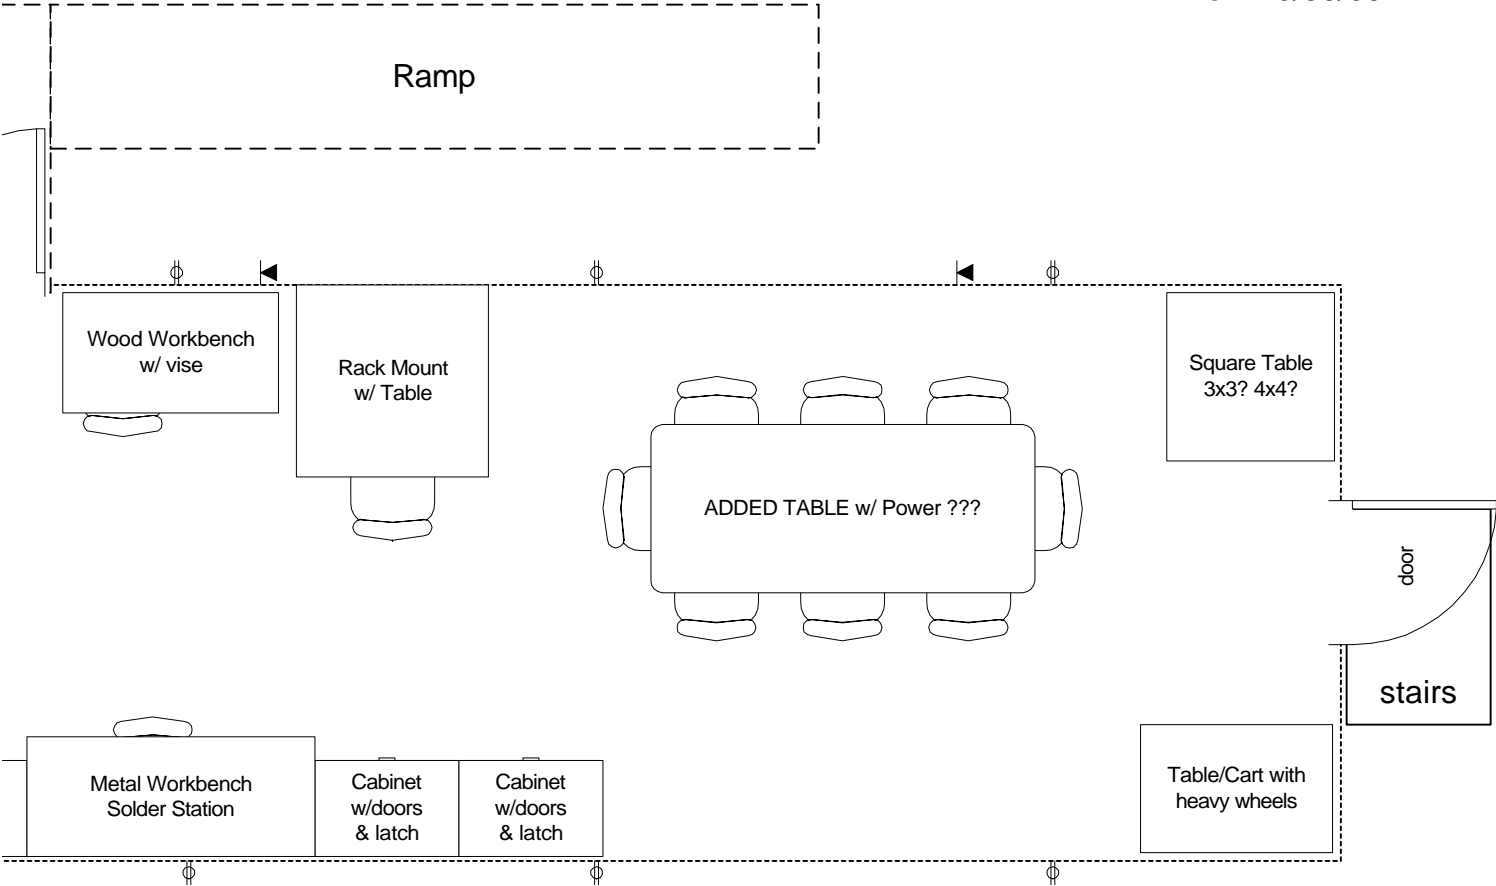

RADIO CLUB/EOC TRAILER

1/4" = 1 foot

Legend:

- ⊕ - 110V (2 x 20A circuits spread around)
- ⊕ - 220v (at least 2 x 20A each)
- ◀ - telephone/network drop (multiple phone lines)

Trailer = 60 ft. x 12 ft.

drv

RADIO CLUB/EOC TRAILER

1/4" = 1 foot

rev. 10/30/00

Trailer = 60 ft. x 12 ft.

drv