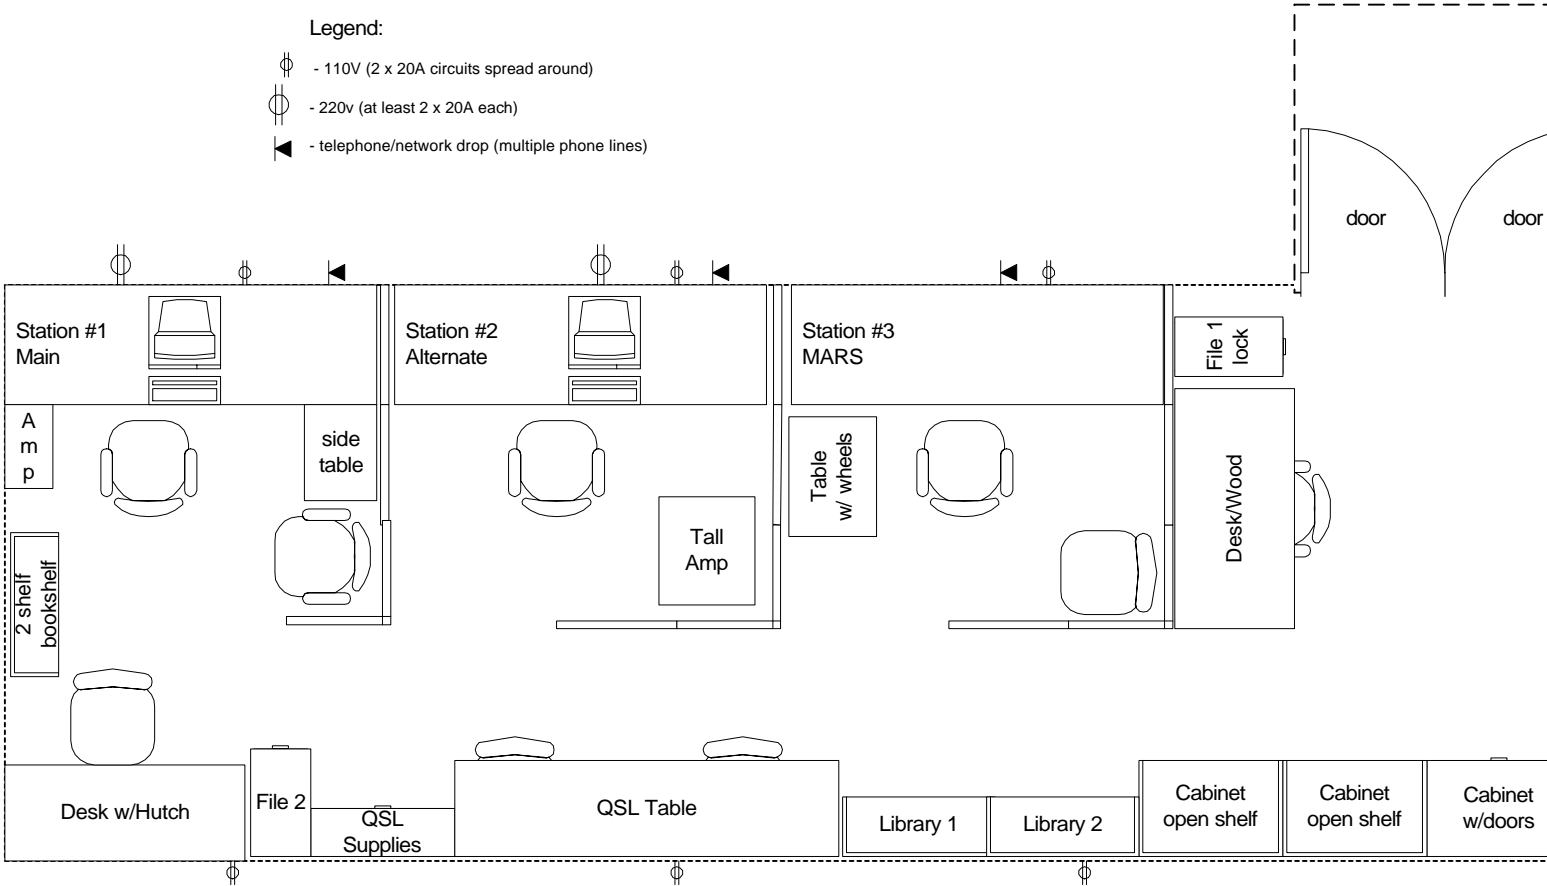

RADIO CLUB/EOC TRAILER

1/4" = 1 foot

Legend:

- ⊕ - 110V (2 x 20A circuits spread around)
- ⊕ - 220v (at least 2 x 20A each)
- ◀ - telephone/network drop (multiple phone lines)

Trailer = 60 ft. x 12 ft.

drv

RADIO CLUB/EOC TRAILER

1/4" = 1 foot

rev. 10/30/00

Trailer = 60 ft. x 12 ft.

drv