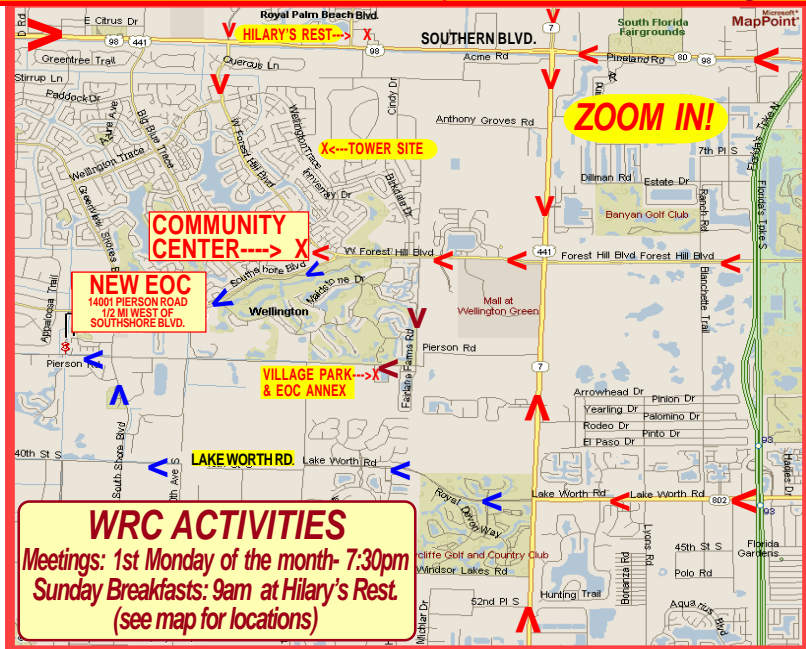

WRC MEETING SCHEDULE & ACTIVITIES MAP

MONDAY MEETINGS 2006: 4/3 5/1 6/5 7/10 8/7 9/11 10/2 11/6 12/4
Most Meetings at the Wellington Community Center, 12165 Forest Hill Blvd.
1/4 MILE WEST OF SOUTHSORE BLVD. ON THE SOUTHSIDE OF FOREST HILL.
CHECK 147.285 (+600KHz) & 442.050 (pl 103.5/+5MHz) FOR TALK-IN ACTIVITY.

BEST ROUTE COLOR CODES: >>>=Community Center >>>=EOC >>>=Village Park

WRC ACTIVITIES

Meetings: 1st Monday of the month- 7:30pm
Sunday Breakfasts: 9am at Hilary's Rest.
(see map for locations)