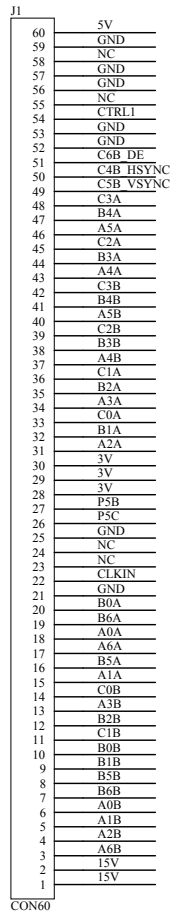

TO LVDS BOARD

FROM AD BOARD