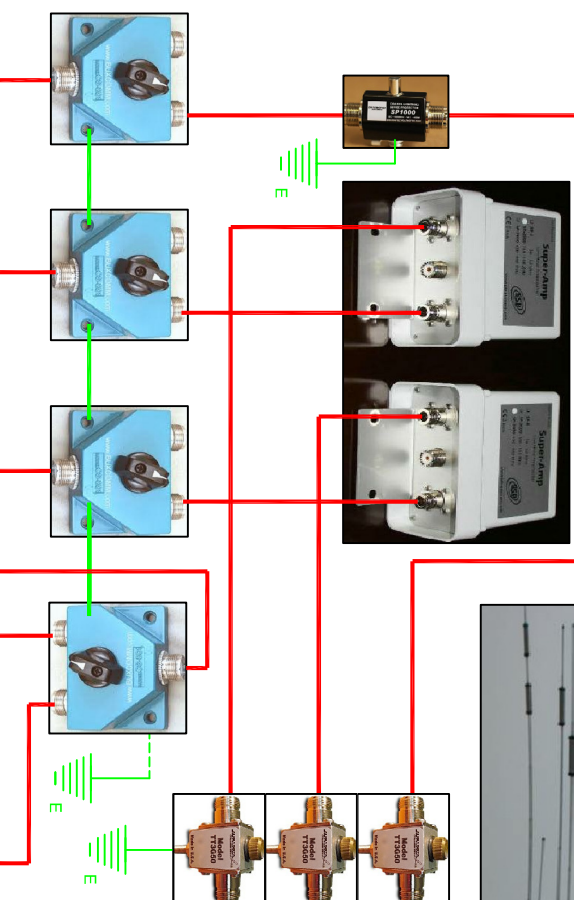

VL-1000

IC-7800

TS-2000

9V1SV

HAM RADIO STATION SETUP

DRAWING NO.

9V1SV-ENG-2015-1

DATE: 15 JUNE 2015

SCALE: NONE

DRAWN BY: SIVA-9V1SV

A3

297x419

REV. 2

1 2 3 4 5