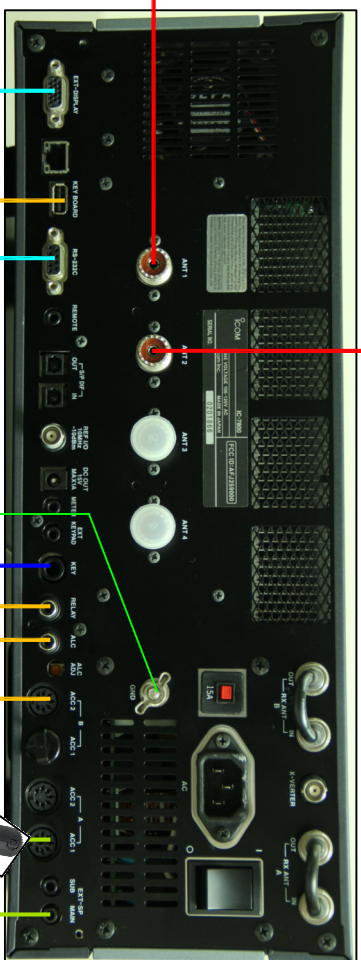

VL-1000

IC-7800

TS-2000

9V1SV

HAM RADIO STATION SETUP

DRAWING NO.

9V1SV-ENG-2015-1

DATE: 15 JUNE 2015

SCALE: NONE

DRAWN BY: SIVA-9V1SV

A3

297x419

REV. 2

1 2 3 4 5