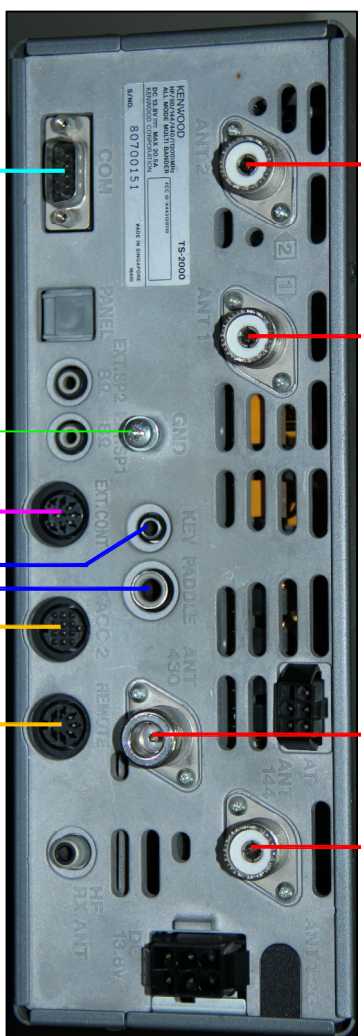

VL-1000

IC-7800

TS-2000

9V1SV

HAM RADIO STATION SETUP

DRAWING NO.

9V1SV-ENG-2015-1

DATE: 15 JUNE 2015

SCALE: NONE

DRAWN BY: SIVA-9V1SV

A3

297x419

REV. 2

1 2 3 4 5